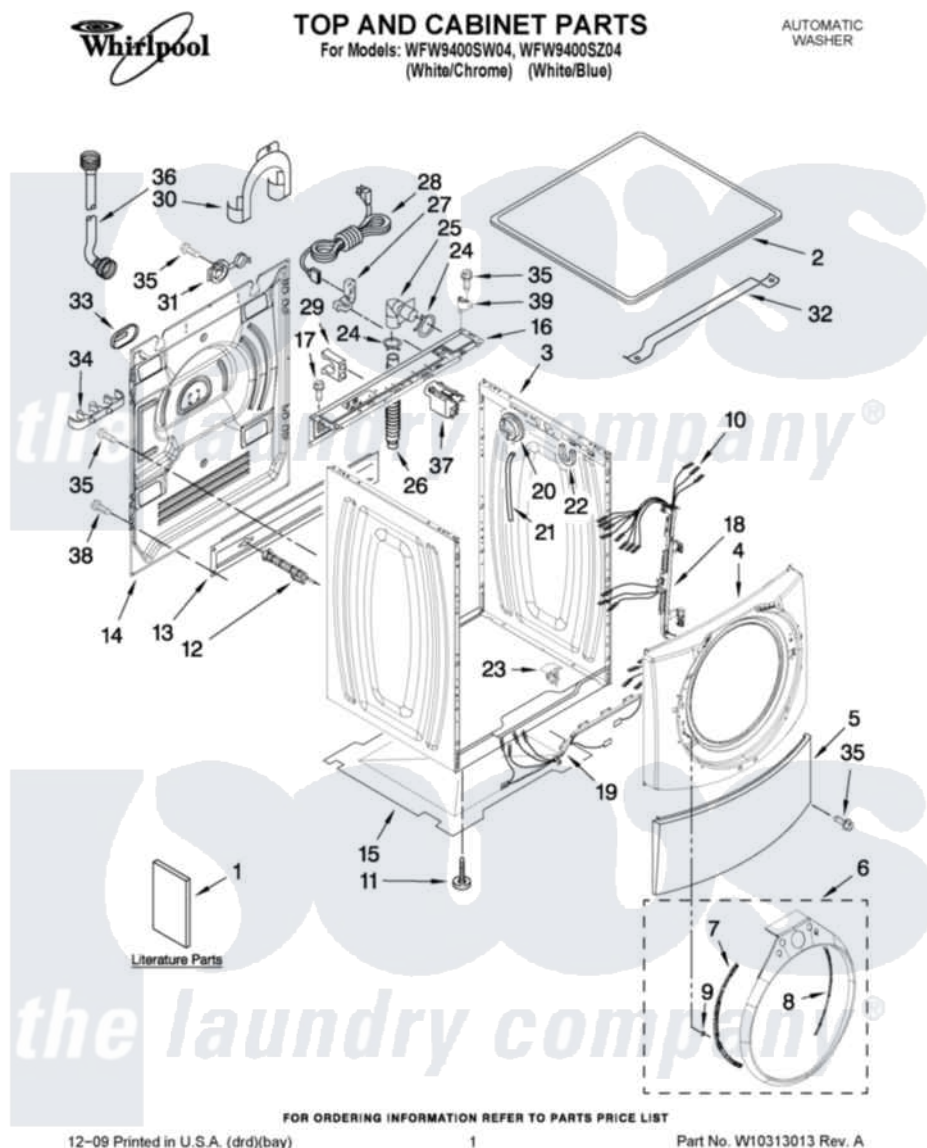

# Whirlpool WFW9400SW04 01 - TOP AND CABINET PARTS

Whirlpool [Residential Whirlpool WFW9400SW04 Washer Parts](#) Parts Diagram 01 - TOP AND CABINET PARTS  
Click on the part number to view part

Item	Original Part Number	Replaced By	Status	Part Description
1	W10158202		Not Available	Use & Care Guide
"	W10250503		Not Available	Tech Sheet
"	8183017		Not Available	Quick Start Guide
"	W10223674		Not Available	Energy Guide
2	8181799	<a href="#">8181641</a>		Top
3	<a href="#">W10250656</a>			Cabinet
4	8183151	<a href="#">W10015590</a>		Panel
5	<a href="#">8181643</a>			Toe Panel
6	<a href="#">8183223</a>			Trim Ring, Teardrop Assembly
"	<a href="#">8183226</a>			Trim Ring, Teardrop Assembly
7	<a href="#">8183208</a>			Bracket, Trim Fixation
8	<a href="#">8183209</a>			Bracket, Trim Fixation
9	<a href="#">8183210</a>			Clip, Trim
10	<a href="#">8183189</a>			Harness, Wiring
11	<a href="#">8181636</a>			Foot, Leveling
12	W10283353	<a href="#">W10289554A</a>		Bolt