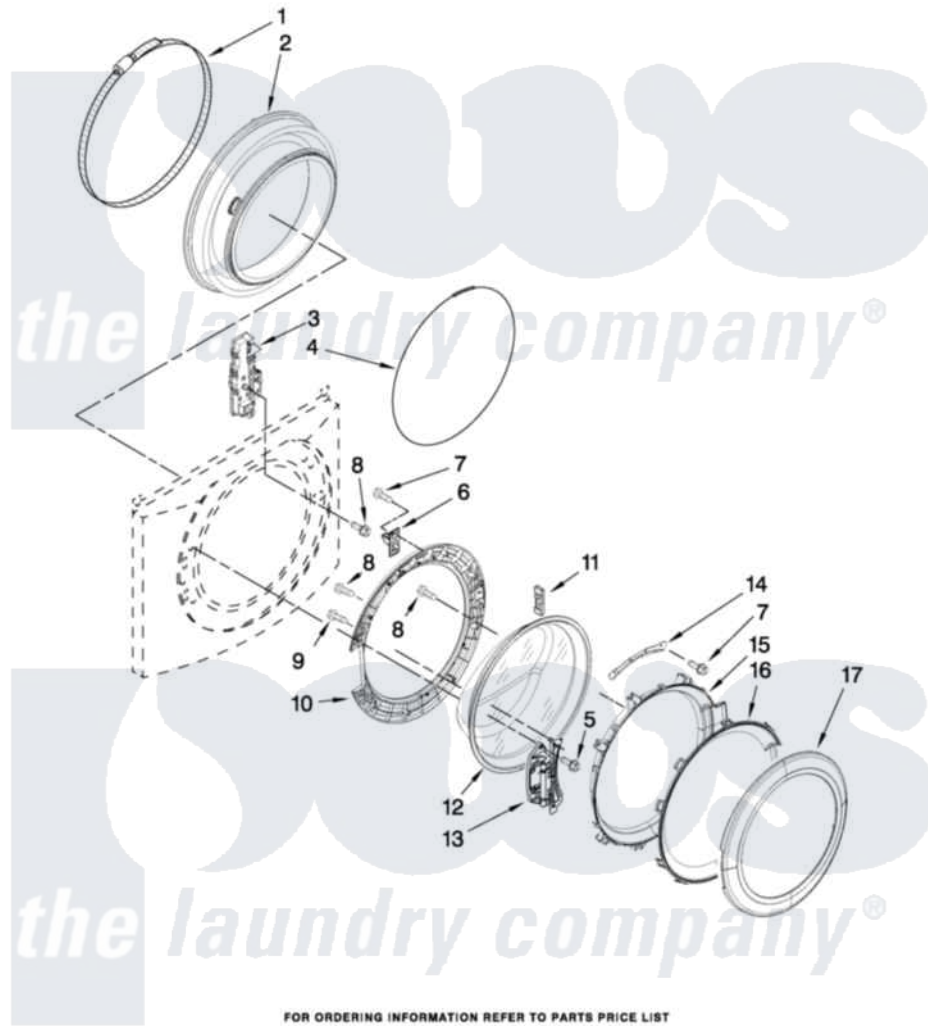

# Whirlpool WFW9400SW04 02 - DOOR AND LATCH PARTS

## DOOR AND LATCH PARTS

For Models: WFW9400SW04, WFW9400SZ04  
(White/Chrome) (White/Blue)

W10313013

FOR ORDERING INFORMATION REFER TO PARTS PRICE LIST

3

Whirlpool [Residential Whirlpool WFW9400SW04 Washer Parts](#) Parts Diagram 02 - DOOR AND LATCH PARTS  
Click on the part number to view part

Item	Original Part Number	Replaced By	Status	Part Description
1	<a href="#">8182210</a>			Clamp, Bellow
2	<a href="#">8182119</a>			Bellow
3	<a href="#">8183270</a>			Lock, Door
4	<a href="#">8182211</a>			Clamp, Bellow To Front Panel
5	<a href="#">W10313165</a>			Screw
6	8183198	<a href="#">W10217552</a>		Hook, Door
7	8181758	<a href="#">8182214</a>		Screw
8	<a href="#">8181661</a>			Screw, Actuator
9	<a href="#">8181660</a>			Screw
10	<a href="#">8183195</a>			Frame, Door Back Support
11	8181659	<a href="#">W10128586</a>		Clamp, Glass Support
12	<a href="#">8181655</a>			Glass, Door
13	<a href="#">8183202</a>			Hinge, Door
14	<a href="#">W10295703</a>			Clamp, Glass
15	<a href="#">8183256</a>			Frame, Door Front Support
16	<a href="#">8183255</a>			Screen, Door