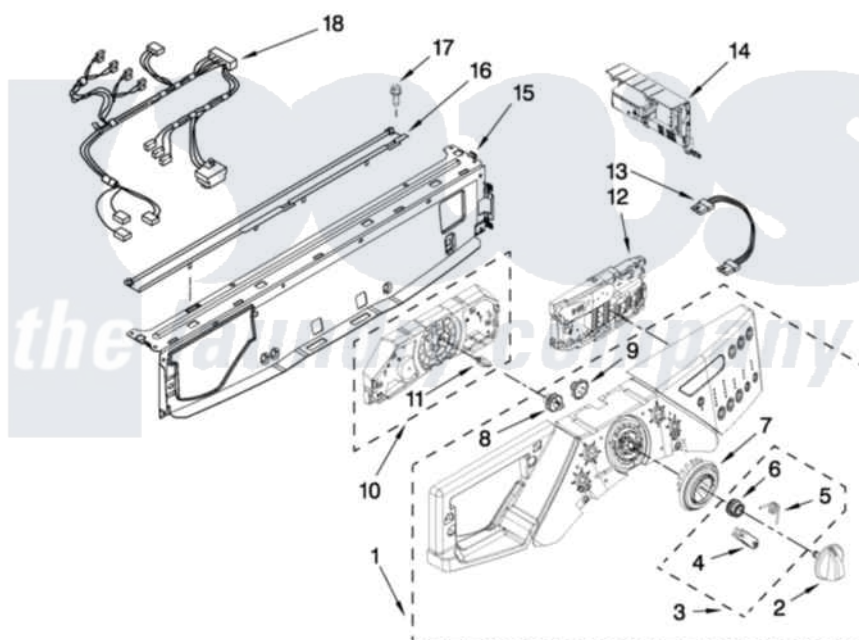

Whirlpool WFW9400SW04 03 - CONTROL PANEL PARTS

CONTROL PANEL PARTS

For Models: WFW9400SW04, WFW9400SZ04
(White/Chrome) (White/Blue)

FOR ORDERING INFORMATION REFER TO PARTS PRICE LIST

4

W10313013

[Whirlpool Residential Whirlpool WFW9400SW04 Washer Parts](#) Parts Diagram 03 - CONTROL PANEL PARTS

[Click on the part number to view part](#)

Item	Original Part Number	Replaced By	Status	Part Description
1	8183229			Panel, Control
"	8183232			Panel, Control
2	W10131369			Knob, Control
"	W10131373			Knob, Control
3	W10133927			Wheel, Detent Kit
4	W10131661	W10133927		Wheel, Detent Kit
5	W10131377	W10133927		Wheel, Detent Kit
6	W10131378	W10133927		Wheel, Detent Kit
7	W10131376	W10012410		Knob, Light Ring
8	W10131381			Wheel, Encoder
9	W10131382	W10012440		Retainer-Snap
10	W10164402			User Interface, Center
11	8183177			Adapter, Encoder Wheel
12	W10191964	W10319813		Control-Elec
13	W10283465			Harness, Wiring
14	W10271606			Microcomputer, Machine Control

15	8183203	W10059240	Brace, Front Top
16	8183204		Channel, Water
17	8181756	488729	Screw
18	W10271603		Harness, Wiring