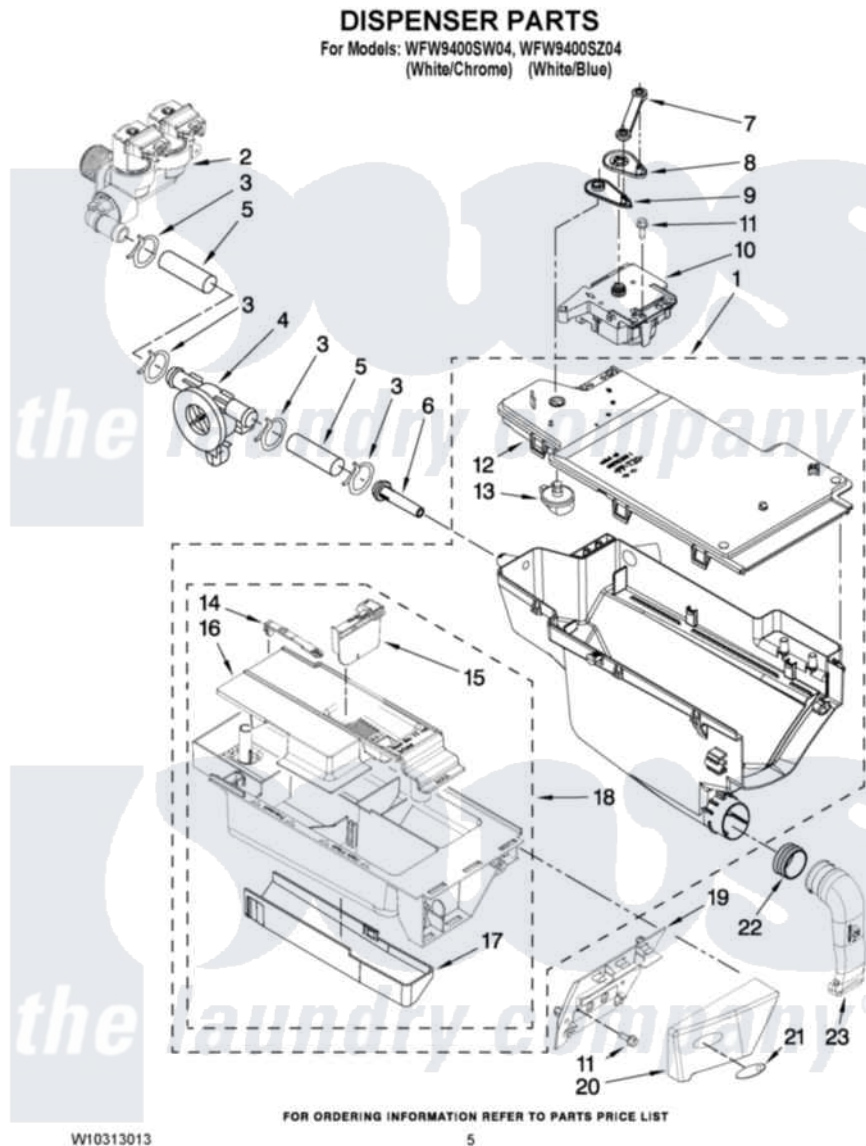

Whirlpool WFW9400SW04 04 - DISPENSER PARTS

Whirlpool Residential Whirlpool WFW9400SW04 Washer Parts Parts Diagram 04 - DISPENSER PARTS
Click on the part number to view part

Item	Original Part Number	Replaced By	Status	Part Description
1	W10169232			Dispenser, Complete
2	W10289387			Valve, Water Inlet
3	8181751	489503		Clamp
4	8181696	W10110225		Flowmeter
5	W10275565			Hose, Inlet Valve To Flowmeter
6	8183181			Nozzle, Inlet
7	8183183			Lever, Water Distribution
8	8183184			Cam, Actuator
9	W10161052			Lever, Water Distribution
10	W10283468	W10352973		Actuator
11	8181661			Screw, Actuator
12	W10164400			Plate, Distribution
13	8181712			Nozzle, Distribution
14	8181721			Hook, Drawer
15	W10121596			Separator, With Selection Slider

16	W10121861		Syphon, Bleach/Softener
17	8183179		Cover, Detergent Drawer
18	8183174		Drawer, Detergent
19	W10156617		Bracket, Handle Fixation
20	8183234	280214	Handle
21	8183253		Medallion
22	8181747		Seal
23	8181718		Tube, Dispenser To Bellow