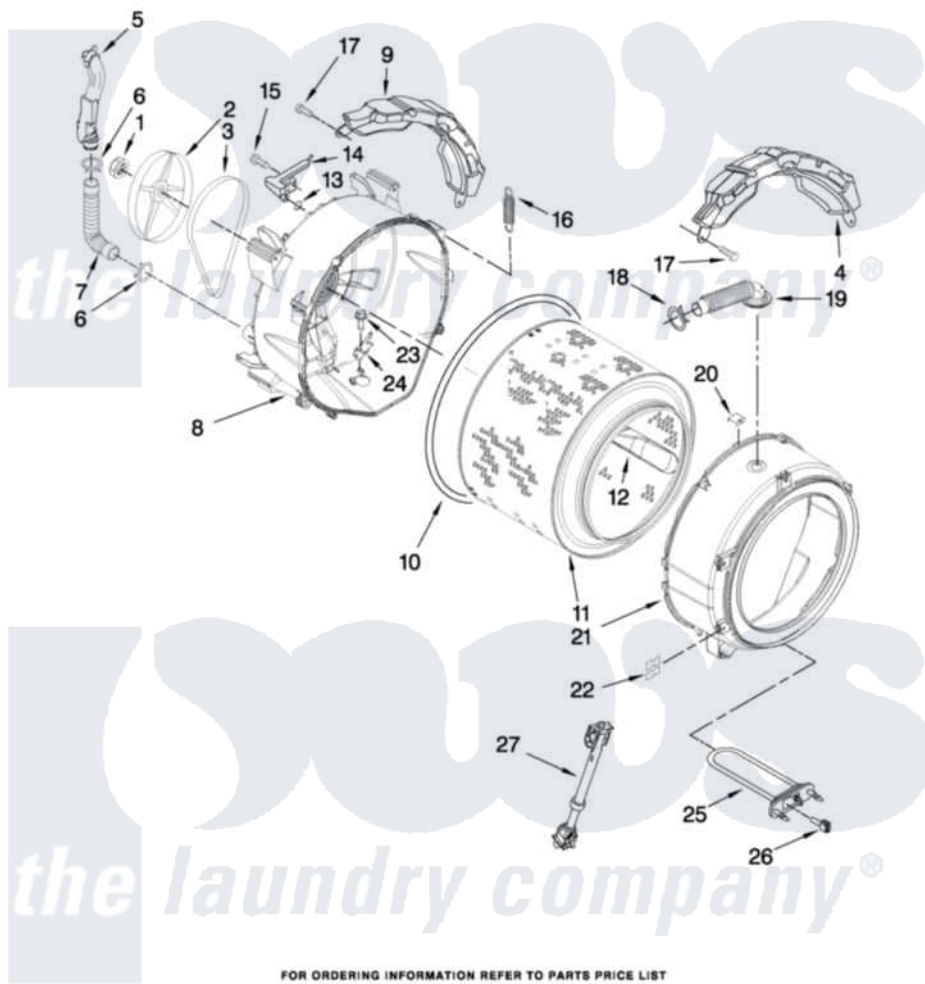

Whirlpool WFW9400SW04 05 - TUB AND BASKET PARTS

TUB AND BASKET PARTS

For Models: WFW9400SW04, WFW9400SZ04
(White/Chrome) (White/Blue)

W10313013

FOR ORDERING INFORMATION REFER TO PARTS PRICE LIST

7

Whirlpool Residential Whirlpool WFW9400SW04 Washer Parts Parts Diagram 05 - TUB AND BASKET PARTS

[Click on the part number to view part](#)

| Item | Original Part Number | Replaced By | Status | Part Description |
|------|---------------------------|---------------------------|--------|----------------------|
| 1 | 8181672 | W10283361 | | Nut, Pulley |
| 2 | 8182650 | | | Pulley |
| 3 | 8181670 | W10388414 | | Belt |
| 4 | 8181645 | W10008880 | | Counterweight, Front |
| 5 | W10253670 | | | Pipe, Ventilation |
| 6 | W10208156 | | | Clamp |
| 7 | 8181743 | | | Hose, Exhaust |
| 8 | W10253856 | W10253866 | | Tub-Outer |
| 9 | 8181644 | | | Counterweight, Rear |
| 10 | 8181673 | | | Gasket, Tub |
| 11 | W10250648 | W10269756 | | Basket |
| 12 | W10250572 | | | Baffle, Tub |
| 13 | W10250553 | | | O-Ring, Air Trap |
| 14 | 8181731 | | | Airtrap |
| 15 | 8181785 | | | Screw |
| 16 | 8182814 | | | Spring, Suspension |

| | | | |
|----|---------------------------|---------------------------|-------------------------|
| 17 | 8181647 | W10182109 | Screw-Kit |
| 18 | 8181742 | 3367052 | Clamp, Hose |
| 19 | 8183187 | 8540015 | Hose, Exhaust |
| 20 | 8181667 | 8540092 | Clamp, Tub |
| 21 | 8182312 | 285981 | Tub-Outer |
| 22 | 8182512 | | Nut, Push-In |
| 23 | 8182214 | | Screw |
| 24 | W10250558 | | Bracket, Heater Support |
| 25 | 8182666 | | Element, Heating |
| 26 | 8181705 | | Ntc |
| 27 | 8182812 | | Shock Absorber |