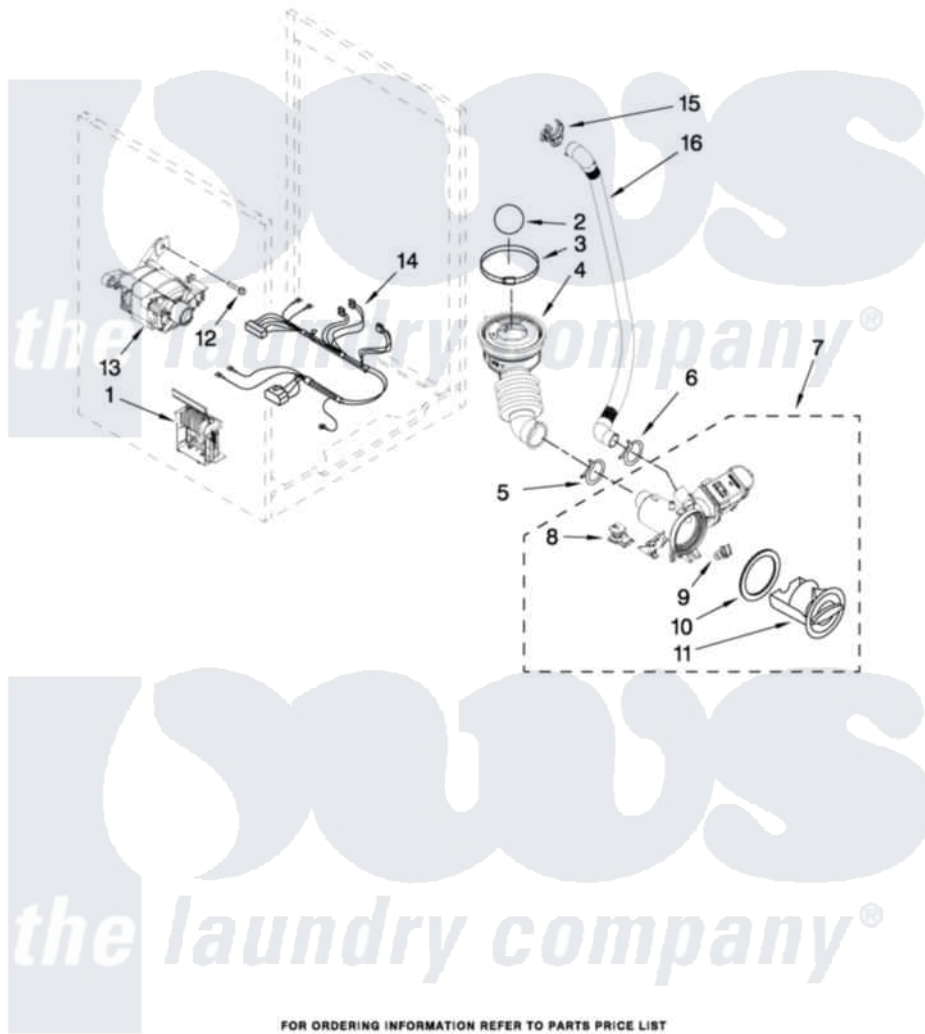

Whirlpool WFW9400SW04 06 - PUMP AND MOTOR PARTS

PUMP AND MOTOR PARTS

For Models: WFW9400SW04, WFW9400SZ04
(White/Chrome) (White/Blue)

W10313013

FOR ORDERING INFORMATION REFER TO PARTS PRICE LIST

9

Whirlpool Residential Whirlpool WFW9400SW04 Washer Parts Parts Diagram 06 - PUMP AND MOTOR PARTS

Click on the part number to view part

Item	Original Part Number	Replaced By	Status	Part Description
1	8183196			Motor Control Unit
2	W10121657			Ball
3	8181734	696392		Hose Clamp
4	8181732			Hose, Tub To Pump
5	8181753	285655		Clamp, Hose
6	8181752	3367052		Clamp, Hose
7	8182821	280187		Pump-Water
8	8182820			Grommet, Damper
9	8182816			Grommet, Damper
10	8181736			Seal, Filter Cap
11	8183027			Cap, Filter
12	W10128585			Bolt, Motor
13	8182793			Motor, Drive
14	W10189680			Harness, Motor
15	8182209			Retainer, Drain Hose
16	8181740	W10003250		Hose, Drain-Inner