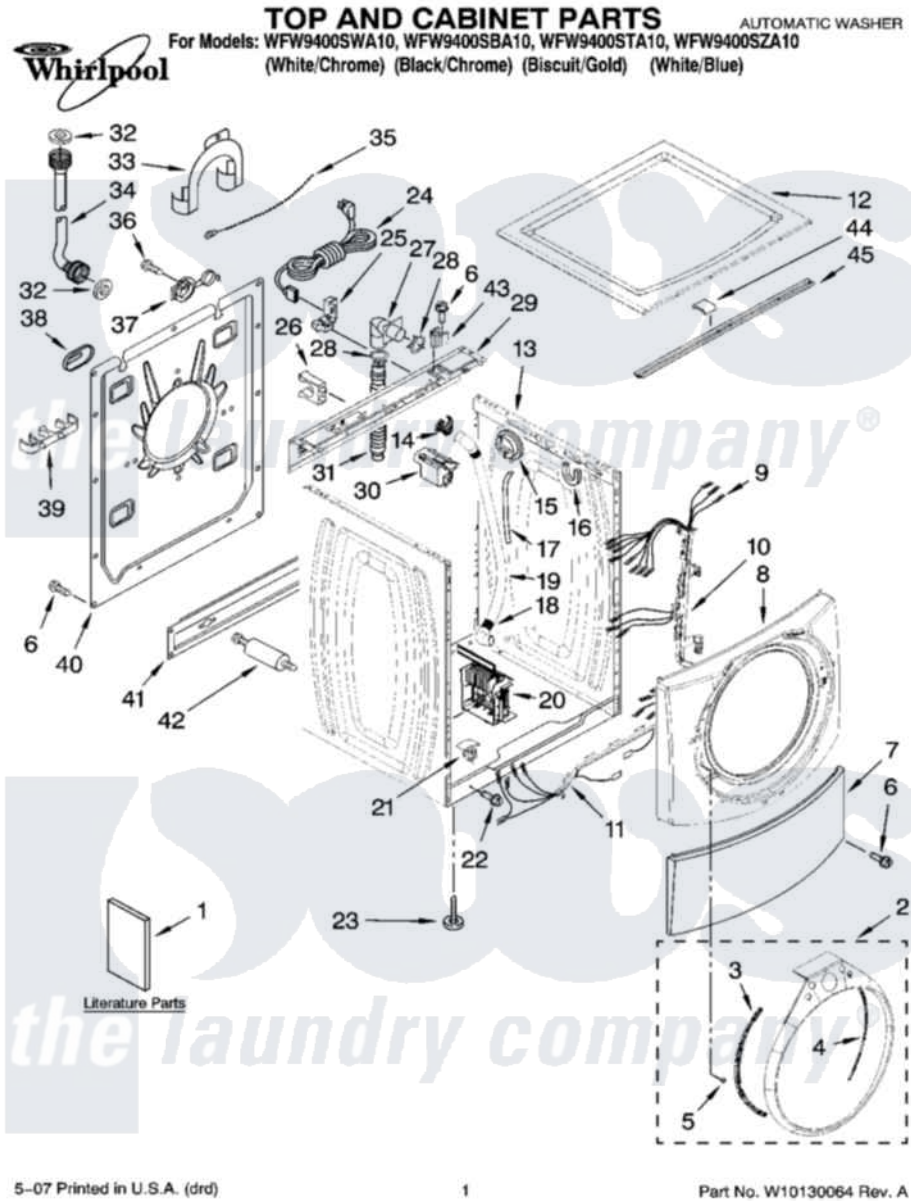

Whirlpool WFW9400SWA10 01 - TOP AND CABINET PARTS

Whirlpool Residential Whirlpool WFW9400SWA10 Washer Parts Parts Diagram 01 - TOP AND CABINET PARTS
Click on the part number to view part

| Item | Original Part Number | Replaced By | Status | Part Description |
|------|---------------------------|---------------------------|---------------|-------------------------------|
| 1 | 8183052 | | | Use And Care Guide |
| " | 8183018 | | Not Available | Tech Sheet |
| " | W10114111 | | Not Available | Energy Guide |
| " | 8183017 | | Not Available | Quick Start Guide |
| 2 | W10068780 | 8183223 | | Trim Ring, Teardrop Assembly |
| " | W10068820 | 8183225 | | Trim Ring, Teardrop Assembly |
| " | W10068790 | 8183224 | | Trim Ring, Teardrop Assembly |
| " | W10068830 | 8183226 | | Trim Ring, Teardrop Assembly |
| 3 | W10015770 | 8183208 | | Bracket, Trim Fixation |
| 4 | W10015780 | 8183209 | | Bracket, Trim Fixation |
| 5 | W10029650 | 8183210 | | Clip, Trim |
| 6 | W10015090 | 489442 | | Screw 3 2217757 Roller, Front |
| 7 | W10003640 | 8181643 | | Toe Panel |
| " | W10115651 | | | Toe Panel |
| " | W10115654 | | Not Available | Toe Panel (Biscuit) |
| 8 | W10015580 | W10015590 | | Panel |