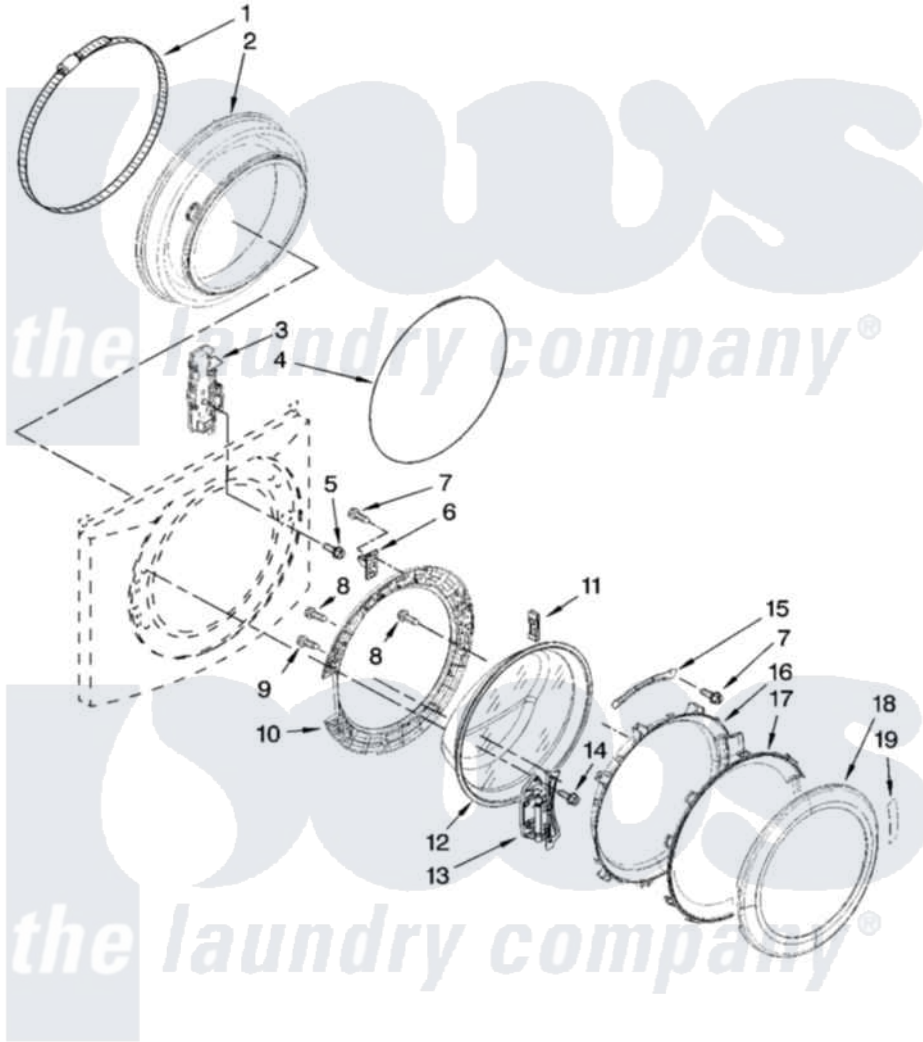

# Whirlpool WFW9400SWA10 02 - DOOR AND LATCH PARTS

## DOOR AND LATCH PARTS

For Models: WFW9400SWA10, WFW9400SBA10, WFW9400STA10, WFW9400SZA10  
(White/Chrome) (Black/Chrome) (Biscuit/Gold) (White/Blue)

W10130064

3

Whirlpool [Residential Whirlpool WFW9400SWA10 Washer Parts](#) Parts Diagram 02 - DOOR AND LATCH PARTS  
Click on the part number to view part

Item	Original Part Number	Replaced By	Status	Part Description
1	W10100790	<a href="#">8182210</a>		Clamp, Bellow
2	W10003800	<a href="#">8182119</a>		Bellow
3	8540772	<a href="#">W10253483</a>		Lock, Door
4	W10003490	<a href="#">8182211</a>		Clamp, Bellow To Front Panel
5	<a href="#">8540725</a>			Screw
6	W10003390	<a href="#">W10217552</a>		Hook, Door
7	8540513	<a href="#">8182214</a>		Screw
8	8540282	<a href="#">8181661</a>		Screw, Actuator
9	8540284	<a href="#">8181660</a>		Screw
10	W10003390	<a href="#">W10217552</a>		Hook, Door
11	W10003430	<a href="#">W10128586</a>		Clamp, Glass Support
12	W10003520	<a href="#">8181655</a>		Glass, Door
13	W10005090	<a href="#">8183202</a>		Hinge, Door
14	W10015090	<a href="#">489442</a>		Screw 3 2217757 Roller, Front
15	W10003440	<a href="#">W10295703</a>		Clamp, Glass
16	W10005220	<a href="#">8183256</a>		Frame, Door Front Support

17	W10008990	<a href="#">8183255</a>	Screen, Door
18	W10069030	<a href="#">W10069120</a>	Trim Ring, Outer Door
"	W10069090	<a href="#">W10069160</a>	Ring-Trim
"	W10069060	<a href="#">W10069150</a>	Ring-Trim
19	<a href="#">W10121607</a>		Pad, Door Handle