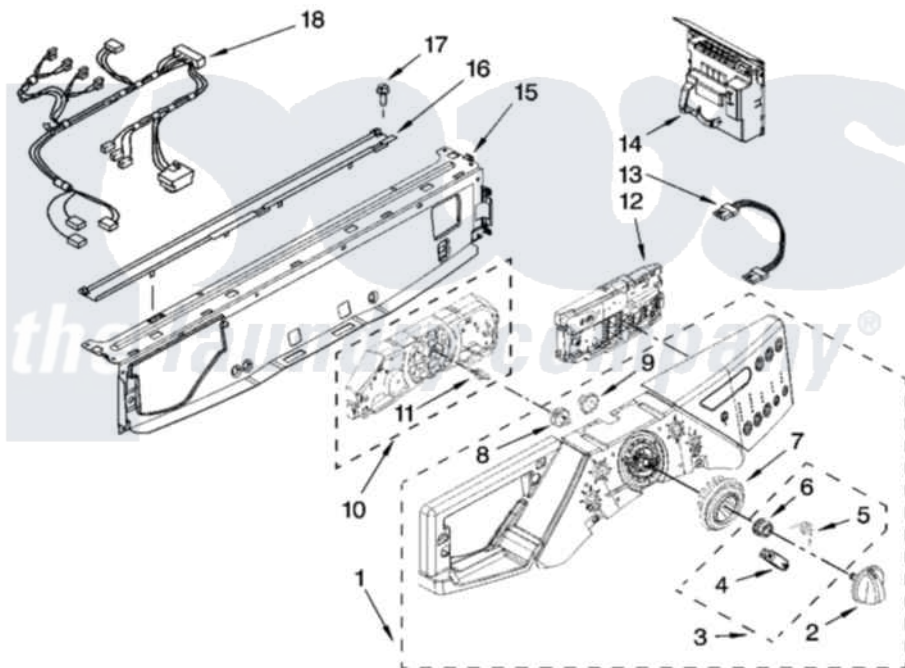

# Whirlpool WFW9400SWA10 03 - CONTROL PANEL PARTS

## CONTROL PANEL PARTS

For Models: WFW9400SWA10, WFW9400SBA10, WFW9400STA10, WFW9400SZA10  
(White/Chrome) (Black/Chrome) (Biscuit/Gold) (White/Blue)

4

W10130064

Whirlpool [Residential Whirlpool WFW9400SWA10 Washer Parts](#) Parts Diagram 03 - CONTROL PANEL PARTS  
Click on the part number to view part

Item	Original Part Number	Replaced By	Status	Part Description
1	<a href="#">8183229</a>			Panel, Control
"	<a href="#">8183230</a>			Panel, Control
"	<a href="#">8183231</a>			Panel, Control
"	<a href="#">8183232</a>			Panel, Control
2	<a href="#">W10131369</a>			Knob, Control
"	<a href="#">W10131370</a>			Knob, Control
"	<a href="#">W10131372</a>			Knob, Control
"	<a href="#">W10131373</a>			Knob, Control
3	<a href="#">W10133927</a>			Wheel, Detent Kit
4	W10131661	<a href="#">W10133927</a>		Wheel, Detent Kit
5	W10131377	<a href="#">W10133927</a>		Wheel, Detent Kit
6	W10131378	<a href="#">W10133927</a>		Wheel, Detent Kit
7	W10131376	<a href="#">W10012410</a>		Knob, Light Ring
8	<a href="#">W10131381</a>			Wheel, Encoder
9	W10131382	<a href="#">W10012440</a>		Retainer-Snap
10	8183262	<a href="#">W10164402</a>		User Interface, Center