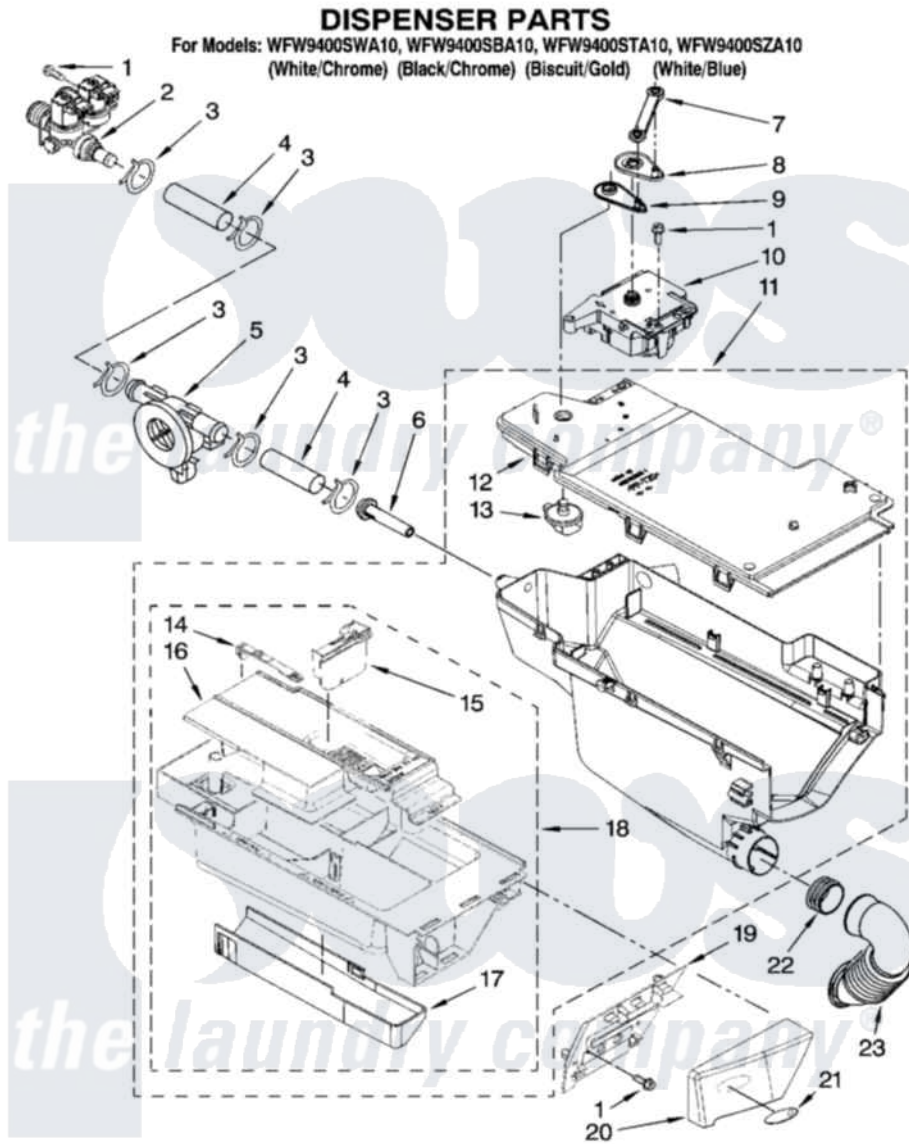

Whirlpool WFW9400SWA10 04 - DISPENSER PARTS

W10130064

5

Whirlpool [Residential Whirlpool WFW9400SWA10 Washer Parts](#) Parts Diagram 04 - DISPENSER PARTS
 Click on the part number to view part

Item	Original Part Number	Replaced By	Status	Part Description
1	8540282	8181661		Screw, Actuator
2	8540751			Valve, Water Inlet
3	370450	596669		Clamp, Manifold
4	W10003220			Hose, Flowmeter And Valve
5	W10110225			Flowmeter
6	8540042	8183181		Nozzle, Inlet
7	W10003830	8183183		Lever, Water Distribution
8	W10003190	8183184		Cam, Actuator
9	W10003180	W10161052		Lever, Water Distribution
10	W10065190	W10352973		Actuator
11	W10015450			Dispenser, Complete
12	W10005080	W10164400		Plate, Distribution
13	W10003110	8181712		Nozzle, Distribution
14	W10003170	8181721		Hook, Drawer
15	W10015200	W10121596		Separator, With Selection Slider
16	W10009120			Syphon, Bleach/Softener

17	W10003140	8183179	Cover, Detergent Drawer
18	W10114234		Drawer, Detergent
19	8183238	W10156617	Bracket, Handle Fixation
20	8183234	280214	Handle
"	8183235	280215	Handle
"	8183236	280216	Handle
21	3956001	8183253	Medallion
22	W10003360	8181747	Seal
23	W10005300	8181718	Tube, Dispenser To Bellow