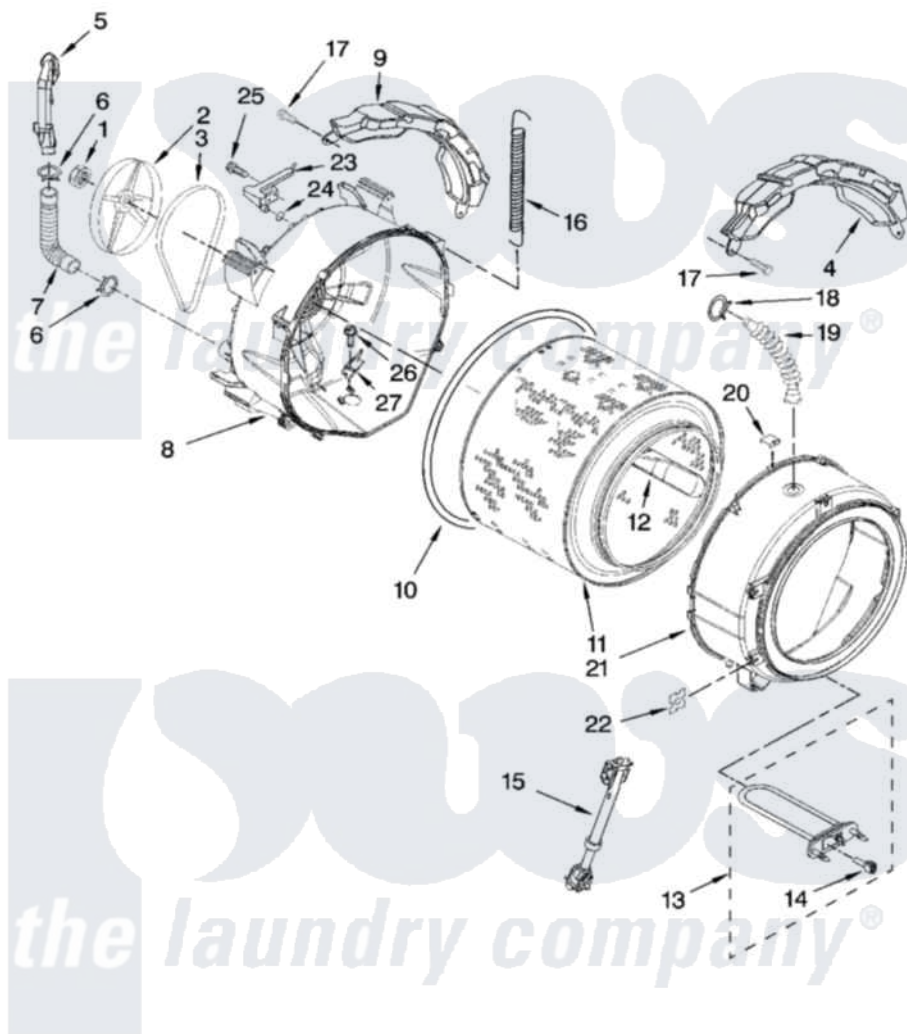

Whirlpool WFW9400SWA10 05 - TUB AND BASKET PARTS

TUB AND BASKET PARTS

For Models: WFW9400SWA10, WFW9400SBA10, WFW9400STA10, WFW9400SZA10
(White/Chrome) (Black/Chrome) (Biscuit/Gold) (White/Blue)

W10130064

7

Whirlpool [Residential Whirlpool WFW9400SWA10 Washer Parts](#) Parts Diagram 05 - TUB AND BASKET PARTS

[Click on the part number to view part](#)

Item	Original Part Number	Replaced By	Status	Part Description
1	8533999	W10283361		Nut, Pulley
2	W10003730	8182650		Pulley
3	W10116915	W10388414		Belt
4	W10008880			Counterweight, Front
5	W10003500			Pipe, Ventilation
6	8540010	W10208156		Clamp
7	W10004330	8181743		Hose, Exhaust
8	W10004050	W10131285		Tub-Outer
9	W10019740			Counterweight, Rear
10	W10036350			Gasket, Tub
11	W10002820			Basket, Complete
12	W10002770	W10200794		Baffle, Tub
13	8540323	8182666		Element, Heating
14	8540226	8181705		Ntc
15	W10015830			Shock Absorber
16	W10127411	8182814		Spring, Suspension

17	W10094780	W10182109	Screw-Kit
18	3363365		Clamp, Hose
19	8540015		Hose, Exhaust
20	8540092		Clamp, Tub
21	W10004180	280238	Tub-Outer
22	8540072	8182512	Nut, Push-In
23	W10003600	8181731	Airtrap
24	W10004270	W10250553	O-Ring, Air Trap
25	8540513	8182214	Screw
26	8540880	8182214	Screw
27	W10015240	W10250558	Bracket, Heater Support