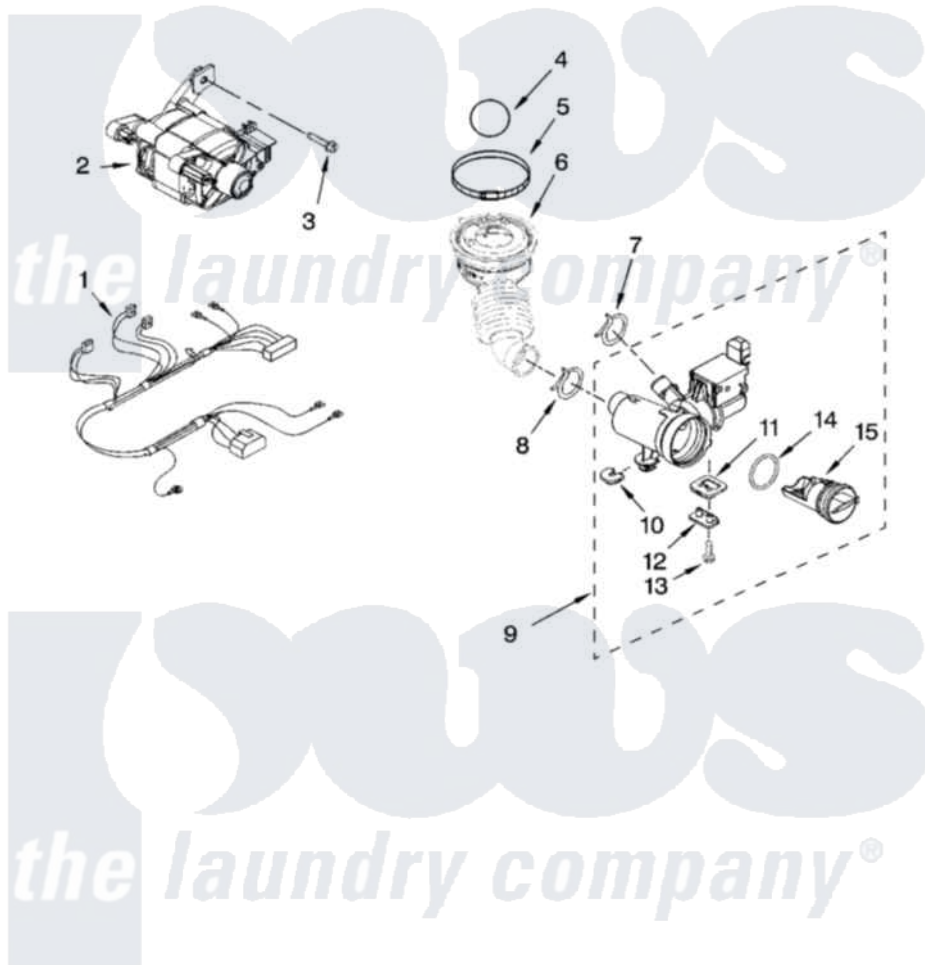

Whirlpool WFW9400SWA10 06 - PUMP AND MOTOR PARTS, OPTIONAL PARTS (NOT INCLUDED)

PUMP AND MOTOR PARTS

For Models: WFW9400SWA10, WFW9400SBA10, WFW9400STA10, WFW9400SZA10
(White/Chrome) (Black/Chrome) (Biscuit/Gold) (White/Blue)

W10130064

9

Whirlpool [Residential Whirlpool WFW9400SWA10 Washer Parts](#) Parts Diagram 06 - PUMP AND MOTOR PARTS, OPTIONAL PARTS (NOT INCLUDED).
Click on the part number to view part

Item	Original Part Number	Replaced By	Status	Part Description
1	W10116561			Harness, Motor
2	W10004230	W10140583		Motor, Drive
3	8540134			Bolt, Motor
4	W10003330	W10121657		Ball
5	8540008			Clamp
6	W10003240	8181732		Hose, Tub To Pump
7	356138			Clamp, Hose
8	370448	616099		Clamp
9	W10117829	W10130913		Pump
10	W10034820			Foot, Rubber
11	W10034830			Foot, Rubber
12	8540033			Cap, Right Foot
13	8533964			Screw, 10-16 X 1.25
14	8540025	W10130913		Pump
15	8540996	W10130913		Pump