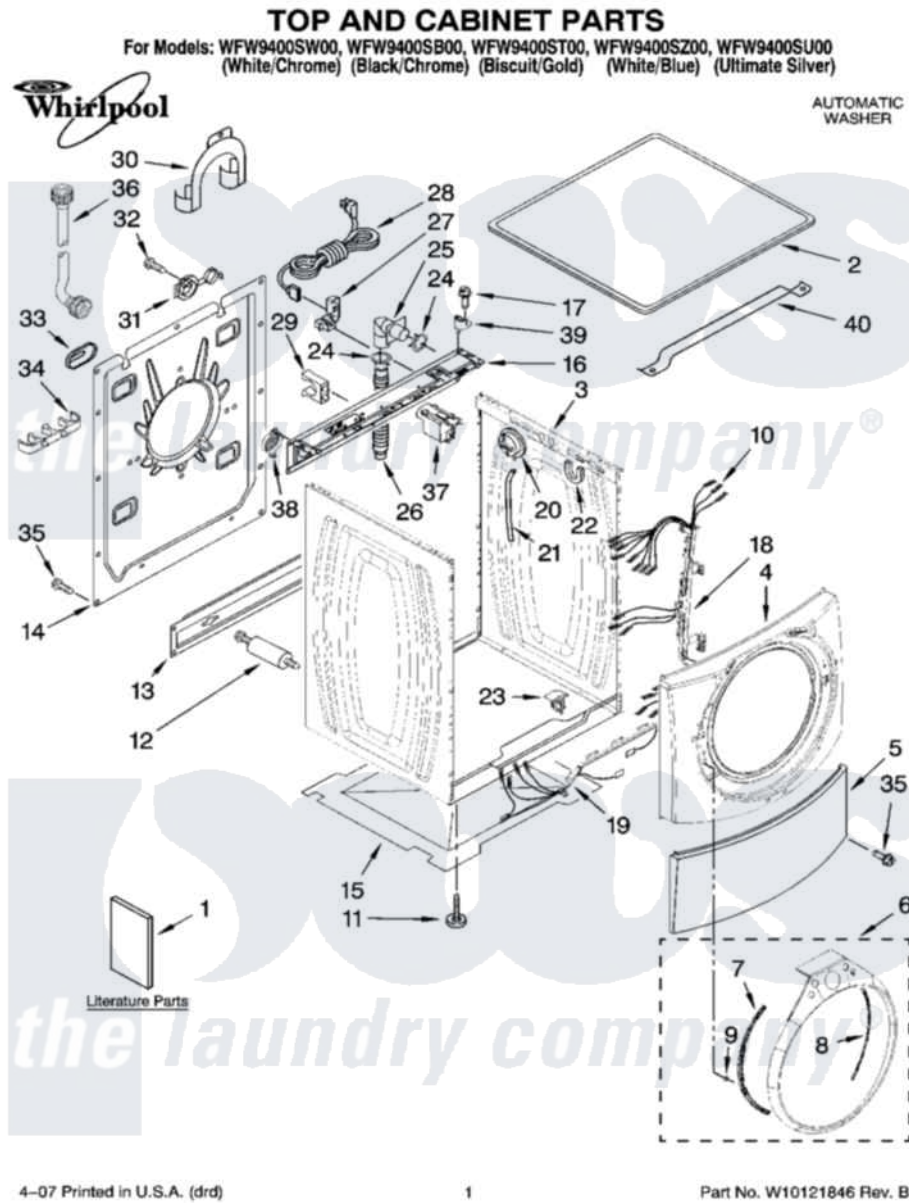

Whirlpool WFW9400SZ00 01 - TOP AND CABINET PARTS

Whirlpool Residential Whirlpool WFW9400SZ00 Washer Parts Parts Diagram 01 - TOP AND CABINET PARTS
 Click on the part number to view part

Item	Original Part Number	Replaced By	Status	Part Description
1	8183052			Use And Care Guide
"	8183018		Not Available	Tech Sheet
"	8183017		Not Available	Quick Start Guide
"	W10140716		Not Available	Energy Guide
2	8181641			Top
"	8183061			Top
"	8181830			Top
"	W10121849	8183007		Top
3	8183144			Cabinet
"	8183212			Cabinet
"	8183213			Cabinet
"	8183214			Cabinet
4	8183151	W10015590		Panel
"	8183215			Panel, Front
"	8183216			Panel, Front
"	8183217			Panel, Front