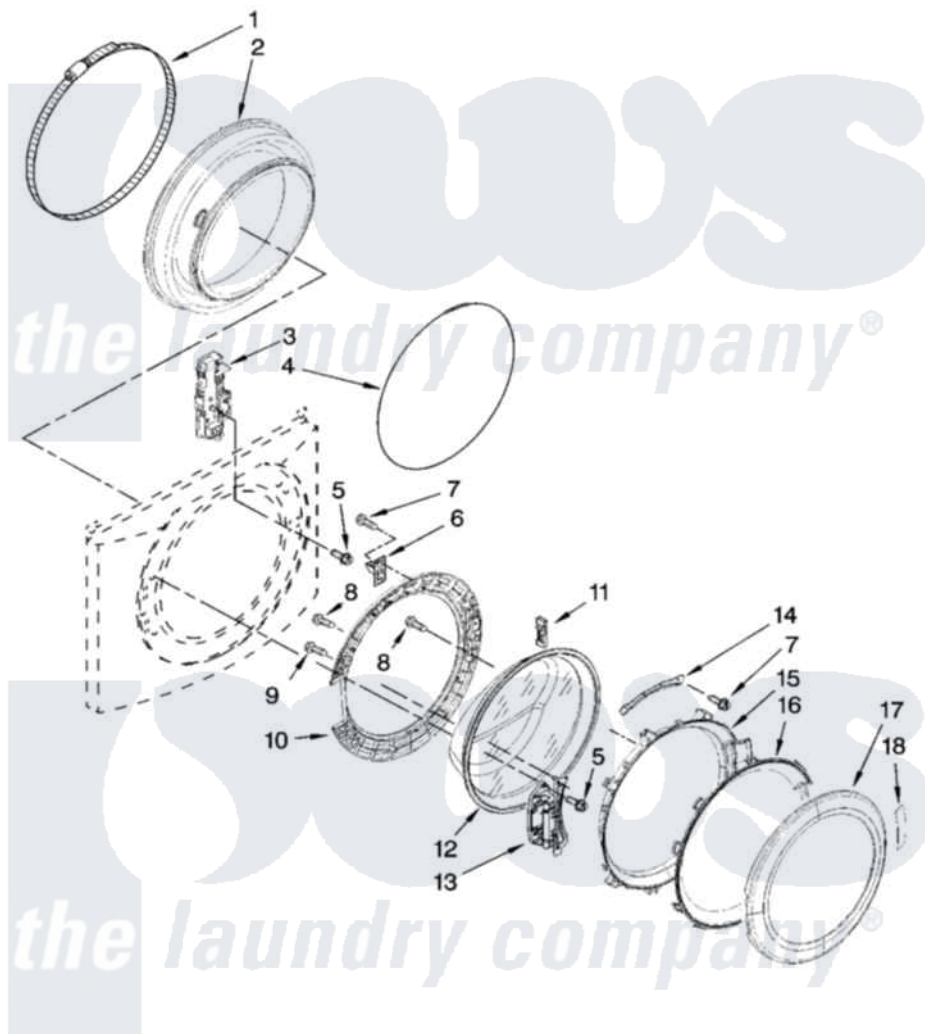

# Whirlpool WFW9400SZ00 02 - DOOR AND LATCH PARTS

## DOOR AND LATCH PARTS

For Models: WFW9400SW00, WFW9400SB00, WFW9400ST00, WFW9400SZ00, WFW9400SU00  
(White/Chrome) (Black/Chrome) (Biscuit/Gold) (White/Blue) (Ultimate Silver)

W10121846

3

Whirlpool [Residential Whirlpool WFW9400SZ00 Washer Parts](#) Parts Diagram 02 - DOOR AND LATCH PARTS

[Click on the part number to view part](#)

Item	Original Part Number	Replaced By	Status	Part Description
1	<a href="#">8182210</a>			Clamp, Bellow
2	<a href="#">8182119</a>			Bellow
3	<a href="#">8183270</a>			Lock, Door
4	<a href="#">8182211</a>			Clamp, Bellow To Front Panel
5	8181760	<a href="#">8540725</a>		Screw
6	8183198	<a href="#">W10217552</a>		Hook, Door
7	8181758	<a href="#">8182214</a>		Screw
8	<a href="#">8181661</a>			Screw, Actuator
9	<a href="#">8181660</a>			Screw
10	<a href="#">8183195</a>			Frame, Door Back Support
11	8181659	<a href="#">W10128586</a>		Clamp, Glass Support
12	<a href="#">8181655</a>			Glass, Door
13	<a href="#">8183202</a>			Hinge, Door
14	8183199	<a href="#">W10295703</a>		Clamp, Glass
15	<a href="#">8183256</a>			Frame, Door Front Support
16	<a href="#">8183255</a>			Screen, Door

17	8183220	<a href="#">W10069120</a>	Trim Ring, Outer Door
"	8183221	<a href="#">W10069160</a>	Ring-Trim
"	<a href="#">8183219</a>		Trim Ring, Outer Door
18	<a href="#">W10121607</a>		Pad, Door Handle