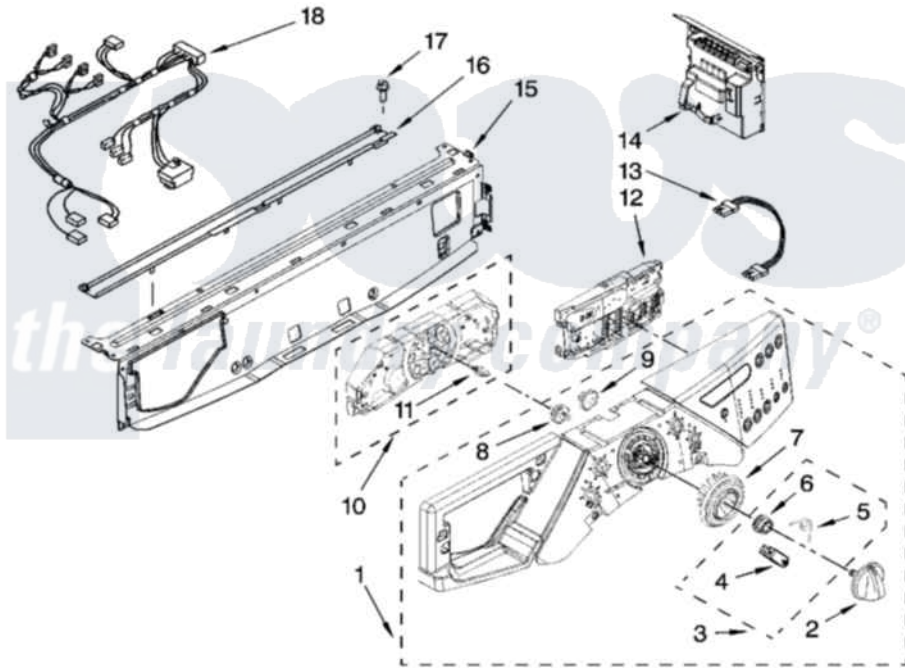

Whirlpool WFW9400SZ00 03 - CONTROL PANEL PARTS

CONTROL PANEL PARTS

For Models: WFW9400SW00, WFW9400SB00, WFW9400ST00, WFW9400SZ00, WFW9400SU00
(White/Chrome) (Black/Chrome) (Biscuit/Gold) (White/Blue) (Ultimate Silver)

[Whirlpool Residential Whirlpool WFW9400SZ00 Washer Parts](#) Parts Diagram 03 - CONTROL PANEL PARTS
Click on the part number to view part

Item	Original Part Number	Replaced By	Status	Part Description
1	8183229			Panel, Control
"	8183230			Panel, Control
"	8183231			Panel, Control
"	8183232			Panel, Control
"	8183233			Panel, Control
2	W10131369			Knob, Control
"	W10131370			Knob, Control
"	W10131372			Knob, Control
"	W10131373			Knob, Control
"	W10131371			Knob, Control
3	W10133927			Wheel, Detent Kit
4	W10131661	W10133927		Wheel, Detent Kit
5	W10131377	W10133927		Wheel, Detent Kit
6	W10131378	W10133927		Wheel, Detent Kit
7	W10131376	W10012410		Knob, Light Ring
8	W10131381			Wheel, Encoder

9	W10131382	W10012440	Retainer-Snap
10	8183262	W10164402	User Interface, Center
11	8183177		Adapter, Encoder Wheel
12	8183263	W10319813	Control-Elec
13	8183254		Harness, Wiring
14	8183259		Microcomputer, Machine Control
15	8183203	W10059240	Brace, Front Top
16	8183204		Channel, Water
17	8181756	488729	Screw
18	8183266		Harness, Wiring