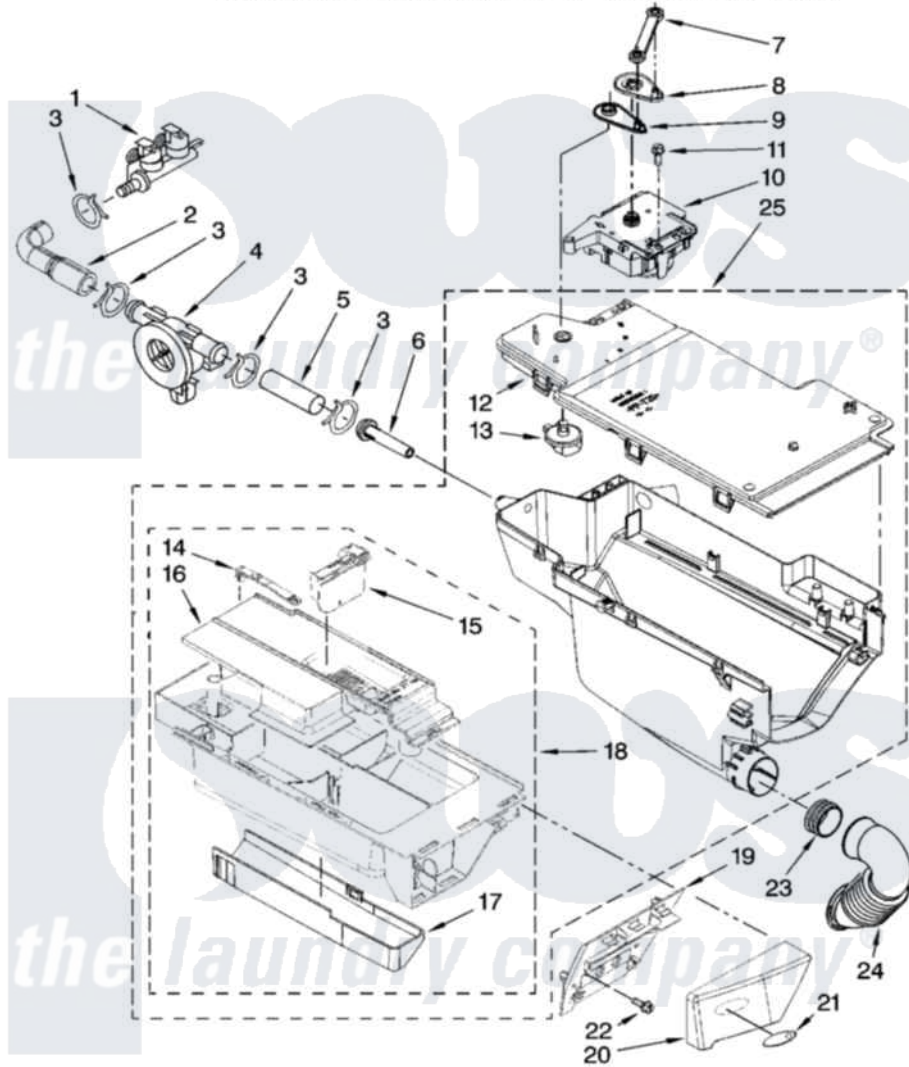

# Whirlpool WFW9400SZ00 04 - DISPENSER PARTS

## DISPENSER PARTS

For Models: WFW9400SW00, WFW9400SB00, WFW9400ST00, WFW9400SZ00, WFW9400SU00  
(White/Chrome) (Black/Chrome) (Biscuit/Gold) (White/Blue) (Ultimate Silver)

W10121846

5

Whirlpool [Residential Whirlpool WFW9400SZ00 Washer Parts](#) Parts Diagram 04 - DISPENSER PARTS  
Click on the part number to view part

Item	Original Part Number	Replaced By	Status	Part Description
1	<a href="#">8182862</a>			Valve, Inlet
2	<a href="#">8183182</a>			Hose, Flowmeter
3	8181751	<a href="#">489503</a>		Clamp
4	8181696	<a href="#">W10110225</a>		Flowmeter
5	<a href="#">8183180</a>			Hose, Inlet Nozzle
6	<a href="#">8183181</a>			Nozzle, Inlet
7	<a href="#">8183183</a>			Lever, Water Distribution
8	<a href="#">8183184</a>			Cam, Actuator
9	8183185	<a href="#">W10161052</a>		Lever, Water Distribution
10	8183186	<a href="#">W10352973</a>		Actuator
11	<a href="#">8181661</a>			Screw, Actuator
12	8183178	<a href="#">W10164400</a>		Plate, Distribution
13	<a href="#">8181712</a>			Nozzle, Distribution
14	<a href="#">8181721</a>			Hook, Drawer
15	<a href="#">W10121596</a>			Separator, With Selection Slider
16	<a href="#">W10121861</a>			Syphon, Bleach/Softener

17	<a href="#">8183179</a>		Cover, Detergent Drawer
18	<a href="#">8183174</a>		Drawer, Detergent
19	8183238	<a href="#">W10156617</a>	Bracket, Handle Fixation
20	8183234	<a href="#">280214</a>	Handle
"	8183235	<a href="#">280215</a>	Handle
"	8183236	<a href="#">280216</a>	Handle
"	8183237	<a href="#">280217</a>	Handle
21	<a href="#">8183253</a>		Medallion
22	<a href="#">8182214</a>		Screw
23	<a href="#">8181747</a>		Seal
24	<a href="#">8181718</a>		Tube, Dispenser To Bellow
25	8183176	<a href="#">W10169232</a>	Dispenser, Complete