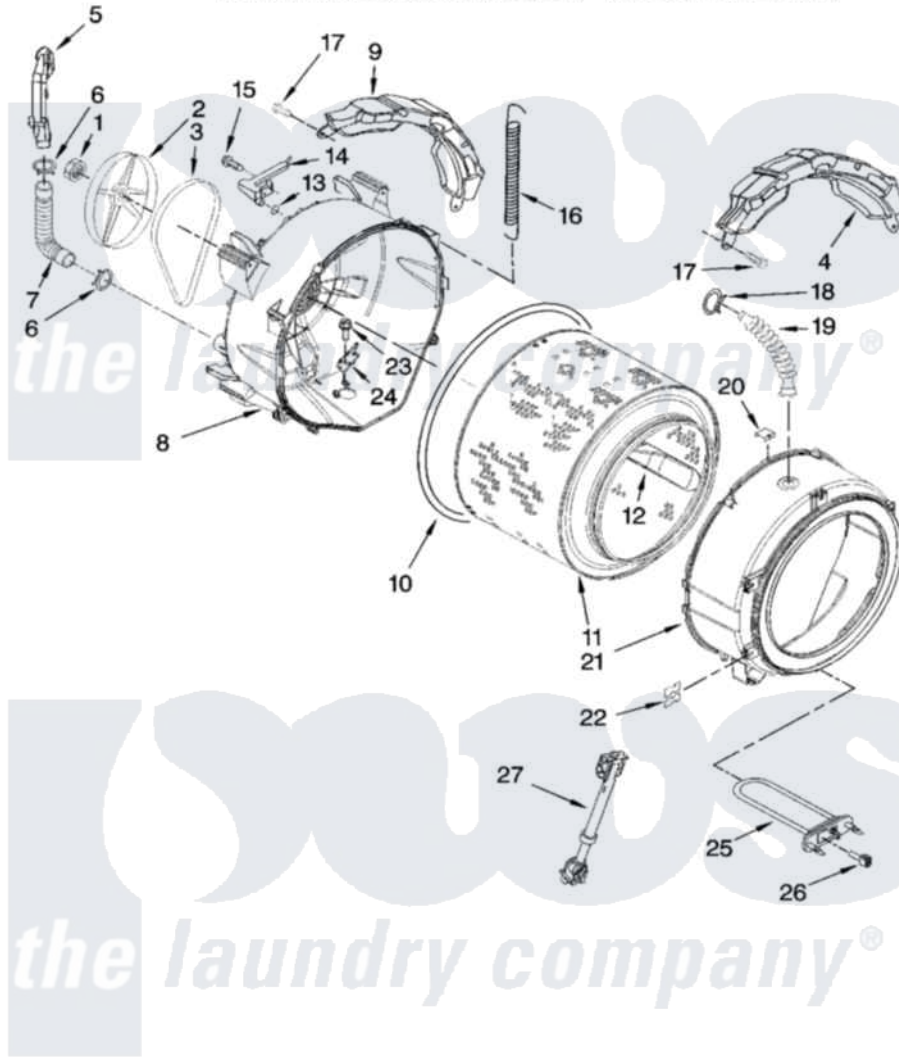

# Whirlpool WFW9400SZ00 05 - TUB AND BASKET PARTS

## TUB AND BASKET PARTS

For Models: WFW9400SW00, WFW9400SB00, WFW9400ST00, WFW9400SZ00, WFW9400SU00  
(White/Chrome) (Black/Chrome) (Biscuit/Gold) (White/Blue) (Ultimate Silver)

W10121846

7

Whirlpool Residential Whirlpool WFW9400SZ00 Washer Parts Parts Diagram 05 - TUB AND BASKET PARTS  
Click on the part number to view part

Item	Original Part Number	Replaced By	Status	Part Description
1	8181672	<a href="#">W10283361</a>		Nut, Pulley
2	<a href="#">8182650</a>			Pulley
3	8183269	<a href="#">W10388414</a>		Belt
4	8181645	<a href="#">W10008880</a>		Counterweight, Front
5	<a href="#">8181744</a>			Pipe, Ventilation
6	8181746	<a href="#">W10208156</a>		Clamp
7	<a href="#">8181743</a>			Hose, Exhaust
8	8181666	<a href="#">W10253866</a>		Tub-Outer
9	<a href="#">8181644</a>			Counterweight, Rear
10	<a href="#">8181673</a>			Gasket, Tub
11	8182247	<a href="#">W10269756</a>		Basket
12	<a href="#">8182233</a>			Baffle, Basket
13	8181748	<a href="#">W10250553</a>		O-Ring, Air Trap
14	<a href="#">8181731</a>			Airtrap
15	<a href="#">8181785</a>			Screw
16	<a href="#">8182814</a>			Spring, Suspension

17	8181647	<a href="#">W10182109</a>	Screw-Kit
18	8181742	<a href="#">3367052</a>	Clamp, Hose
19	8183187	<a href="#">8540015</a>	Hose, Exhaust
20	8181667	<a href="#">8540092</a>	Clamp, Tub
21	8182312	<a href="#">285981</a>	Tub-Outer
22	<a href="#">8182512</a>		Nut, Push-In
23	<a href="#">8182214</a>		Screw
24	8181686	<a href="#">W10250558</a>	Bracket, Heater Support
25	<a href="#">8182666</a>		Element, Heating
26	<a href="#">8181705</a>		Ntc
27	<a href="#">8182812</a>		Shock Absorber