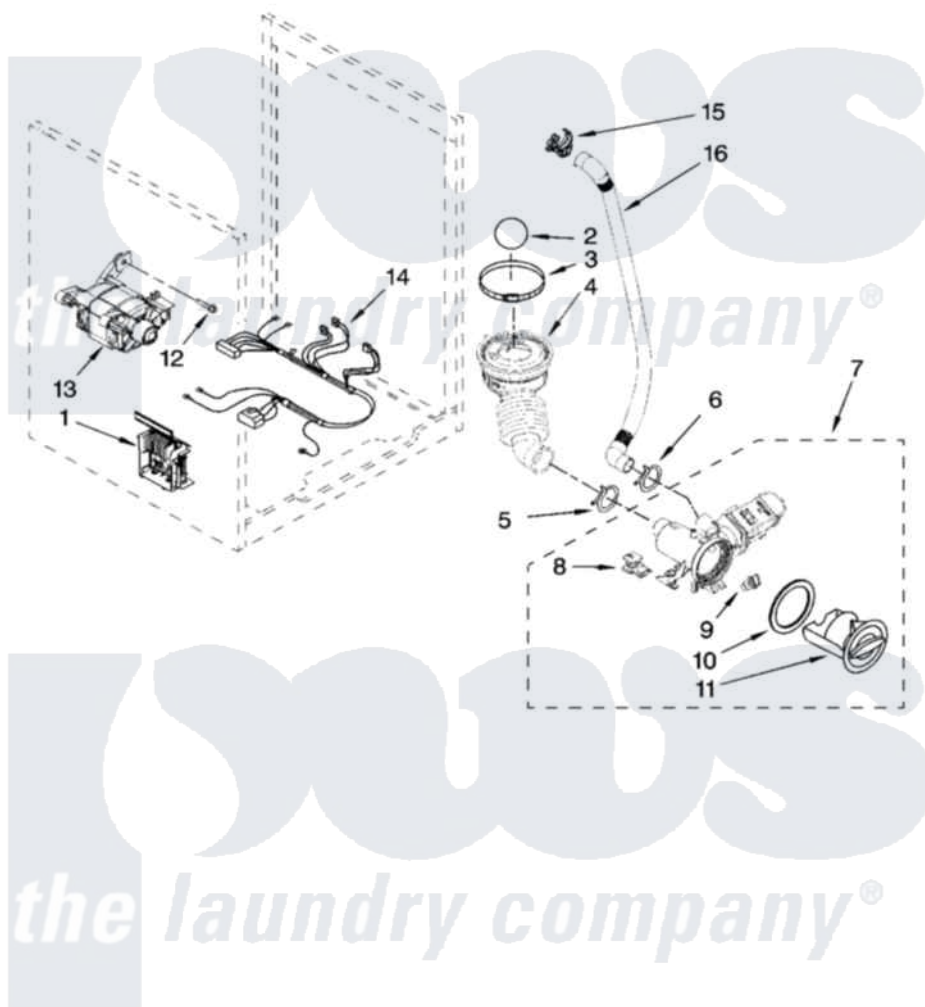

Whirlpool WFW9400SZ00 06 - PUMP AND MOTOR PARTS, OPTIONAL PARTS (NOT INCLUDED)

PUMP AND MOTOR PARTS

For Models: WFW9400SW00, WFW9400SB00, WFW9400ST00, WFW9400SZ00, WFW9400SU00
(White/Chrome) (Black/Chrome) (Biscuit/Gold) (White/Blue) (Ultimate Silver)

W10121846

9

Whirlpool [Residential Whirlpool WFW9400SZ00 Washer Parts](#) Parts Diagram 06 - PUMP AND MOTOR PARTS, OPTIONAL PARTS (NOT INCLUDED).
Click on the part number to view part

Item	Original Part Number	Replaced By	Status	Part Description
1	8183196			Motor Control Unit
2	W10121657			Ball
3	8181734	696392		Hose Clamp
4	8181732			Hose, Tub To Pump
5	8181753	285655		Clamp, Hose
6	8181752	3367052		Clamp, Hose
7	8182821	280187		Pump-Water
8	8182820			Grommet, Damper
9	8182816			Grommet, Damper
10	8181736			Seal, Filter Cap
11	8183027			Cap, Filter
12	W10128585			Bolt, Motor
13	8182793			Motor, Drive
14	8183188			Harness, Motor
15	8182209			Retainer, Drain Hose

16	8181740	W10003250	Hose, Drain-Inner
	72017		Paint, Touch-Up
"	72032		Paint, Touch-Up
"	4392899		Paint, Touch-Up
"	8212605		Paint, Pressurized Spray
"	350938		Paint, Pressurized Spray B
"	350930		Paint, Pressurized Spray B
"	786020	Not Available	PAINT, PRESSURIZED SPRAY (12 oz.) (Black)
"	4392901		Paint, Pressurized Spray
"	799344		Paint, Touch-Up)
"	786032		Refinishing Material
"	4392900		Paint, Bulk)
"	BLANK	Not Available	ACCESSORY PARTS
"	285863		Water System Parts
"	4396899	8212452	Guard-Rear
"	38005	8541503	Kit, Stack Assembly