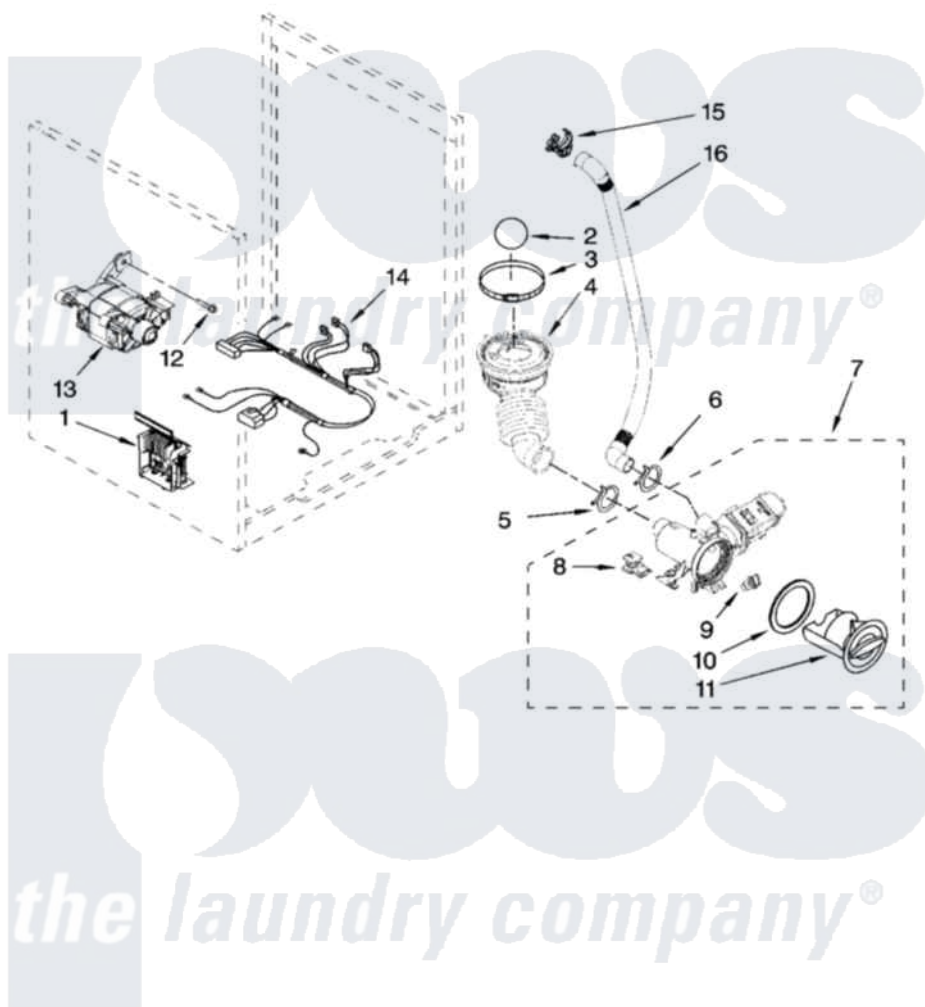

Whirlpool WFW9400SZ01 06 - PUMP AND MOTOR PARTS, OPTIONAL PARTS (NOT INCLUDED)

PUMP AND MOTOR PARTS

For Models: WFW9400SW01, WFW9400SB01, WFW9400ST01, WFW9400SZ01, WFW9400SU01
(White/Chrome) (Black/Chrome) (Biscuit/Gold) (White/Blue) (Ultimate Silver)

W10169558

9

Whirlpool [Residential Whirlpool WFW9400SZ01 Washer Parts](#) Parts Diagram 06 - PUMP AND MOTOR PARTS, OPTIONAL PARTS (NOT INCLUDED).
Click on the part number to view part

Item	Original Part Number	Replaced By	Status	Part Description
1	8183196			Motor Control Unit
2	W10121657			Ball
3	8181734	696392		Hose Clamp
4	8181732			Hose, Tub To Pump
5	8181753	285655		Clamp, Hose
6	8181752	3367052		Clamp, Hose
7	8182821	280187		Pump-Water
8	8182820			Grommet, Damper
9	8182816			Grommet, Damper
10	8181736			Seal, Filter Cap
11	8183027			Cap, Filter
12	W10128585			Bolt, Motor
13	8182793			Motor, Drive
14	8183188			Harness, Motor
15	8182209			Retainer, Drain Hose

16	8181740	W10003250	Hose, Drain-Inner
	72017		Paint, Touch-Up
"	72032		Paint, Touch-Up
"	4392899		Paint, Touch-Up
"	8212605		Paint, Pressurized Spray
"	350938		Paint, Pressurized Spray B
"	350930		Paint, Pressurized Spray B
"	786020	Not Available	PAINT, PRESSURIZED SPRAY (12 oz.) (Black)
"	4392901		Paint, Pressurized Spray
"	799344		Paint, Touch-Up)
"	786032		Refinishing Material
"	4392900		Paint, Bulk)
"	BLANK	Not Available	ACCESSORY PARTS
"	285863		Water System Parts
"	4396899	8212452	Guard-Rear
"	38005	8541503	Kit, Stack Assembly