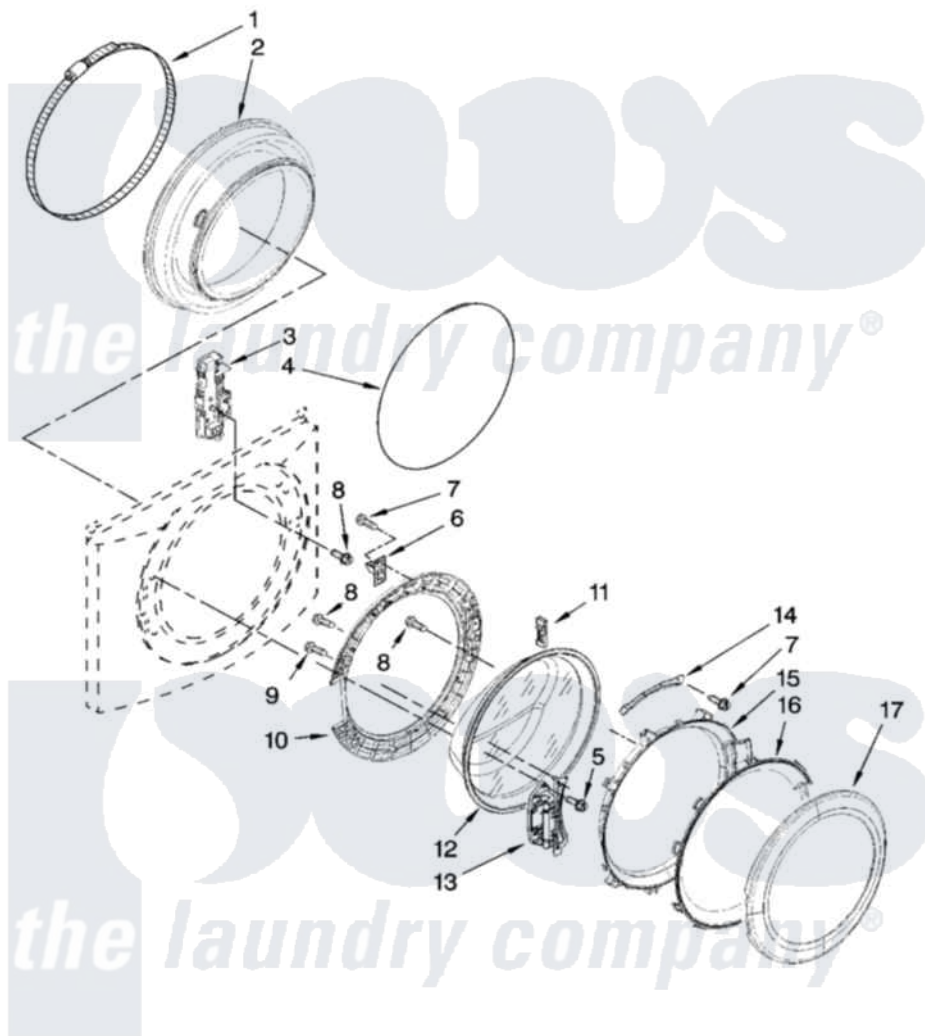

# Whirlpool WFW9400SZ02 02 - DOOR AND LATCH PARTS

## DOOR AND LATCH PARTS

For Models: WFW9400SW02, WFW9400SB02, WFW9400ST02, WFW9400SZ02, WFW9400SU02  
(White/Chrome) (Black/Chrome) (Biscuit/Gold) (White/Blue) (Ultimate Silver)

W10252274

3

Whirlpool [Residential Whirlpool WFW9400SZ02 Washer Parts](#) Parts Diagram 02 - DOOR AND LATCH PARTS  
Click on the part number to view part

Item	Original Part Number	Replaced By	Status	Part Description
1	<a href="#">8182210</a>			Clamp, Bellow
2	<a href="#">8182119</a>			Bellow
3	<a href="#">8183270</a>			Lock, Door
4	<a href="#">8182211</a>			Clamp, Bellow To Front Panel
5	8181760	<a href="#">8540725</a>		Screw
6	8183198	<a href="#">W10217552</a>		Hook, Door
7	8181758	<a href="#">8182214</a>		Screw
8	<a href="#">8181661</a>			Screw, Actuator
9	<a href="#">8181660</a>			Screw
10	<a href="#">8183195</a>			Frame, Door Back Support
11	8181659	<a href="#">W10128586</a>		Clamp, Glass Support
12	<a href="#">8181655</a>			Glass, Door
13	<a href="#">8183202</a>			Hinge, Door
14	8183199	<a href="#">W10295703</a>		Clamp, Glass
15	<a href="#">8183256</a>			Frame, Door Front Support
16	<a href="#">8183255</a>			Screen, Door

17	W10189784	<a href="#">W10069120</a>	Trim Ring, Outer Door
"	W10189786	<a href="#">W10069160</a>	Ring-Trim
"	W10189787	<a href="#">W10069150</a>	Ring-Trim