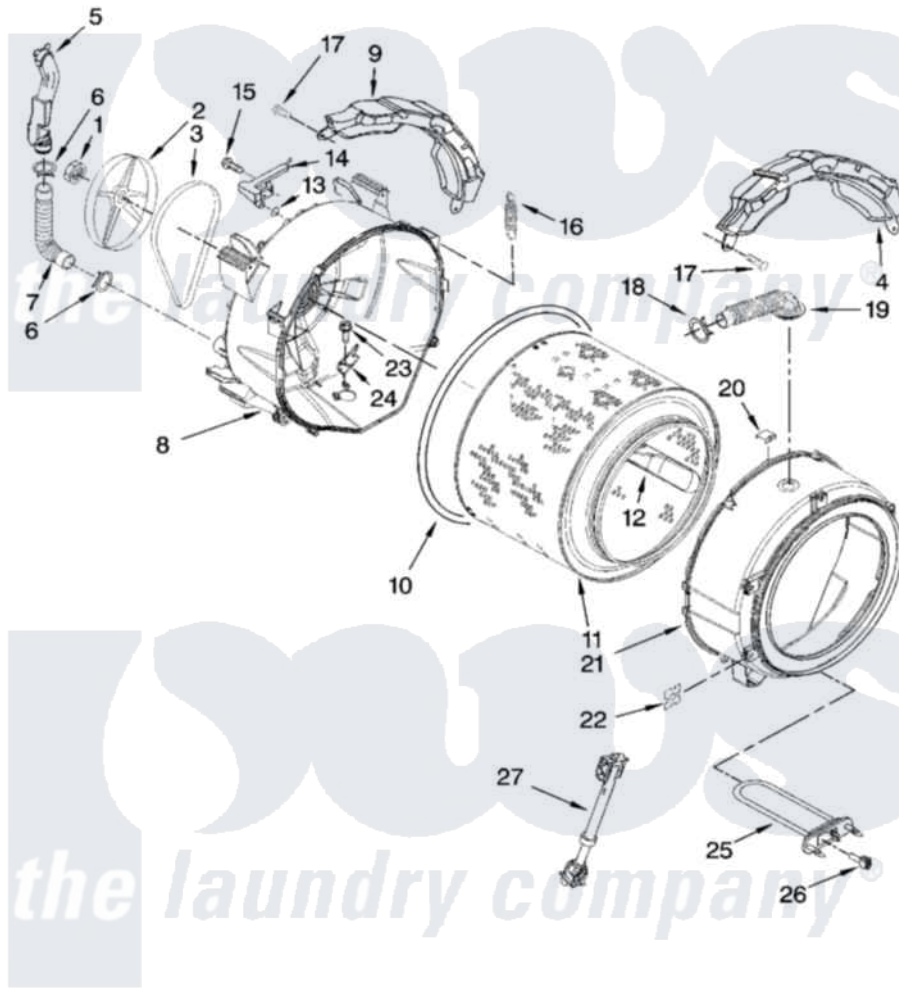

Whirlpool WFW9400SZ02 05 - TUB AND BASKET PARTS

TUB AND BASKET PARTS

For Models: WFW9400SW02, WFW9400SB02, WFW9400ST02, WFW9400SZ02, WFW9400SU02
(White/Chrome) (Black/Chrome) (Biscuit/Gold) (White/Blue) (Ultimate Silver)

W10252274

7

Whirlpool Residential Whirlpool WFW9400SZ02 Washer Parts Parts Diagram 05 - TUB AND BASKET PARTS
Click on the part number to view part

Item	Original Part Number	Replaced By	Status	Part Description
1	8181672	W10283361		Nut, Pulley
2	8182650			Pulley
3	8181670	W10388414		Belt
4	8181645	W10008880		Counterweight, Front
5	W10253670			Pipe, Ventilation
6	W10208156			Clamp
7	8181743			Hose, Exhaust
8	W10253856	W10253866		Tub-Outer
9	8181644			Counterweight, Rear
10	8181673			Gasket, Tub
11	W10250648	W10269756		Basket
12	W10250572			Baffle, Tub
13	W10250553			O-Ring, Air Trap
14	8181731			Airtrap
15	8181785			Screw
16	8182814			Spring, Suspension

17	8181647	W10182109	Screw-Kit
18	8181742	3367052	Clamp, Hose
19	8183187	8540015	Hose, Exhaust
20	8181667	8540092	Clamp, Tub
21	8182312	285981	Tub-Outer
22	8182512		Nut, Push-In
23	8182214		Screw
24	W10250558		Bracket, Heater Support
25	8182666		Element, Heating
26	8181705		Ntc
27	8182812		Shock Absorber