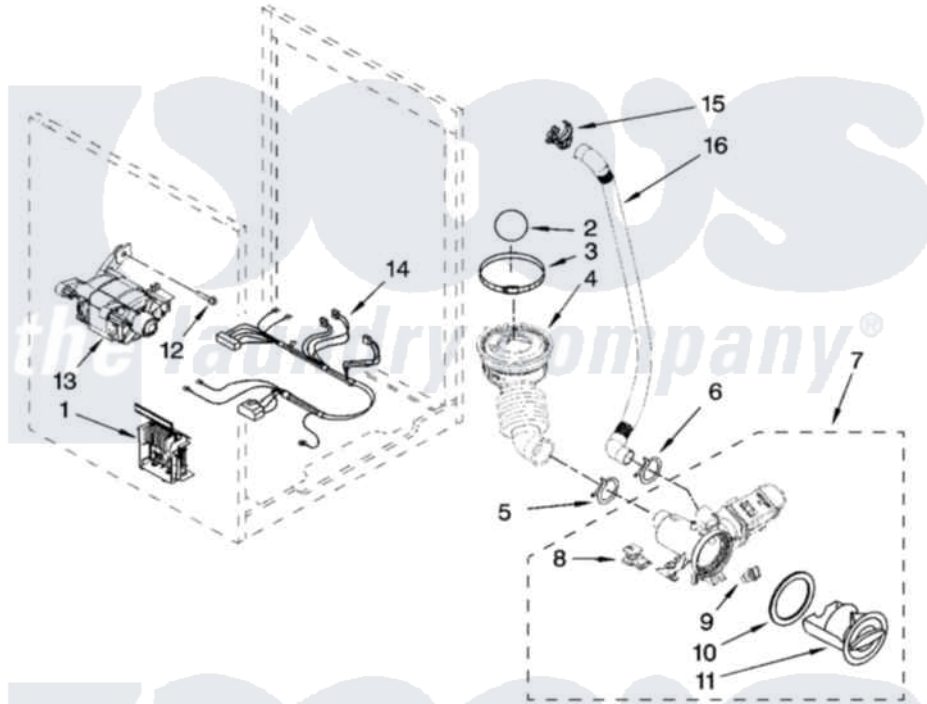

# Whirlpool WFW9400SZ02 06 - PUMP AND MOTOR PARTS

## PUMP AND MOTOR PARTS

For Models: WFW9400SW02, WFW9400SB02, WFW9400ST02, WFW9400SZ02, WFW9400SU02  
(White/Chrome) (Black/Chrome) (Biscuit/Gold) (White/Blue) (Ultimate Silver)

W10252274

9

Whirlpool [Residential Whirlpool WFW9400SZ02 Washer Parts](#) Parts Diagram 06 - PUMP AND MOTOR PARTS

[Click on the part number to view part](#)

Item	Original Part Number	Replaced By	Status	Part Description
1	<a href="#">8183196</a>			Motor Control Unit
2	<a href="#">W10121657</a>			Ball
3	8181734	<a href="#">696392</a>		Hose Clamp
4	<a href="#">8181732</a>			Hose, Tub To Pump
5	8181753	<a href="#">285655</a>		Clamp, Hose
6	8181752	<a href="#">3367052</a>		Clamp, Hose
7	8182821	<a href="#">280187</a>		Pump-Water
8	<a href="#">8182820</a>			Grommet, Damper
9	<a href="#">8182816</a>			Grommet, Damper
10	<a href="#">8181736</a>			Seal, Filter Cap
11	<a href="#">8183027</a>			Cap, Filter
12	<a href="#">W10128585</a>			Bolt, Motor
13	<a href="#">8182793</a>			Motor, Drive
14	<a href="#">W10189680</a>			Harness, Motor
15	<a href="#">8182209</a>			Retainer, Drain Hose
16	8181740	<a href="#">W10003250</a>		Hose, Drain-Inner