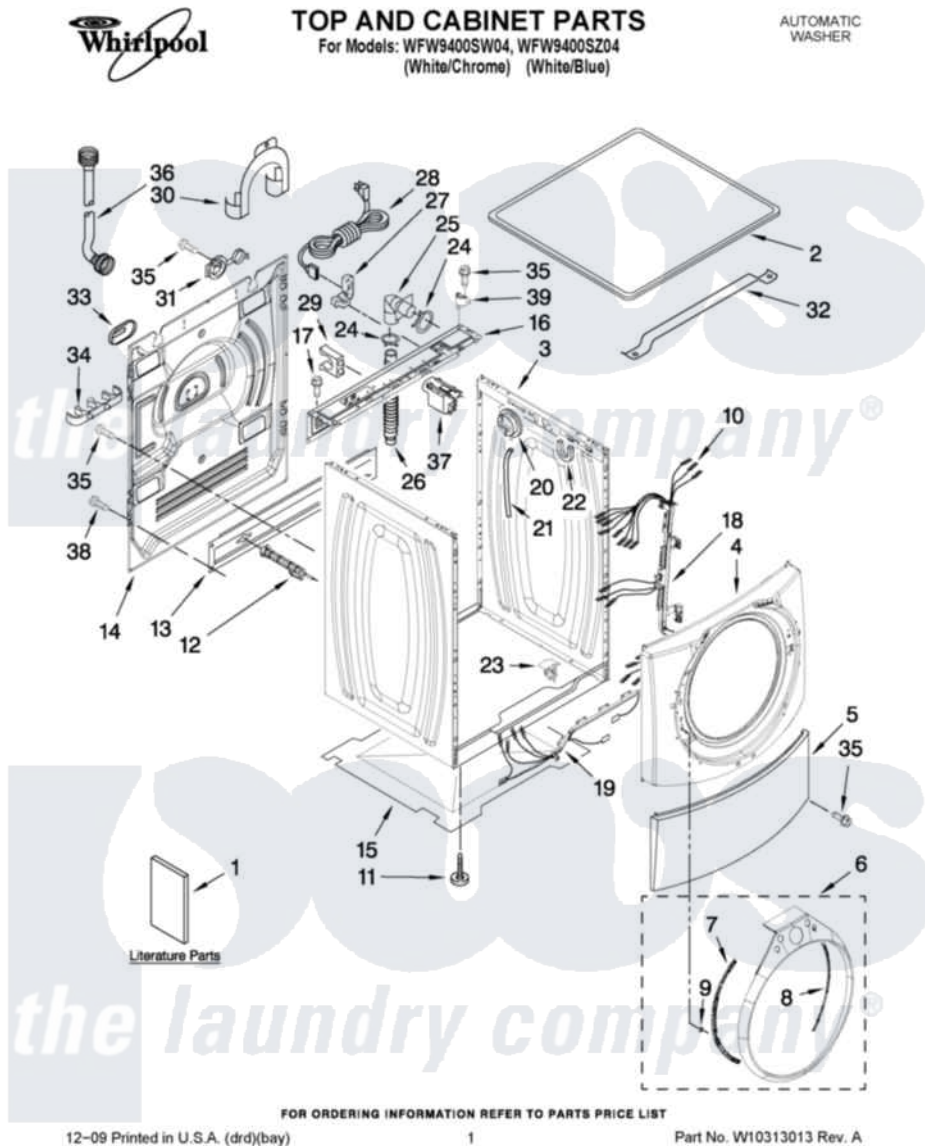

Whirlpool WFW9400SZ04 01 - TOP AND CABINET PARTS

Whirlpool [Residential Whirlpool WFW9400SZ04 Washer Parts](#) Parts Diagram 01 - TOP AND CABINET PARTS
Click on the part number to view part

Item	Original Part Number	Replaced By	Status	Part Description
1	W10158202		Not Available	Use & Care Guide
"	W10250503		Not Available	Tech Sheet
"	8183017		Not Available	Quick Start Guide
"	W10223674		Not Available	Energy Guide
2	8181799	8181641		Top
3	W10250656			Cabinet
4	8183151	W10015590		Panel
5	8181643			Toe Panel
6	8183223			Trim Ring, Teardrop Assembly
"	8183226			Trim Ring, Teardrop Assembly
7	8183208			Bracket, Trim Fixation
8	8183209			Bracket, Trim Fixation
9	8183210			Clip, Trim
10	8183189			Harness, Wiring
11	8181636			Foot, Leveling
12	W10283353	W10289554A		Bolt

"	W10283354	W10289554A	Bolt
13	8182661	W10003040	Brace, Transport
14	W10242507		Panel, Rear
15	8181635		Pan, Bottom
16	W10250578		Brace, Rear
17	8181756	488729	Screw
18	W10121609		Channel, Harness
19	W10121610		Channel, Harness
20	W10271610		Switch, Pressure
21	8181739	W10004260	Hose, Pressure Switch
22	8181763		Bracket, Spring
23	W10189678	W10085220	Microswitch
24	8181752	3367052	Clamp, Hose
25	8181738		Connector, Hose Outlet
26	8181737		Hose, Drain
27	8181690	8182635	Strain Relief
28	8183009		Cord, Power
29	8182702		Clip, Outer Hose Holder
30	8181768	W10280024	U-Bend, Drain Hose
31	8182699		Grommet, Cord Support
32	8181632		Brace, Top
33	8182700	8540268	Cover, Transport
34	8182701		Clip, Outer Hose Holder
35	8181828	488729	Screw
36	8182795	89503	Hose-Inlet
"	8182792	89503	Hose-Inlet
37	8183019	W10326464	Filter, Interference
38	W10157885		Screw, 4.2 X 14
39	W10138249		Spacer, Top