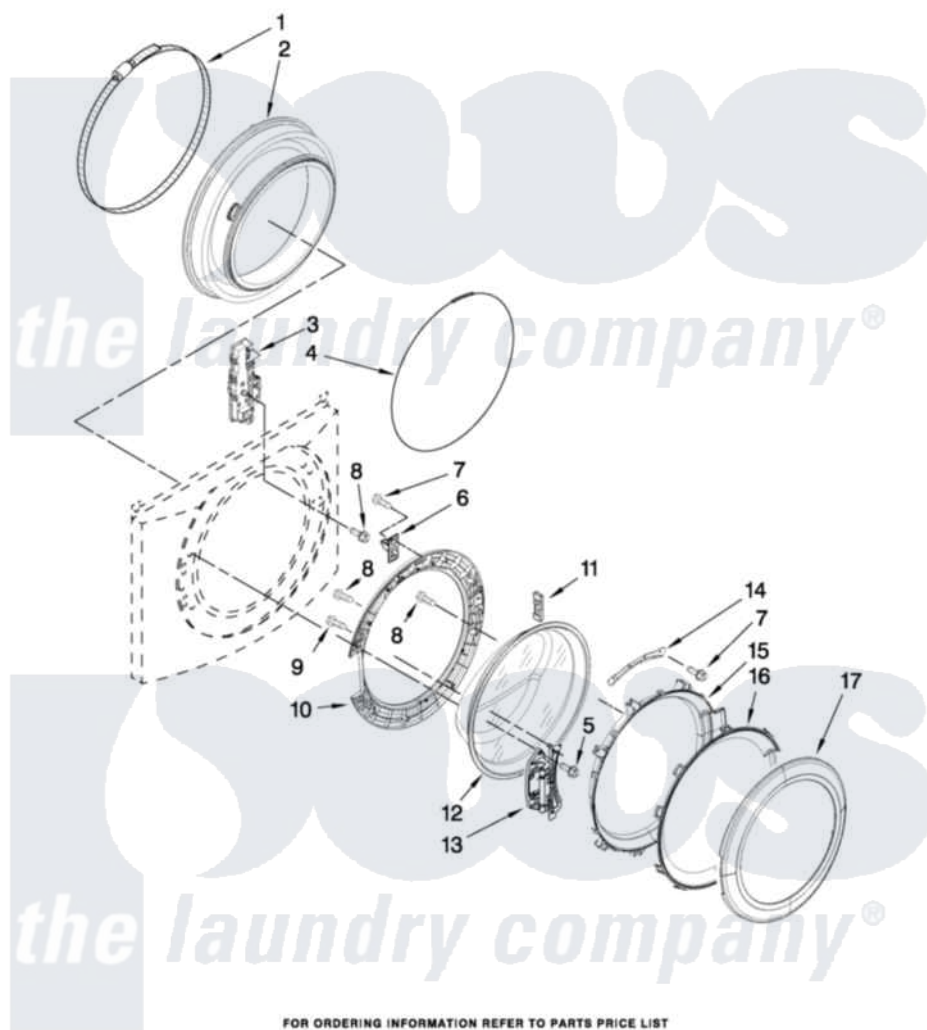

Whirlpool WFW9400SZ04 02 - DOOR AND LATCH PARTS

DOOR AND LATCH PARTS

For Models: WFW9400SW04, WFW9400SZ04
(White/Chrome) (White/Blue)

W10313013

FOR ORDERING INFORMATION REFER TO PARTS PRICE LIST

3

Whirlpool [Residential Whirlpool WFW9400SZ04 Washer Parts](#) Parts Diagram 02 - DOOR AND LATCH PARTS

[Click on the part number to view part](#)

Item	Original Part Number	Replaced By	Status	Part Description
1	8182210			Clamp, Bellow
2	8182119			Bellow
3	8183270			Lock, Door
4	8182211			Clamp, Bellow To Front Panel
5	W10313165			Screw
6	8183198	W10217552		Hook, Door
7	8181758	8182214		Screw
8	8181661			Screw, Actuator
9	8181660			Screw
10	8183195			Frame, Door Back Support
11	8181659	W10128586		Clamp, Glass Support
12	8181655			Glass, Door
13	8183202			Hinge, Door
14	W10295703			Clamp, Glass
15	8183256			Frame, Door Front Support
16	8183255			Screen, Door