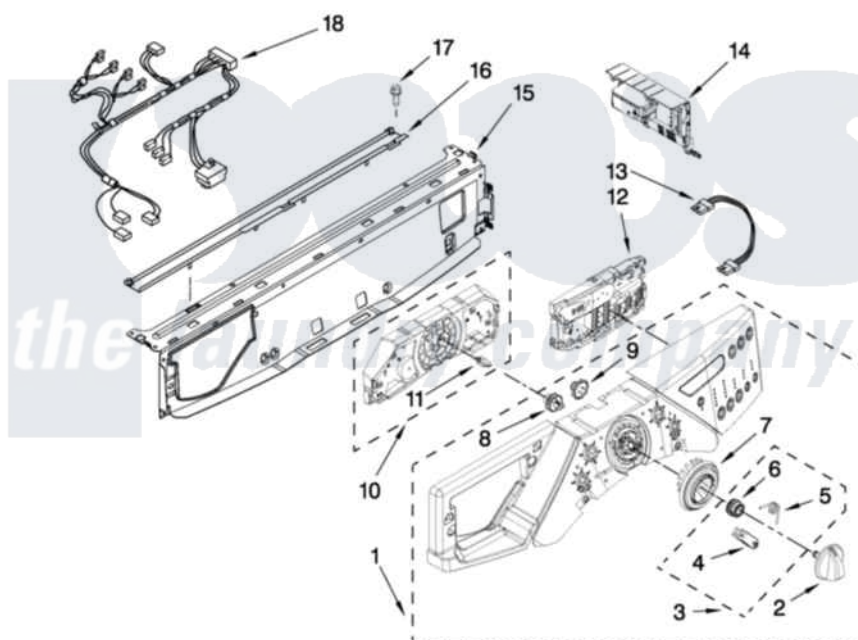

Whirlpool WFW9400SZ04 03 - CONTROL PANEL PARTS

CONTROL PANEL PARTS

For Models: WFW9400SW04, WFW9400SZ04
(White/Chrome) (White/Blue)

FOR ORDERING INFORMATION REFER TO PARTS PRICE LIST

4

W10313013

Whirlpool [Residential Whirlpool WFW9400SZ04 Washer Parts](#) Parts Diagram 03 - CONTROL PANEL PARTS
Click on the part number to view part

Item	Original Part Number	Replaced By	Status	Part Description
1	8183229			Panel, Control
"	8183232			Panel, Control
2	W10131369			Knob, Control
"	W10131373			Knob, Control
3	W10133927			Wheel, Detent Kit
4	W10131661	W10133927		Wheel, Detent Kit
5	W10131377	W10133927		Wheel, Detent Kit
6	W10131378	W10133927		Wheel, Detent Kit
7	W10131376	W10012410		Knob, Light Ring
8	W10131381			Wheel, Encoder
9	W10131382	W10012440		Retainer-Snap
10	W10164402			User Interface, Center
11	8183177			Adapter, Encoder Wheel
12	W10191964	W10319813		Control-Elec
13	W10283465			Harness, Wiring
14	W10271606			Microcomputer, Machine Control

15	8183203	W10059240	Brace, Front Top
16	8183204		Channel, Water
17	8181756	488729	Screw
18	W10271603		Harness, Wiring