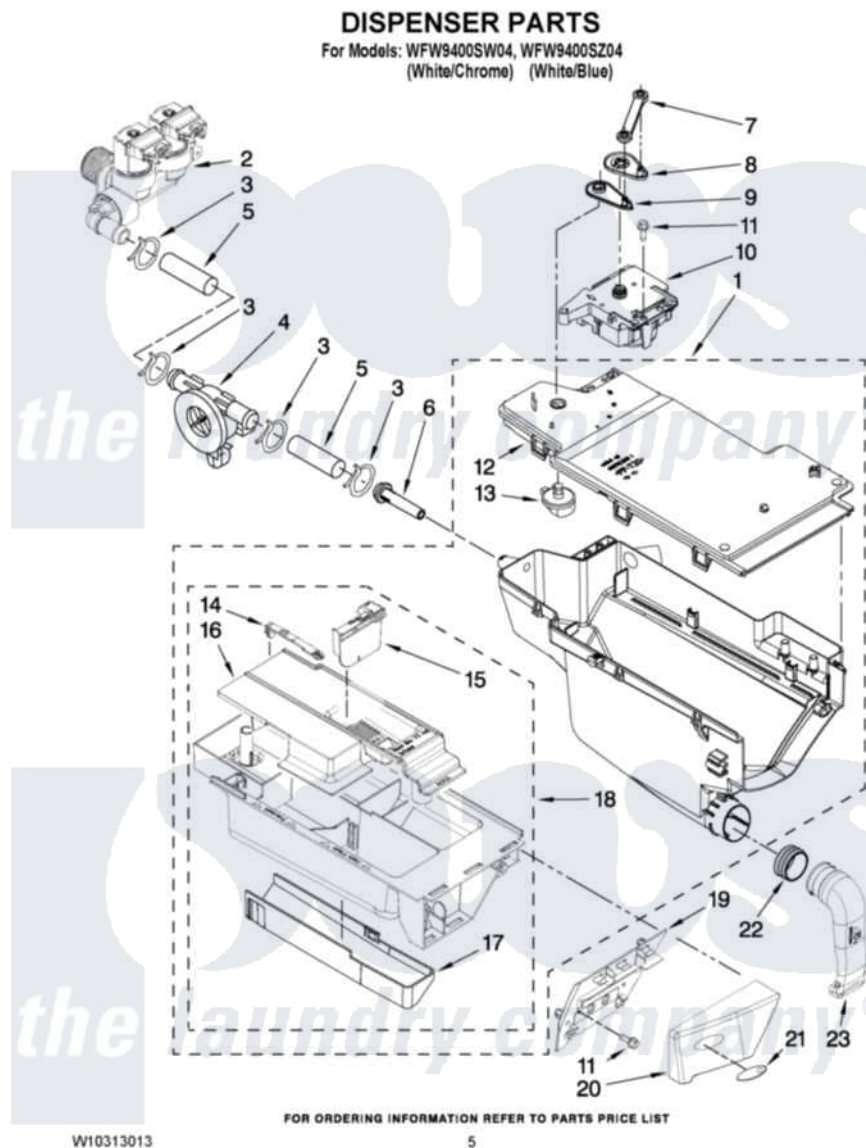

Whirlpool WFW9400SZ04 04 - DISPENSER PARTS

Whirlpool Residential Whirlpool WFW9400SZ04 Washer Parts Parts Diagram 04 - DISPENSER PARTS
Click on the part number to view part

Item	Original Part Number	Replaced By	Status	Part Description
1	W10169232			Dispenser, Complete
2	W10289387			Valve, Water Inlet
3	8181751	489503		Clamp
4	8181696	W10110225		Flowmeter
5	W10275565			Hose, Inlet Valve To Flowmeter
6	8183181			Nozzle, Inlet
7	8183183			Lever, Water Distribution
8	8183184			Cam, Actuator
9	W10161052			Lever, Water Distribution
10	W10283468	W10352973		Actuator
11	8181661			Screw, Actuator
12	W10164400			Plate, Distribution
13	8181712			Nozzle, Distribution
14	8181721			Hook, Drawer
15	W10121596			Separator, With Selection Slider

16	W10121861		Syphon, Bleach/Softener
17	8183179		Cover, Detergent Drawer
18	8183174		Drawer, Detergent
19	W10156617		Bracket, Handle Fixation
20	8183234	280214	Handle
21	8183253		Medallion
22	8181747		Seal
23	8181718		Tube, Dispenser To Bellow