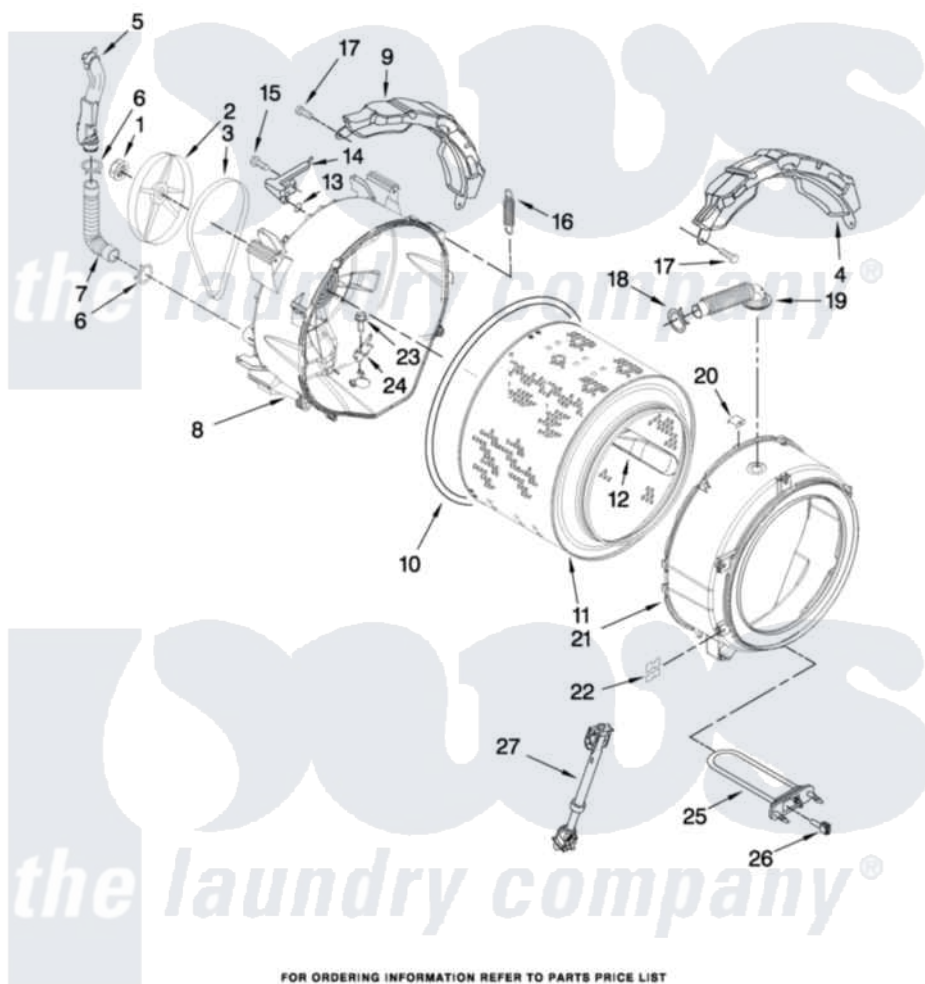

Whirlpool WFW9400SZ04 05 - TUB AND BASKET PARTS

TUB AND BASKET PARTS

For Models: WFW9400SW04, WFW9400SZ04
(White/Chrome) (White/Blue)

W10313013

FOR ORDERING INFORMATION REFER TO PARTS PRICE LIST

7

Whirlpool Residential Whirlpool WFW9400SZ04 Washer Parts Parts Diagram 05 - TUB AND BASKET PARTS

[Click on the part number to view part](#)

Item	Original Part Number	Replaced By	Status	Part Description
1	8181672	W10283361		Nut, Pulley
2	8182650			Pulley
3	8181670	W10388414		Belt
4	8181645	W10008880		Counterweight, Front
5	W10253670			Pipe, Ventilation
6	W10208156			Clamp
7	8181743			Hose, Exhaust
8	W10253856	W10253866		Tub-Outer
9	8181644			Counterweight, Rear
10	8181673			Gasket, Tub
11	W10250648	W10269756		Basket
12	W10250572			Baffle, Tub
13	W10250553			O-Ring, Air Trap
14	8181731			Airtrap
15	8181785			Screw
16	8182814			Spring, Suspension

17	8181647	W10182109	Screw-Kit
18	8181742	3367052	Clamp, Hose
19	8183187	8540015	Hose, Exhaust
20	8181667	8540092	Clamp, Tub
21	8182312	285981	Tub-Outer
22	8182512		Nut, Push-In
23	8182214		Screw
24	W10250558		Bracket, Heater Support
25	8182666		Element, Heating
26	8181705		Ntc
27	8182812		Shock Absorber