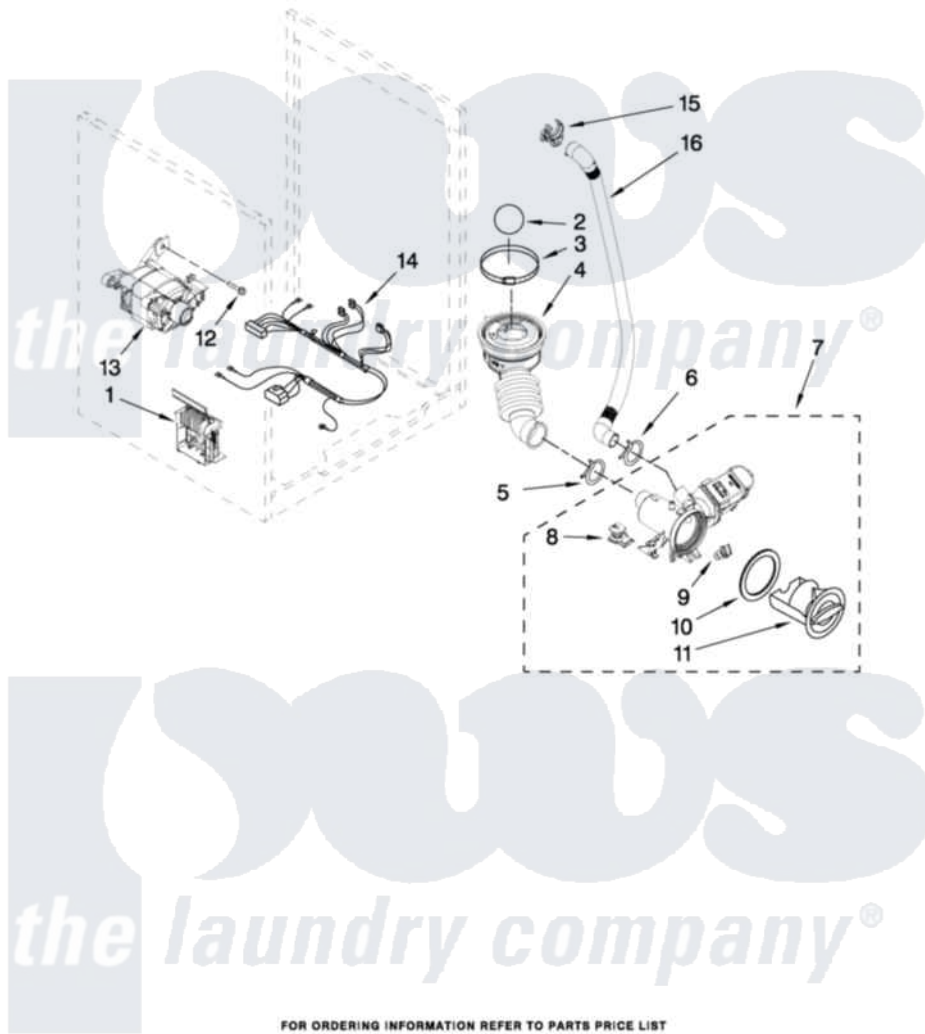

Whirlpool WFW9400SZ04 06 - PUMP AND MOTOR PARTS

PUMP AND MOTOR PARTS

For Models: WFW9400SW04, WFW9400SZ04
(White/Chrome) (White/Blue)

W10313013

FOR ORDERING INFORMATION REFER TO PARTS PRICE LIST

9

Whirlpool Residential Whirlpool WFW9400SZ04 Washer Parts Parts Diagram 06 - PUMP AND MOTOR PARTS

Click on the part number to view part

Item	Original Part Number	Replaced By	Status	Part Description
1	8183196			Motor Control Unit
2	W10121657			Ball
3	8181734	696392		Hose Clamp
4	8181732			Hose, Tub To Pump
5	8181753	285655		Clamp, Hose
6	8181752	3367052		Clamp, Hose
7	8182821	280187		Pump-Water
8	8182820			Grommet, Damper
9	8182816			Grommet, Damper
10	8181736			Seal, Filter Cap
11	8183027			Cap, Filter
12	W10128585			Bolt, Motor
13	8182793			Motor, Drive
14	W10189680			Harness, Motor
15	8182209			Retainer, Drain Hose
16	8181740	W10003250		Hose, Drain-Inner