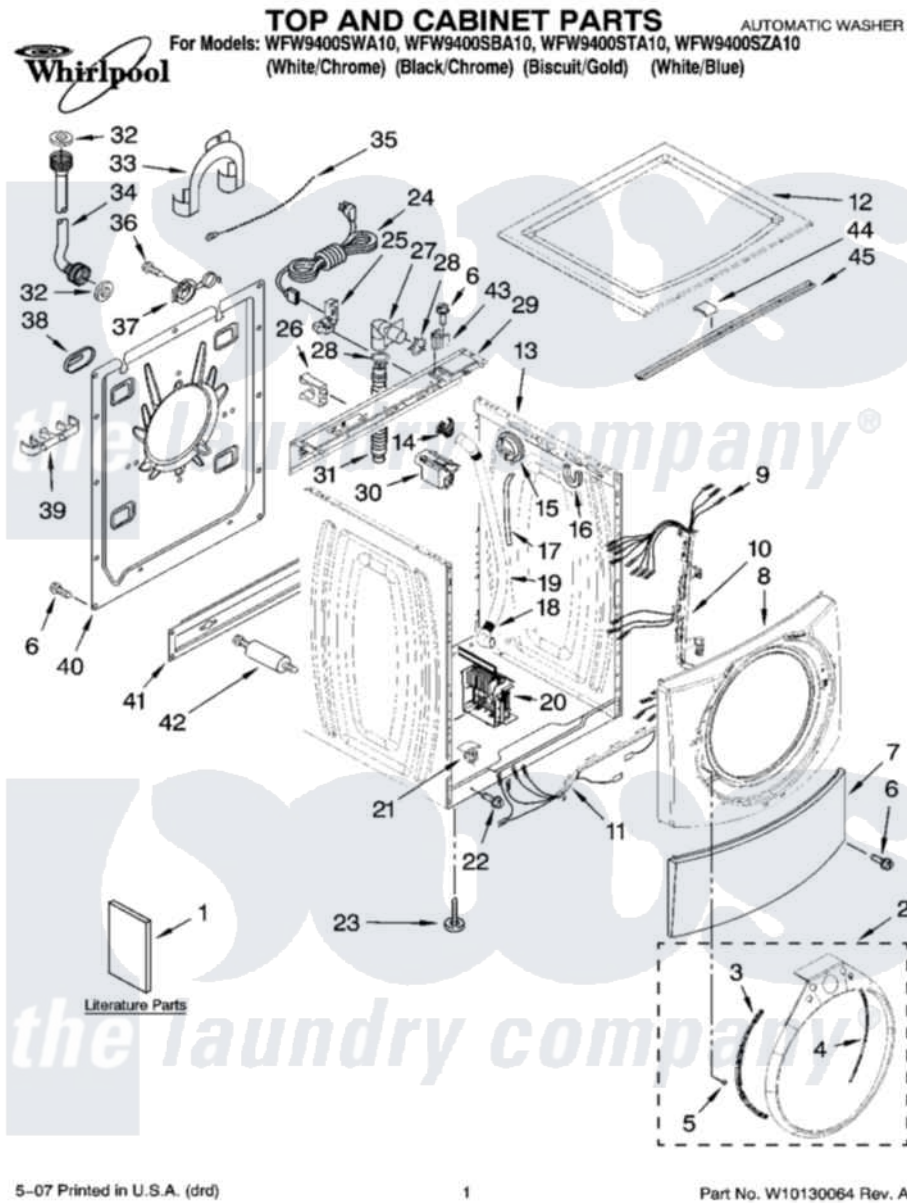

Whirlpool WFW9400SZA10 01 - TOP AND CABINET PARTS

5-07 Printed in U.S.A. (drd)

1

Part No. W10130064 Rev. A

Whirlpool [Residential Whirlpool WFW9400SZA10 Washer Parts](#) Parts Diagram 01 - TOP AND CABINET PARTS
 Click on the part number to view part

Item	Original Part Number	Replaced By	Status	Part Description
1	8183052			Use And Care Guide
"	8183018		Not Available	Tech Sheet
"	W10114111		Not Available	Energy Guide
"	8183017		Not Available	Quick Start Guide
2	W10068780	8183223		Trim Ring, Teardrop Assembly
"	W10068820	8183225		Trim Ring, Teardrop Assembly
"	W10068790	8183224		Trim Ring, Teardrop Assembly
"	W10068830	8183226		Trim Ring, Teardrop Assembly
3	W10015770	8183208		Bracket, Trim Fixation
4	W10015780	8183209		Bracket, Trim Fixation
5	W10029650	8183210		Clip, Trim
6	W10015090	489442		Screw 3 2217757 Roller, Front
7	W10003640	8181643		Toe Panel
"	W10115651			Toe Panel
"	W10115654		Not Available	Toe Panel (Biscuit)
8	W10015580	W10015590		Panel