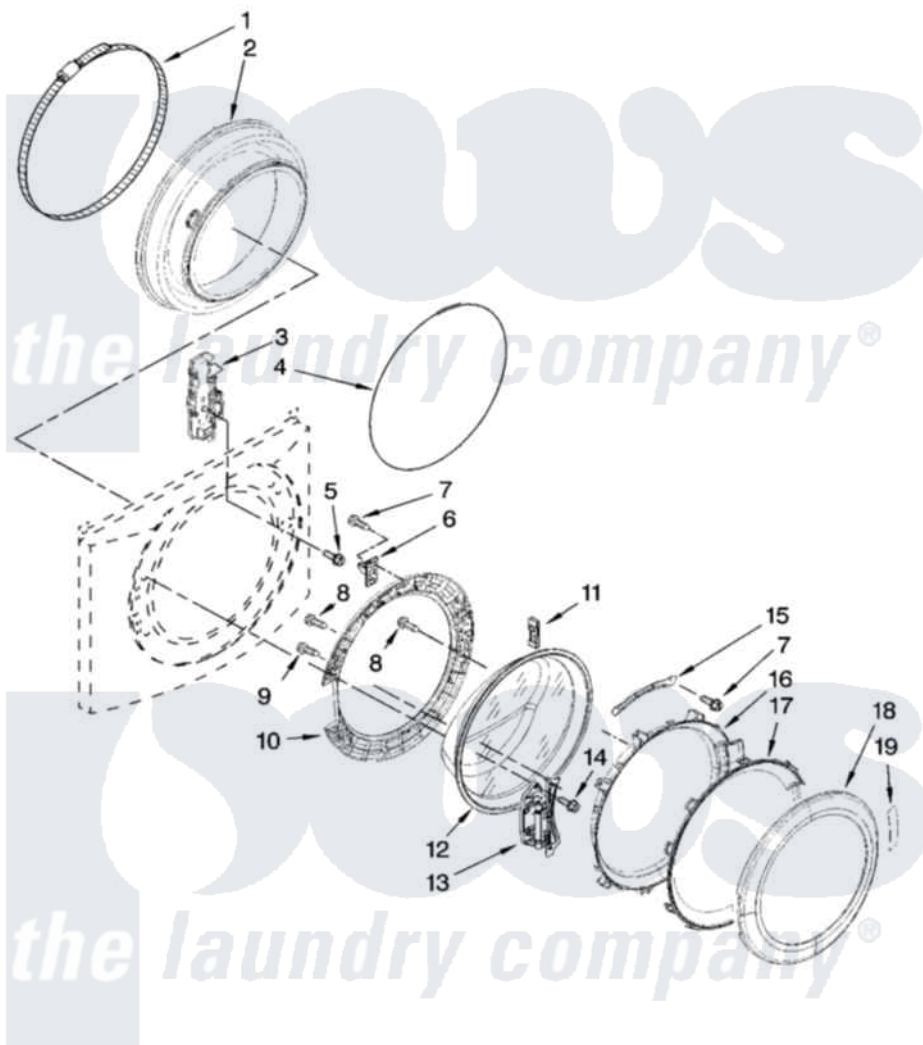

# Whirlpool WFW9400SZA10 02 - DOOR AND LATCH PARTS

## DOOR AND LATCH PARTS

For Models: WFW9400SWA10, WFW9400SBA10, WFW9400STA10, WFW9400SZA10  
(White/Chrome) (Black/Chrome) (Biscuit/Gold) (White/Blue)

W10130064

3

Whirlpool [Residential Whirlpool WFW9400SZA10 Washer Parts](#) Parts Diagram 02 - DOOR AND LATCH PARTS

[Click on the part number to view part](#)

Item	Original Part Number	Replaced By	Status	Part Description
1	W10100790	<a href="#">8182210</a>		Clamp, Bellow
2	W10003800	<a href="#">8182119</a>		Bellow
3	8540772	<a href="#">W10253483</a>		Lock, Door
4	W10003490	<a href="#">8182211</a>		Clamp, Bellow To Front Panel
5	<a href="#">8540725</a>			Screw
6	W10003390	<a href="#">W10217552</a>		Hook, Door
7	8540513	<a href="#">8182214</a>		Screw
8	8540282	<a href="#">8181661</a>		Screw, Actuator
9	8540284	<a href="#">8181660</a>		Screw
10	W10003390	<a href="#">W10217552</a>		Hook, Door
11	W10003430	<a href="#">W10128586</a>		Clamp, Glass Support
12	W10003520	<a href="#">8181655</a>		Glass, Door
13	W10005090	<a href="#">8183202</a>		Hinge, Door
14	W10015090	<a href="#">489442</a>		Screw 3 2217757 Roller, Front
15	W10003440	<a href="#">W10295703</a>		Clamp, Glass
16	W10005220	<a href="#">8183256</a>		Frame, Door Front Support

17	W10008990	<a href="#">8183255</a>	Screen, Door
18	W10069030	<a href="#">W10069120</a>	Trim Ring, Outer Door
"	W10069090	<a href="#">W10069160</a>	Ring-Trim
"	W10069060	<a href="#">W10069150</a>	Ring-Trim
19	<a href="#">W10121607</a>		Pad, Door Handle