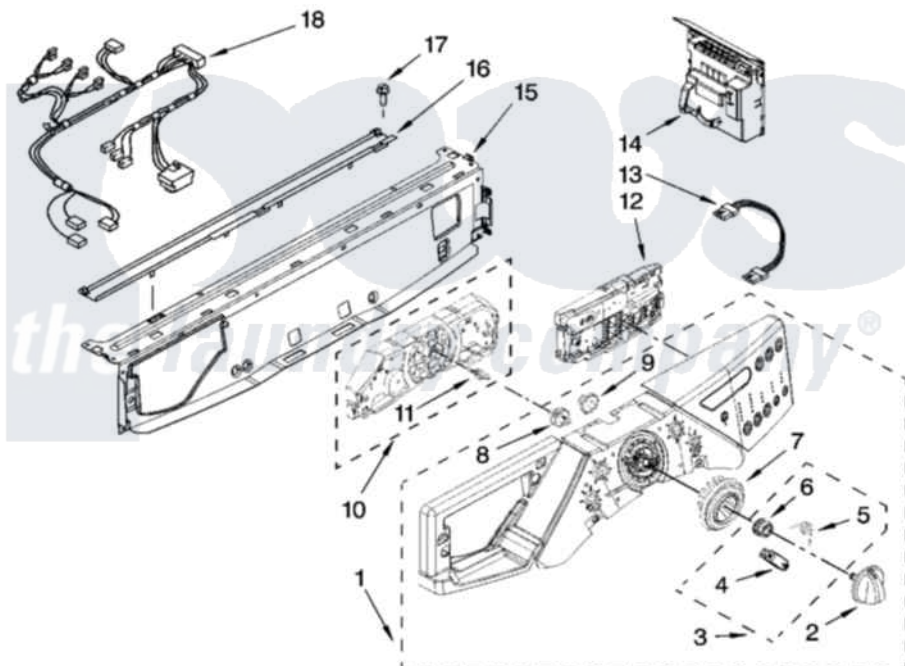

Whirlpool WFW9400SZA10 03 - CONTROL PANEL PARTS

CONTROL PANEL PARTS

For Models: WFW9400SWA10, WFW9400SBA10, WFW9400STA10, WFW9400SZA10
(White/Chrome) (Black/Chrome) (Biscuit/Gold) (White/Blue)

4

W10130064

Whirlpool [Residential Whirlpool WFW9400SZA10 Washer Parts](#) Parts Diagram 03 - CONTROL PANEL PARTS

[Click on the part number to view part](#)

Item	Original Part Number	Replaced By	Status	Part Description
1	8183229			Panel, Control
"	8183230			Panel, Control
"	8183231			Panel, Control
"	8183232			Panel, Control
2	W10131369			Knob, Control
"	W10131370			Knob, Control
"	W10131372			Knob, Control
"	W10131373			Knob, Control
3	W10133927			Wheel, Detent Kit
4	W10131661	W10133927		Wheel, Detent Kit
5	W10131377	W10133927		Wheel, Detent Kit
6	W10131378	W10133927		Wheel, Detent Kit
7	W10131376	W10012410		Knob, Light Ring
8	W10131381			Wheel, Encoder
9	W10131382	W10012440		Retainer-Snap
10	8183262	W10164402		User Interface, Center

11	8183177		Adapter, Encoder Wheel
12	8183263	W10319813	Control-Elec
13	8183254		Harness, Wiring
14	W10015500		Microcomputer, Machine Control
15	W10059240		Brace, Front Top
16	W10003700	8183204	Channel, Water
17	W10015090	489442	Screw 3 2217757 Roller, Front
18	W10003450		Harness, Wiring