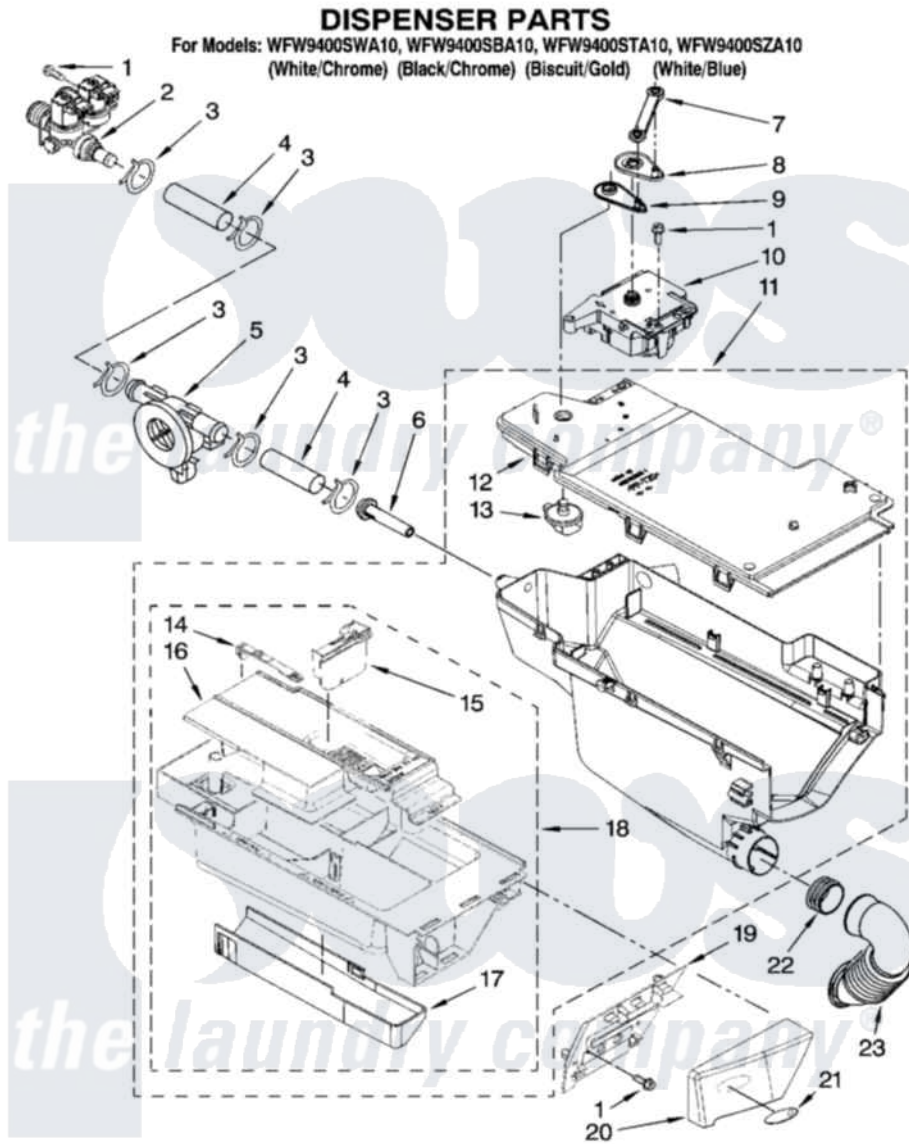

# Whirlpool WFW9400SZA10 04 - DISPENSER PARTS

W10130064

5

Whirlpool [Residential Whirlpool WFW9400SZA10 Washer Parts](#) Parts Diagram 04 - DISPENSER PARTS  
 Click on the part number to view part

Item	Original Part Number	Replaced By	Status	Part Description
1	8540282	<a href="#">8181661</a>		Screw, Actuator
2	<a href="#">8540751</a>			Valve, Water Inlet
3	370450	<a href="#">596669</a>		Clamp, Manifold
4	<a href="#">W10003220</a>			Hose, Flowmeter And Valve
5	<a href="#">W10110225</a>			Flowmeter
6	8540042	<a href="#">8183181</a>		Nozzle, Inlet
7	W10003830	<a href="#">8183183</a>		Lever, Water Distribution
8	W10003190	<a href="#">8183184</a>		Cam, Actuator
9	W10003180	<a href="#">W10161052</a>		Lever, Water Distribution
10	W10065190	<a href="#">W10352973</a>		Actuator
11	<a href="#">W10015450</a>			Dispenser, Complete
12	W10005080	<a href="#">W10164400</a>		Plate, Distribution
13	W10003110	<a href="#">8181712</a>		Nozzle, Distribution
14	W10003170	<a href="#">8181721</a>		Hook, Drawer
15	W10015200	<a href="#">W10121596</a>		Separator, With Selection Slider
16	<a href="#">W10009120</a>			Syphon, Bleach/Softener

17	W10003140	<a href="#">8183179</a>	Cover, Detergent Drawer
18	<a href="#">W10114234</a>		Drawer, Detergent
19	8183238	<a href="#">W10156617</a>	Bracket, Handle Fixation
20	8183234	<a href="#">280214</a>	Handle
"	8183235	<a href="#">280215</a>	Handle
"	8183236	<a href="#">280216</a>	Handle
21	3956001	<a href="#">8183253</a>	Medallion
22	W10003360	<a href="#">8181747</a>	Seal
23	W10005300	<a href="#">8181718</a>	Tube, Dispenser To Bellow