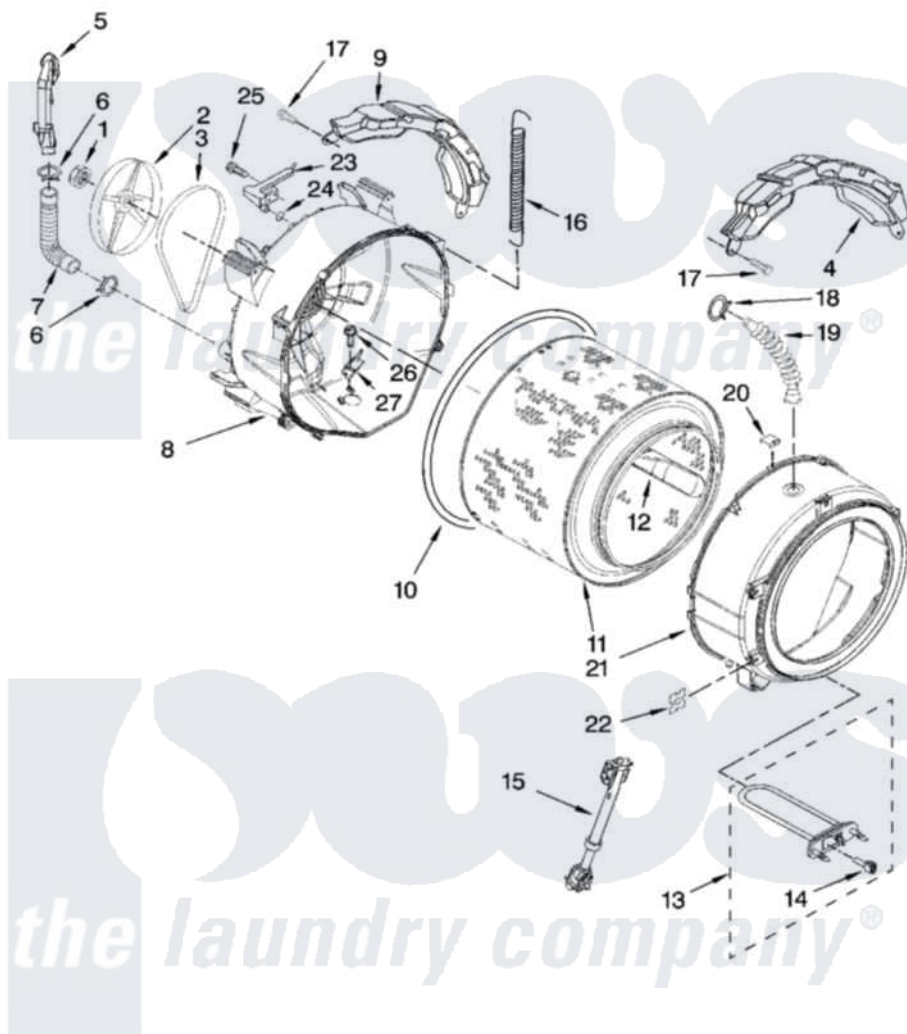

Whirlpool WFW9400SZA10 05 - TUB AND BASKET PARTS

TUB AND BASKET PARTS

For Models: WFW9400SWA10, WFW9400SBA10, WFW9400STA10, WFW9400SZA10
(White/Chrome) (Black/Chrome) (Biscuit/Gold) (White/Blue)

W10130064

7

Whirlpool [Residential Whirlpool WFW9400SZA10 Washer Parts](#) Parts Diagram 05 - TUB AND BASKET PARTS

[Click on the part number to view part](#)

Item	Original Part Number	Replaced By	Status	Part Description
1	8533999	W10283361		Nut, Pulley
2	W10003730	8182650		Pulley
3	W10116915	W10388414		Belt
4	W10008880			Counterweight, Front
5	W10003500			Pipe, Ventilation
6	8540010	W10208156		Clamp
7	W10004330	8181743		Hose, Exhaust
8	W10004050	W10131285		Tub-Outer
9	W10019740			Counterweight, Rear
10	W10036350			Gasket, Tub
11	W10002820			Basket, Complete
12	W10002770	W10200794		Baffle, Tub
13	8540323	8182666		Element, Heating
14	8540226	8181705		Ntc
15	W10015830			Shock Absorber
16	W10127411	8182814		Spring, Suspension

17	W10094780	W10182109	Screw-Kit
18	3363365		Clamp, Hose
19	8540015		Hose, Exhaust
20	8540092		Clamp, Tub
21	W10004180	280238	Tub-Outer
22	8540072	8182512	Nut, Push-In
23	W10003600	8181731	Airtrap
24	W10004270	W10250553	O-Ring, Air Trap
25	8540513	8182214	Screw
26	8540880	8182214	Screw
27	W10015240	W10250558	Bracket, Heater Support