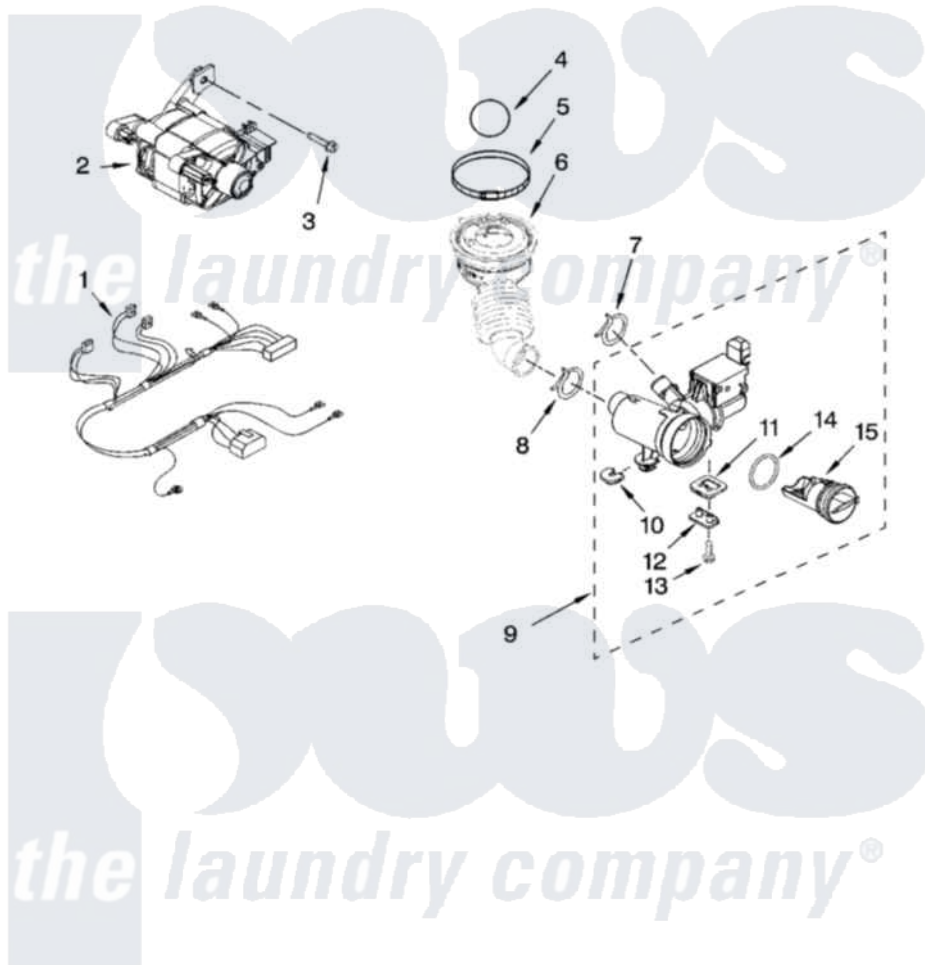

Whirlpool WFW9400SZA10 06 - PUMP AND MOTOR PARTS, OPTIONAL PARTS (NOT INCLUDED)

PUMP AND MOTOR PARTS

For Models: WFW9400SWA10, WFW9400SBA10, WFW9400STA10, WFW9400SZA10
(White/Chrome) (Black/Chrome) (Biscuit/Gold) (White/Blue)

W10130064

9

Whirlpool [Residential Whirlpool WFW9400SZA10 Washer Parts](#) Parts Diagram 06 - PUMP AND MOTOR PARTS, OPTIONAL PARTS (NOT INCLUDED).
Click on the part number to view part

Item	Original Part Number	Replaced By	Status	Part Description
1	W10116561			Harness, Motor
2	W10004230	W10140583		Motor, Drive
3	8540134			Bolt, Motor
4	W10003330	W10121657		Ball
5	8540008			Clamp
6	W10003240	8181732		Hose, Tub To Pump
7	356138			Clamp, Hose
8	370448	616099		Clamp
9	W10117829	W10130913		Pump
10	W10034820			Foot, Rubber
11	W10034830			Foot, Rubber
12	8540033			Cap, Right Foot
13	8533964			Screw, 10-16 X 1.25
14	8540025	W10130913		Pump
15	8540996	W10130913		Pump