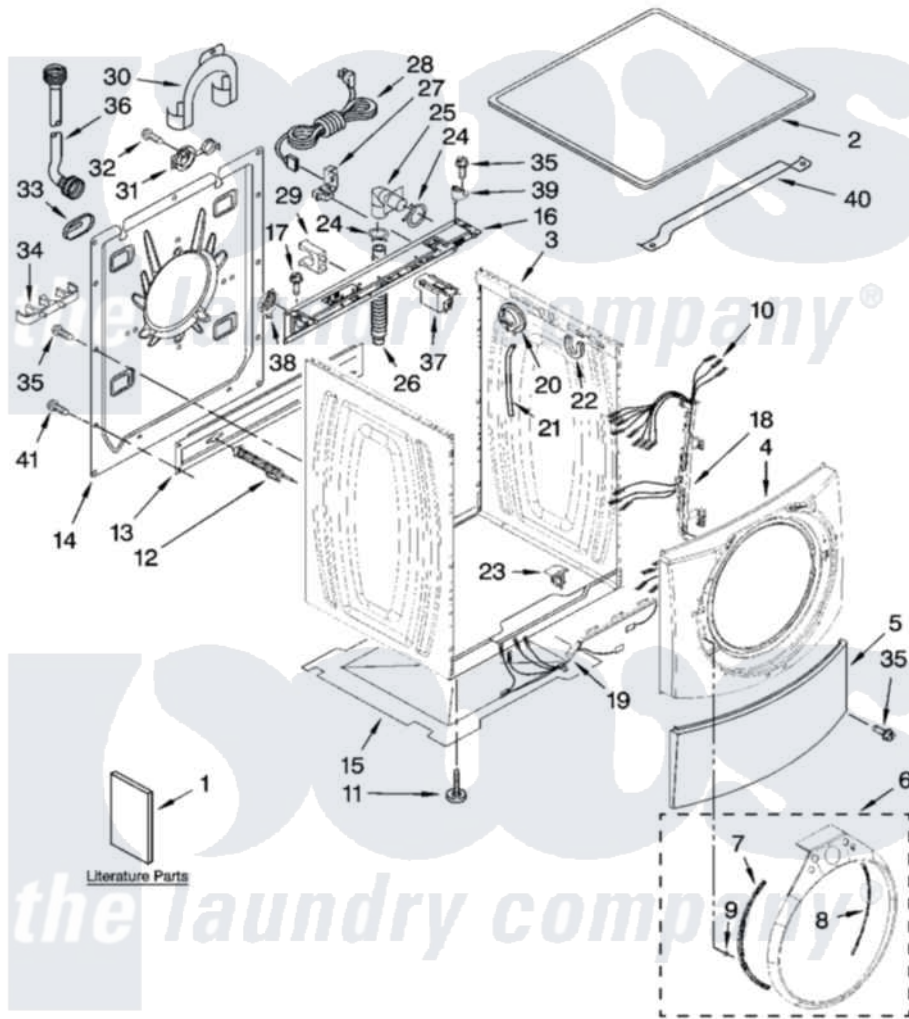

Whirlpool WFW9400VE01 01 - TOP AND CABINET PARTS

TOP AND CABINET PARTS

For Model: WFW9400VE01
(Ocean Sapphire)

AUTOMATIC
WASHER

7-08 Printed in U.S.A. (drd)(bay)

1

Part No. W10208126 Rev. A

Whirlpool [Residential Whirlpool WFW9400VE01 Washer Parts](#) Parts Diagram 01 - TOP AND CABINET PARTS

[Click on the part number to view part](#)

Item	Original Part Number	Replaced By	Status	Part Description
1	8183052			Use And Care Guide
"	W10168566		Not Available	Tech Sheet
"	8183017		Not Available	Quick Start Guide
"	W10140716		Not Available	Energy Guide
2	W10208051			Top
3	W10208052			Cabinet
4	W10208048			Panel, Front
5	W10208049			Toe Panel
6	W10208776			Trim Ring, Teardrop Assembly
7	8183208			Bracket, Trim Fixation
8	8183209			Bracket, Trim Fixation
9	8183210			Clip, Trim
10	8183189			Harness, Wiring
11	8181636			Foot, Leveling
12	8182797	W10289554A		Bolt
"	8182798	W10289554A		Bolt

13	8182661	W10003040	Brace, Transport
14	8182698		Panel, Rear
15	8181635		Pan, Bottom
16	W10138248		Brace, Rear
17	8181756	488729	Screw
18	W10121609		Channel, Harness
19	W10121610		Channel, Harness
20	8181695		Switch, Pressure
21	8181739	W10004260	Hose, Pressure Switch
22	8181763		Bracket, Spring
23	8182830	W10085220	Microswitch
24	8181752	3367052	Clamp, Hose
25	8181738		Connector, Hose Outlet
26	8181737		Hose, Drain
27	8181690	8182635	Strain Relief
28	8183009		Cord, Power
29	8182702		Clip, Outer Hose Holder
30	8181768	W10280024	U-Bend, Drain Hose
31	8182699		Grommet, Cord Support
32	8182201		Screw, 3 X 8 mm
33	8182700	8540268	Cover, Transport
34	8182701		Clip, Outer Hose Holder
35	8181828	488729	Screw
36	8182795	89503	Hose-Inlet
"	8182792	89503	Hose-Inlet
37	8183019	W10326464	Filter, Interference
38	8183030		Grid, Ventilation
39	W10138249		Spacer, Top
40	8181632		Brace, Top
41	W10157885		Screw, 4.2 X 14