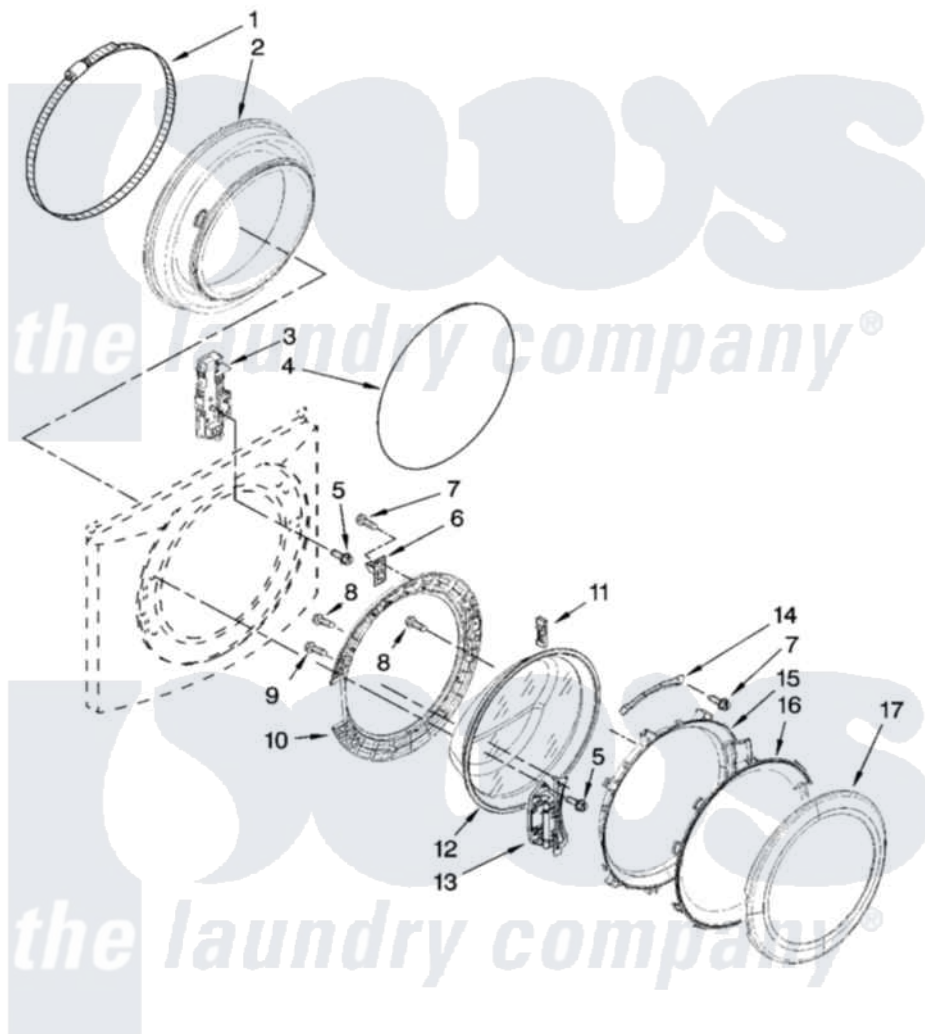

# Whirlpool WFW9400VE01 02 - DOOR AND LATCH PARTS

## DOOR AND LATCH PARTS

For Model: WFW9400VE01  
(Ocean Sapphire)

W10208126

3

Whirlpool [Residential Whirlpool WFW9400VE01 Washer Parts](#) Parts Diagram 02 - DOOR AND LATCH PARTS

[Click on the part number to view part](#)

Item	Original Part Number	Replaced By	Status	Part Description
1	<a href="#">8182210</a>			Clamp, Bellow
2	<a href="#">8182119</a>			Bellow
3	<a href="#">8183270</a>			Lock, Door
4	<a href="#">8182211</a>			Clamp, Bellow To Front Panel
5	8181760	<a href="#">8540725</a>		Screw
6	8183198	<a href="#">W10217552</a>		Hook, Door
7	8181758	<a href="#">8182214</a>		Screw
8	<a href="#">8181661</a>			Screw, Actuator
9	<a href="#">8181660</a>			Screw
10	<a href="#">8183195</a>			Frame, Door Back Support
11	8181659	<a href="#">W10128586</a>		Clamp, Glass Support
12	<a href="#">8181655</a>			Glass, Door
13	<a href="#">8183202</a>			Hinge, Door
14	8183199	<a href="#">W10295703</a>		Clamp, Glass
15	<a href="#">8183256</a>			Frame, Door Front Support
16	<a href="#">8183255</a>			Screen, Door