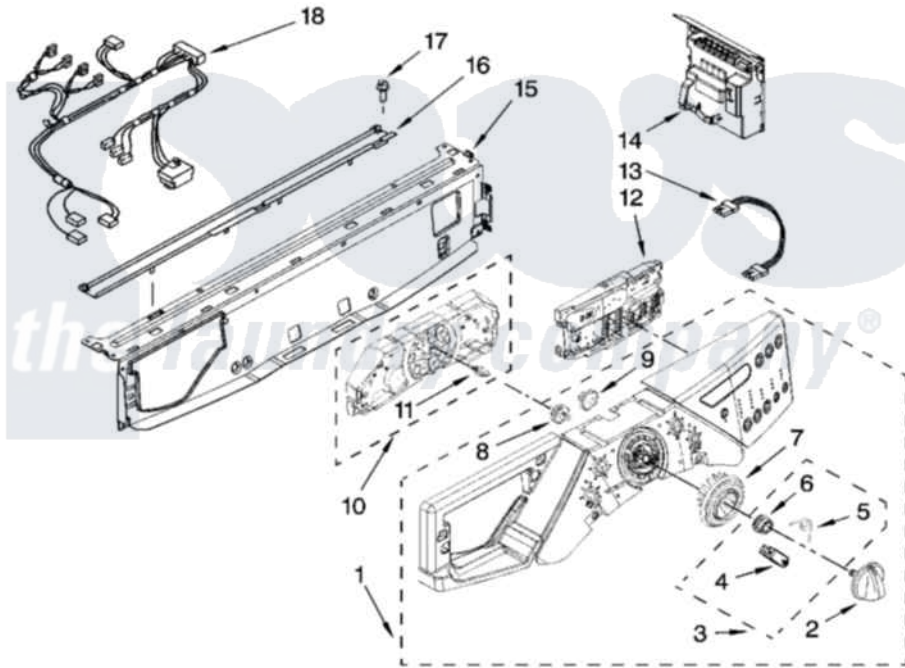

# Whirlpool WFW9400VE01 03 - CONTROL PANEL PARTS

## CONTROL PANEL PARTS

For Model: WFW9400VE01  
(Ocean Sapphire)

Whirlpool [Residential Whirlpool WFW9400VE01 Washer Parts](#) Parts Diagram 03 - CONTROL PANEL PARTS

[Click on the part number to view part](#)

Item	Original Part Number	Replaced By	Status	Part Description
1	<a href="#">W10208777</a>			Panel, Control
2	<a href="#">W10216390</a>			Knob, Control
3	<a href="#">W10133927</a>			Wheel, Detent Kit
4	W10131661	<a href="#">W10133927</a>		Wheel, Detent Kit
5	W10131377	<a href="#">W10133927</a>		Wheel, Detent Kit
6	W10131378	<a href="#">W10133927</a>		Wheel, Detent Kit
7	W10131376	<a href="#">W10012410</a>		Knob, Light Ring
8	<a href="#">W10131381</a>			Wheel, Encoder
9	W10131382	<a href="#">W10012440</a>		Retainer-Snap
10	<a href="#">W10164402</a>			User Interface, Center
11	<a href="#">8183177</a>			Adapter, Encoder Wheel
12	W10191964	<a href="#">W10319813</a>		Control-Elec
13	W10168511	<a href="#">8183254</a>		Harness, Wiring
14	<a href="#">8183259</a>			Microcomputer, Machine Control
15	8183203	<a href="#">W10059240</a>		Brace, Front Top
16	<a href="#">8183204</a>			Channel, Water