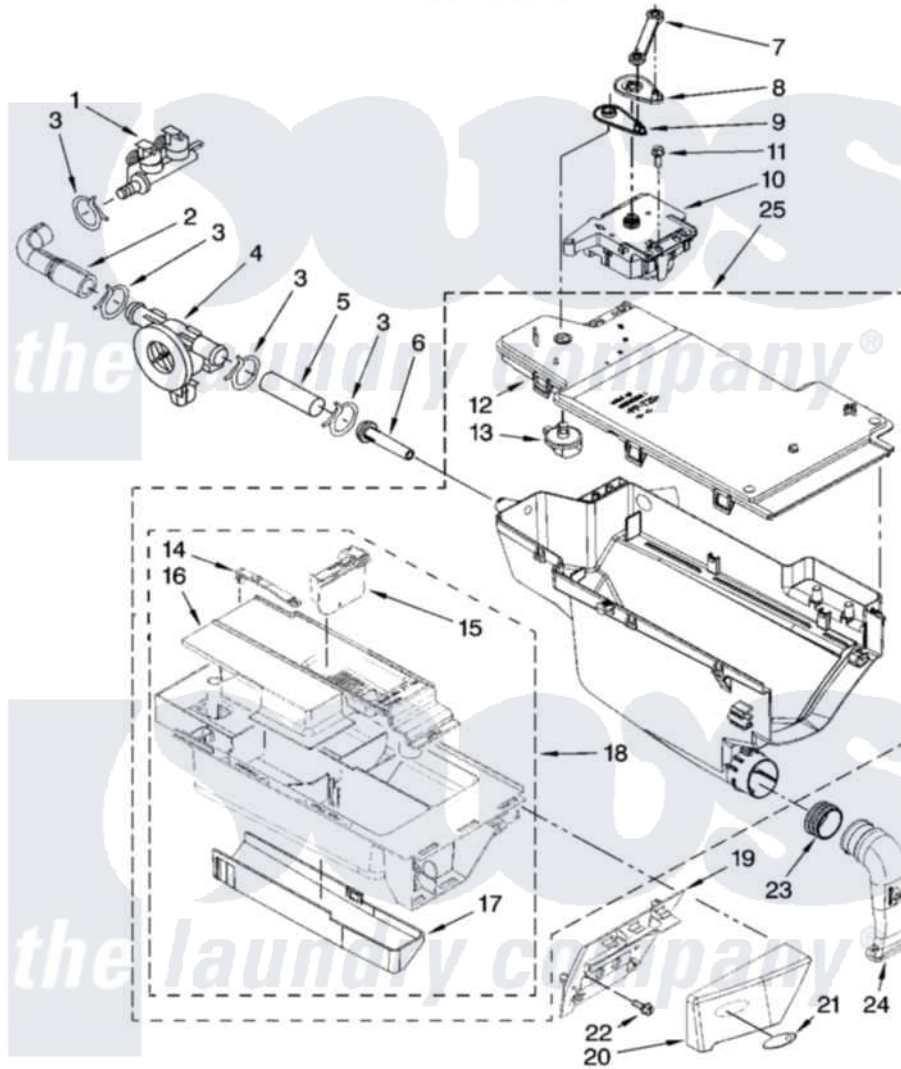

Whirlpool WFW9400VE01 04 - DISPENSER PARTS

DISPENSER PARTS

For Model: WFW9400VE01
(Ocean Sapphire)

W10208126

5

Whirlpool [Residential Whirlpool WFW9400VE01 Washer Parts](#) Parts Diagram 04 - DISPENSER PARTS
Click on the part number to view part

Item	Original Part Number	Replaced By	Status	Part Description
1	8182862			Valve, Inlet
2	8183182			Hose, Flowmeter
3	8181751	489503		Clamp
4	8181696	W10110225		Flowmeter
5	8183180			Hose, Inlet Nozzle
6	8183181			Nozzle, Inlet
7	8183183			Lever, Water Distribution
8	8183184			Cam, Actuator
9	W10161052			Lever, Water Distribution
10	8183186	W10352973		Actuator
11	8181661			Screw, Actuator
12	W10164400			Plate, Distribution
13	8181712			Nozzle, Distribution
14	8181721			Hook, Drawer
15	W10121596			Separator, With Selection Slider
16	W10121861			Syphon, Bleach/Softener

17	8183179		Cover, Detergent Drawer
18	8183174		Drawer, Detergent
19	W10156617		Bracket, Handle Fixation
20	W10208778	W10208779	Handle
21	8183253		Medallion
22	8182214		Screw
23	8181747		Seal
24	8181718		Tube, Dispenser To Bellow
25	W10169232		Dispenser, Complete