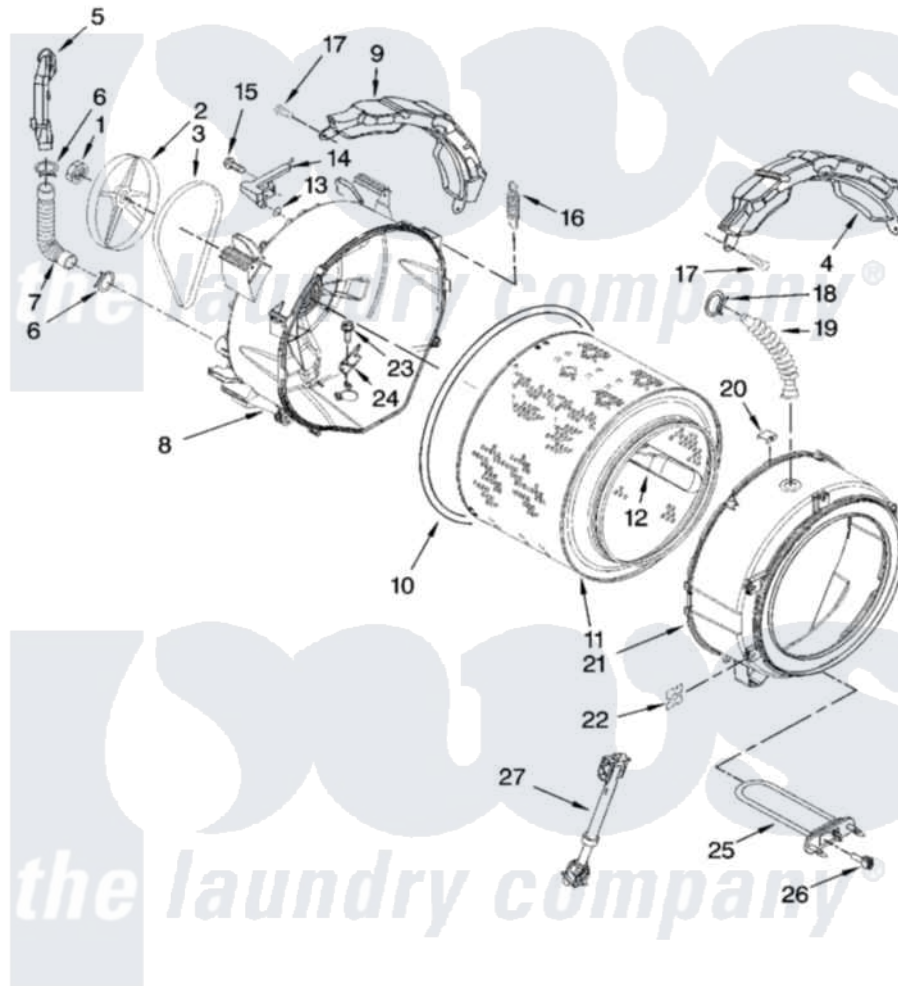

# Whirlpool WFW9400VE01 05 - TUB AND BASKET PARTS

## TUB AND BASKET PARTS

For Model: WFW9400VE01  
(Ocean Sapphire)

W10208126

7

Whirlpool Residential Whirlpool WFW9400VE01 Washer Parts Parts Diagram 05 - TUB AND BASKET PARTS  
Click on the part number to view part

Item	Original Part Number	Replaced By	Status	Part Description
1	8181672	<a href="#">W10283361</a>		Nut, Pulley
2	<a href="#">8182650</a>			Pulley
3	8181670	<a href="#">W10388414</a>		Belt
4	8181645	<a href="#">W10008880</a>		Counterweight, Front
5	<a href="#">8181744</a>			Pipe, Ventilation
6	<a href="#">W10208156</a>			Clamp
7	<a href="#">8181743</a>			Hose, Exhaust
8	8181666	<a href="#">W10253866</a>		Tub-Outer
9	<a href="#">8181644</a>			Counterweight, Rear
10	<a href="#">8181673</a>			Gasket, Tub
11	8182247	<a href="#">W10269756</a>		Basket
12	<a href="#">8182233</a>			Baffle, Basket
13	8181748	<a href="#">W10250553</a>		O-Ring, Air Trap
14	<a href="#">8181731</a>			Airtrap
15	<a href="#">8181785</a>			Screw
16	<a href="#">8182814</a>			Spring, Suspension

17	8181647	<a href="#">W10182109</a>	Screw-Kit
18	8181742	<a href="#">3367052</a>	Clamp, Hose
19	8183187	<a href="#">8540015</a>	Hose, Exhaust
20	8181667	<a href="#">8540092</a>	Clamp, Tub
21	8182312	<a href="#">285981</a>	Tub-Outer
22	<a href="#">8182512</a>		Nut, Push-In
23	<a href="#">8182214</a>		Screw
24	8181686	<a href="#">W10250558</a>	Bracket, Heater Support
25	<a href="#">8182666</a>		Element, Heating
26	<a href="#">8181705</a>		Ntc
27	<a href="#">8182812</a>		Shock Absorber