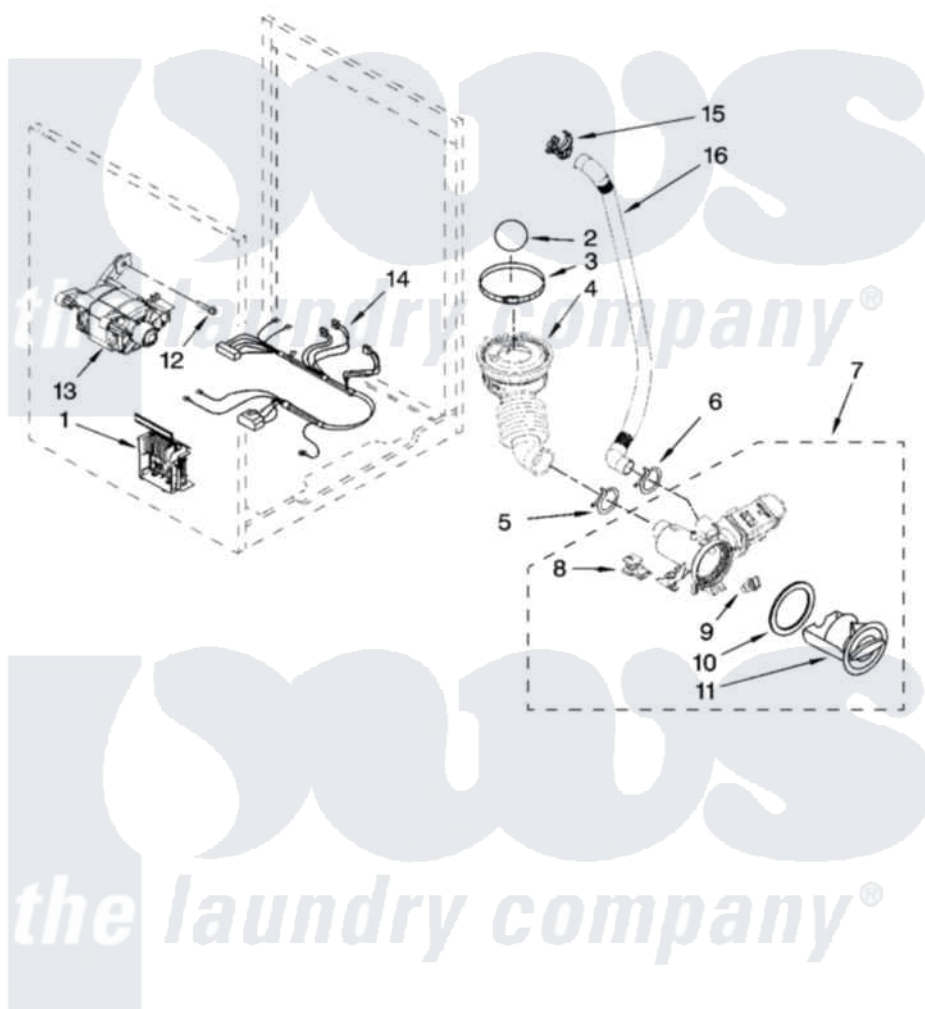

Whirlpool WFW9400VE01 06 - PUMP AND MOTOR PARTS, OPTIONAL PARTS (NOT INCLUDED)

PUMP AND MOTOR PARTS

For Model: WFW9400VE01
(Ocean Sapphire)

W10208126

9

Whirlpool [Residential Whirlpool WFW9400VE01 Washer Parts](#) Parts Diagram 06 - PUMP AND MOTOR PARTS, OPTIONAL PARTS (NOT INCLUDED)
Click on the part number to view part

Item	Original Part Number	Replaced By	Status	Part Description
1	8183196			Motor Control Unit
2	W10121657			Ball
3	8181734	696392		Hose Clamp
4	8181732			Hose, Tub To Pump
5	8181753	285655		Clamp, Hose
6	8181752	3367052		Clamp, Hose
7	8182821	280187		Pump-Water
8	8182820			Grommet, Damper
9	8182816			Grommet, Damper
10	8181736			Seal, Filter Cap
11	8183027			Cap, Filter
12	W10128585			Bolt, Motor
13	8182793			Motor, Drive
14	8183188			Harness, Motor
15	8182209			Retainer, Drain Hose

16	8181740	W10003250	Hose, Drain-Inner
		W10202940	Paint, Touch-Up
"	BLANK	Not Available	ACCESSORY PARTS
"	285863		Water System Parts
"	4396899	8212452	Guard-Rear
"	38005	8541503	Kit, Stack Assembly
"	W10135699		Affresh Odor Remover