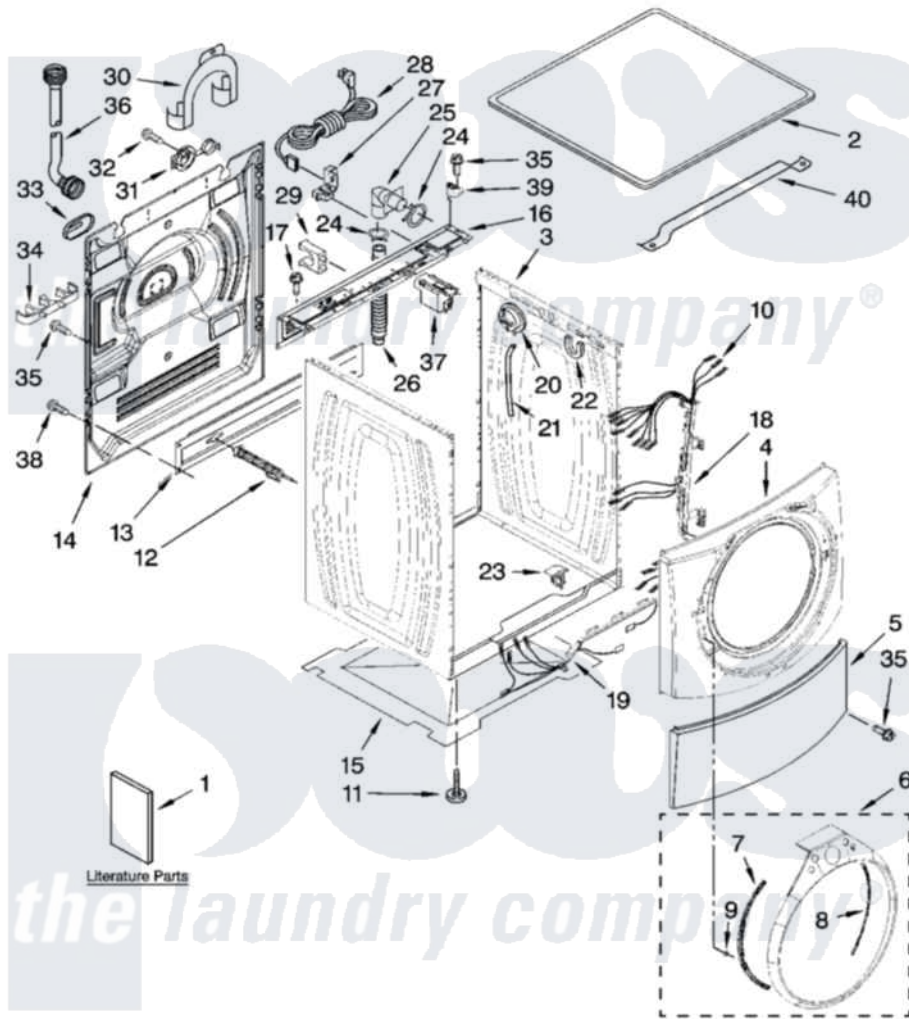

Whirlpool WFW9400VE02 01 - TOP AND CABINET PARTS

TOP AND CABINET PARTS

For Model: WFW9400VE02
(Ocean Sapphire)

AUTOMATIC
WASHER

02-09 Printed in U.S.A. (drd) (eeb)

1

Part No. W10252273 Rev. A

Whirlpool [Residential Whirlpool WFW9400VE02 Washer Parts](#) Parts Diagram 01 - TOP AND CABINET PARTS

[Click on the part number to view part](#)

Item	Original Part Number	Replaced By	Status	Part Description
1	W10158202		Not Available	Use & Care Guide
"	W10250503		Not Available	Tech Sheet
"	8183017		Not Available	Quick Start Guide
"	W10223674		Not Available	Energy Guide
2	W10208051			Top
3	W10250660			Cabinet
4	W10208048			Panel, Front
5	W10208049			Toe Panel
6	W10208776			Trim Ring, Teardrop Assembly
7	8183208			Bracket, Trim Fixation
8	8183209			Bracket, Trim Fixation
9	8183210			Clip, Trim
10	8183189			Harness, Wiring
11	8181636			Foot, Leveling
12	8182797	W10289554A		Bolt
"	8182798	W10289554A		Bolt

13	8182661	W10003040	Brace, Transport
14	W10242507		Panel, Rear
15	8181635		Pan, Bottom
16	W10250578		Brace, Rear
17	8181756	488729	Screw
18	W10121609		Channel, Harness
19	W10121610		Channel, Harness
20	8181695		Switch, Pressure
21	8181739	W10004260	Hose, Pressure Switch
22	8181763		Bracket, Spring
23	W10189678	W10085220	Microswitch
24	8181752	3367052	Clamp, Hose
25	8181738		Connector, Hose Outlet
26	8181737		Hose, Drain
27	8181690	8182635	Strain Relief
28	8183009		Cord, Power
29	8182702		Clip, Outer Hose Holder
30	8181768	W10280024	U-Bend, Drain Hose
31	8182699		Grommet, Cord Support
32	8182201		Screw, 3 X 8 mm
33	8182700	8540268	Cover, Transport
34	8182701		Clip, Outer Hose Holder
35	8181828	488729	Screw
36	8182795	89503	Hose-Inlet
"	8182792	89503	Hose-Inlet
37	8183019	W10326464	Filter, Interference
38	W10157885		Screw, 4.2 X 14
39	W10138249		Spacer, Top
40	8181632		Brace, Top