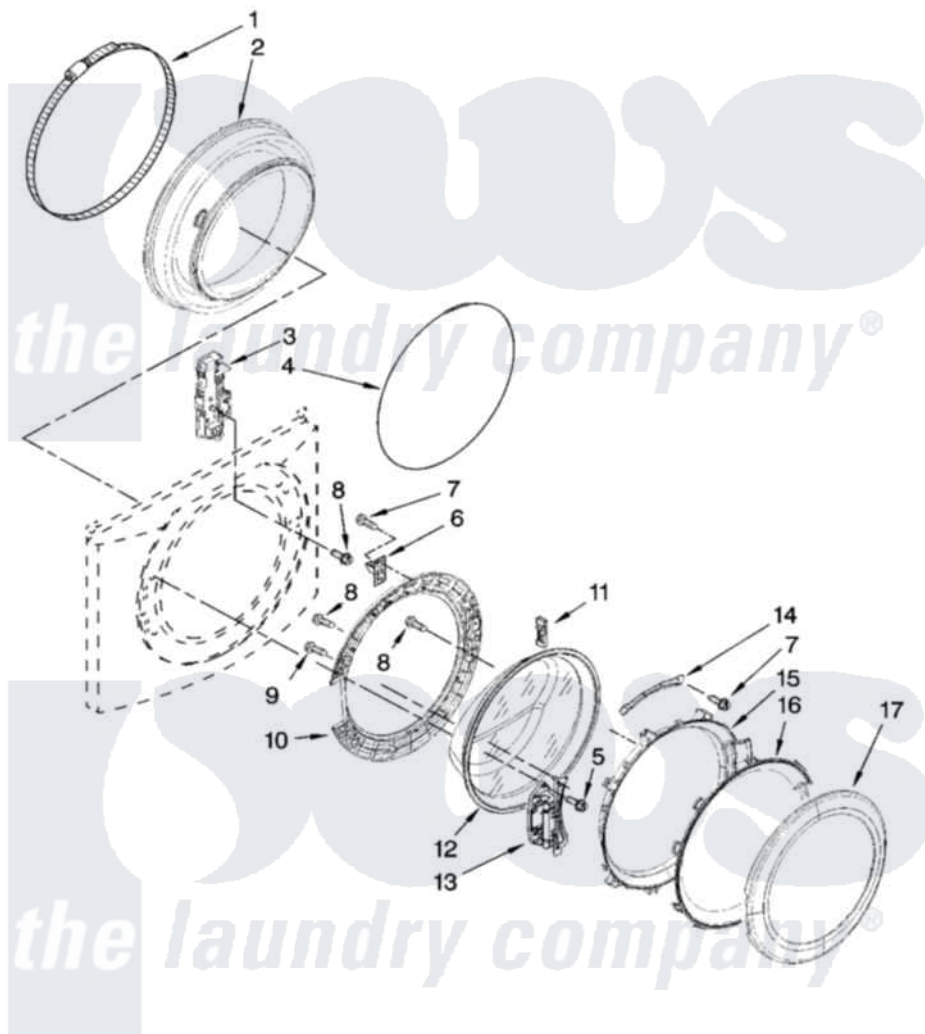

Whirlpool WFW9400VE02 02 - DOOR AND LATCH PARTS

DOOR AND LATCH PARTS

For Model: WFW9400VE02
(Ocean Sapphire)

W10252273

3

Whirlpool [Residential Whirlpool WFW9400VE02 Washer Parts](#) Parts Diagram 02 - DOOR AND LATCH PARTS

[Click on the part number to view part](#)

Item	Original Part Number	Replaced By	Status	Part Description
1	8182210			Clamp, Bellow
2	8182119			Bellow
3	8183270			Lock, Door
4	8182211			Clamp, Bellow To Front Panel
5	8181760	8540725		Screw
6	8183198	W10217552		Hook, Door
7	8181758	8182214		Screw
8	8181661			Screw, Actuator
9	8181660			Screw
10	8183195			Frame, Door Back Support
11	8181659	W10128586		Clamp, Glass Support
12	8181655			Glass, Door
13	8183202			Hinge, Door
14	8183199	W10295703		Clamp, Glass
15	8183256			Frame, Door Front Support
16	8183255			Screen, Door