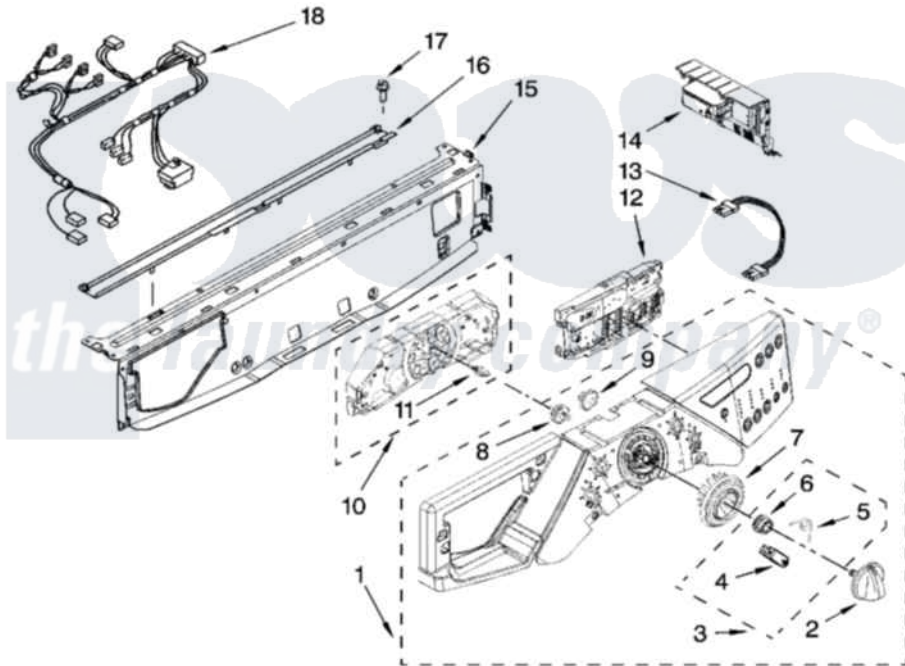

# Whirlpool WFW9400VE02 03 - CONTROL PANEL PARTS

## CONTROL PANEL PARTS

For Model: WFW9400VE02  
(Ocean Sapphire)

Whirlpool [Residential Whirlpool WFW9400VE02 Washer Parts](#) Parts Diagram 03 - CONTROL PANEL PARTS  
Click on the part number to view part

Item	Original Part Number	Replaced By	Status	Part Description
1	<a href="#">W10208777</a>			Panel, Control
2	<a href="#">W10216390</a>			Knob, Control
3	<a href="#">W10133927</a>			Wheel, Detent Kit
4	W10131661	<a href="#">W10133927</a>		Wheel, Detent Kit
5	W10131377	<a href="#">W10133927</a>		Wheel, Detent Kit
6	W10131378	<a href="#">W10133927</a>		Wheel, Detent Kit
7	W10131376	<a href="#">W10012410</a>		Knob, Light Ring
8	<a href="#">W10131381</a>			Wheel, Encoder
9	W10131382	<a href="#">W10012440</a>		Retainer-Snap
10	<a href="#">W10164402</a>			User Interface, Center
11	<a href="#">8183177</a>			Adapter, Encoder Wheel
12	W10191964	<a href="#">W10319813</a>		Control-Elec
13	W10168511	<a href="#">8183254</a>		Harness, Wiring
14	<a href="#">8183259</a>			Microcomputer, Machine Control
15	8183203	<a href="#">W10059240</a>		Brace, Front Top
16	<a href="#">8183204</a>			Channel, Water