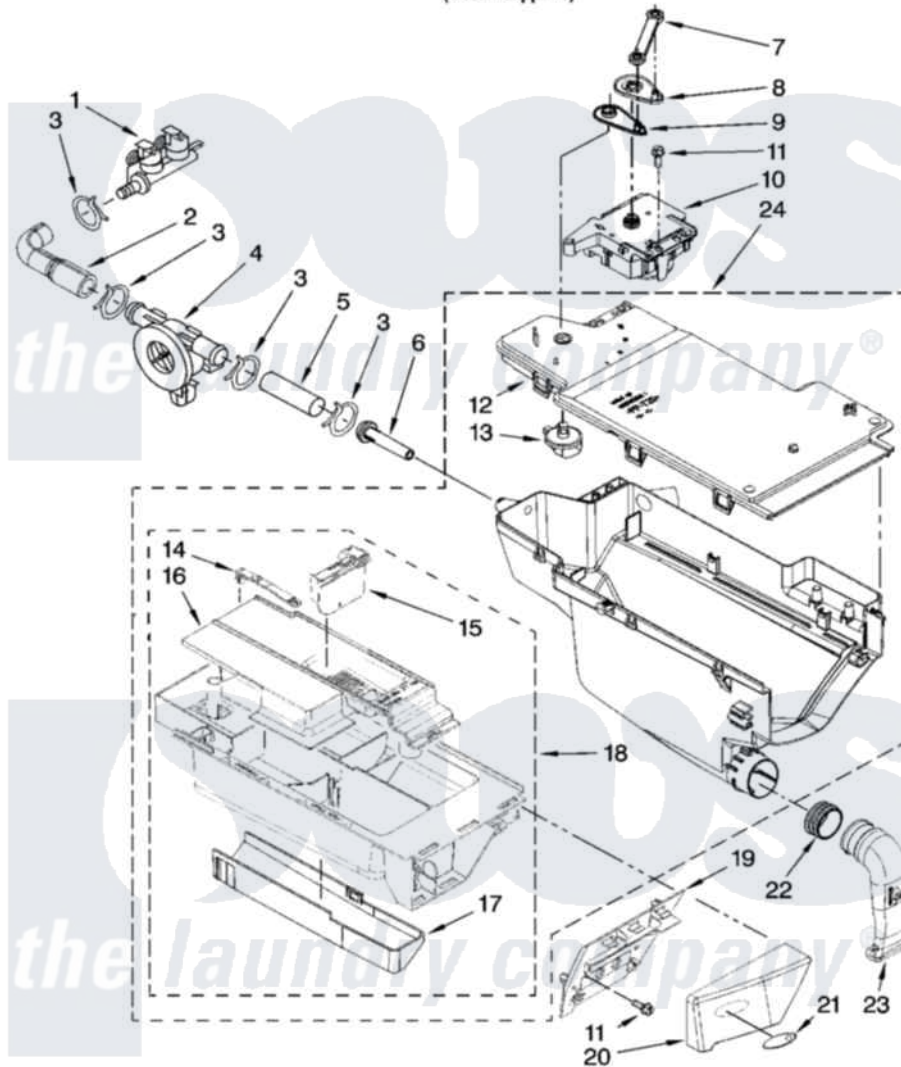

Whirlpool WFW9400VE02 04 - DISPENSER PARTS

DISPENSER PARTS

For Model: WFW9400VE02
(Ocean Sapphire)

W10252273

5

Whirlpool [Residential Whirlpool WFW9400VE02 Washer Parts](#) Parts Diagram 04 - DISPENSER PARTS
Click on the part number to view part

Item	Original Part Number	Replaced By	Status	Part Description
1	8182862			Valve, Inlet
2	8183182			Hose, Flowmeter
3	8181751	489503		Clamp
4	8181696	W10110225		Flowmeter
5	8183180			Hose, Inlet Nozzle
6	8183181			Nozzle, Inlet
7	8183183			Lever, Water Distribution
8	8183184			Cam, Actuator
9	W10161052			Lever, Water Distribution
10	8183186	W10352973		Actuator
11	8181661			Screw, Actuator
12	W10164400			Plate, Distribution
13	8181712			Nozzle, Distribution
14	8181721			Hook, Drawer
15	W10121596			Separator, With Selection Slider
16	W10121861			Syphon, Bleach/Softener

17	8183179		Cover, Detergent Drawer
18	8183174		Drawer, Detergent
19	W10156617		Bracket, Handle Fixation
20	W10208778	W10208779	Handle
21	8183253		Medallion
22	8181747		Seal
23	8181718		Tube, Dispenser To Bellow
24	W10169232		Dispenser, Complete