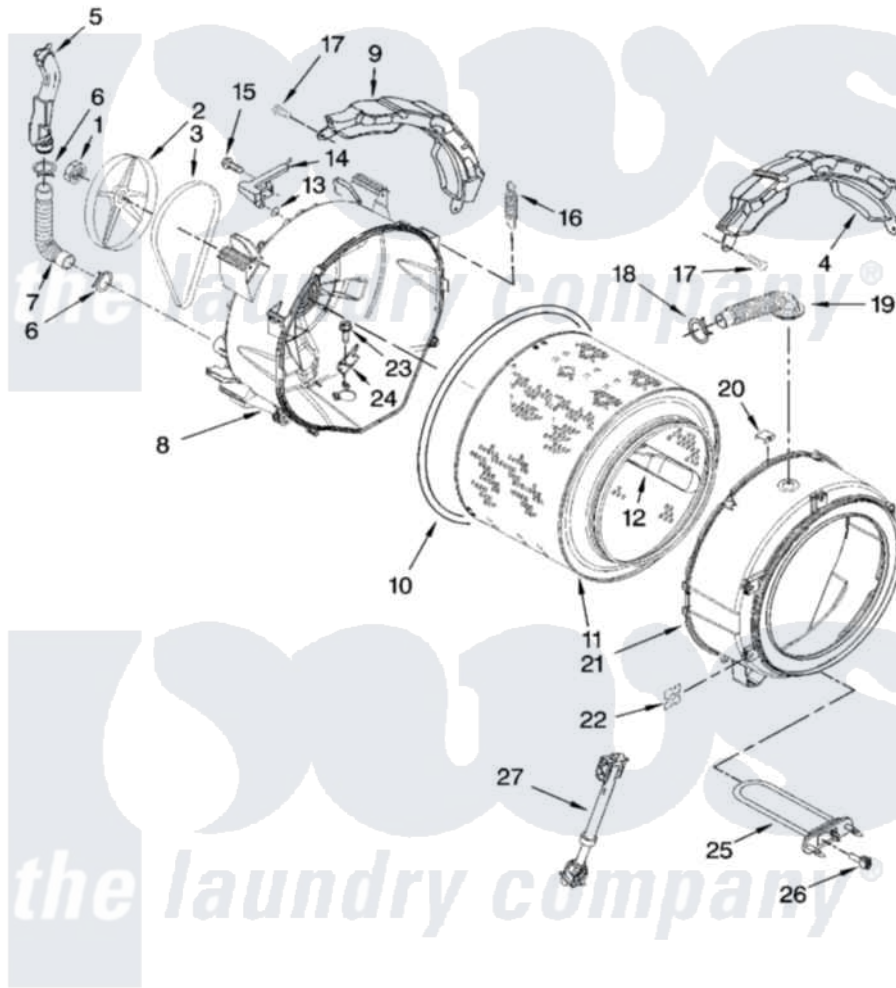

Whirlpool WFW9400VE02 05 - TUB AND BASKET PARTS

TUB AND BASKET PARTS

For Model: WFW9400VE02
(Ocean Sapphire)

W10252273

7

Whirlpool Residential Whirlpool WFW9400VE02 Washer Parts Parts Diagram 05 - TUB AND BASKET PARTS
Click on the part number to view part

Item	Original Part Number	Replaced By	Status	Part Description
1	8181672	W10283361		Nut, Pulley
2	8182650			Pulley
3	8181670	W10388414		Belt
4	8181645	W10008880		Counterweight, Front
5	W10253670			Pipe, Ventilation
6	W10208156			Clamp
7	8181743			Hose, Exhaust
8	W10253856	W10253866		Tub-Outer
9	8181644			Counterweight, Rear
10	8181673			Gasket, Tub
11	W10250648	W10269756		Basket
12	W10250572			Baffle, Tub
13	W10250553			O-Ring, Air Trap
14	8181731			Airtrap
15	8181785			Screw
16	8182814			Spring, Suspension

17	8181647	W10182109	Screw-Kit
18	8181742	3367052	Clamp, Hose
19	8183187	8540015	Hose, Exhaust
20	8181667	8540092	Clamp, Tub
21	8182312	285981	Tub-Outer
22	8182512		Nut, Push-In
23	8182214		Screw
24	W10250558		Bracket, Heater Support
25	8182666		Element, Heating
26	8181705		Ntc
27	8182812		Shock Absorber