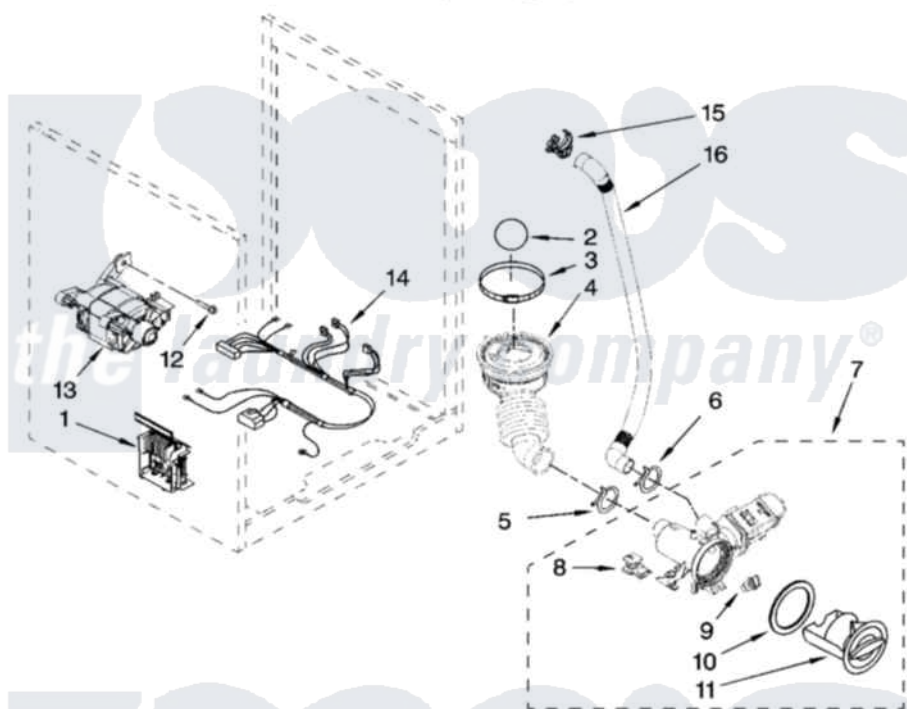

Whirlpool WFW9400VE02 06 - PUMP AND MOTOR PARTS

PUMP AND MOTOR PARTS

For Model: WFW9400VE02
(Ocean Sapphire)

W10252273

9

Whirlpool [Residential Whirlpool WFW9400VE02 Washer Parts](#) Parts Diagram 06 - PUMP AND MOTOR PARTS

[Click on the part number to view part](#)

Item	Original Part Number	Replaced By	Status	Part Description
1	8183196			Motor Control Unit
2	W10121657			Ball
3	8181734	696392		Hose Clamp
4	8181732			Hose, Tub To Pump
5	8181753	285655		Clamp, Hose
6	8181752	3367052		Clamp, Hose
7	8182821	280187		Pump-Water
8	8182820			Grommet, Damper
9	8182816			Grommet, Damper
10	8181736			Seal, Filter Cap
11	8183027			Cap, Filter
12	W10128585			Bolt, Motor
13	8182793			Motor, Drive
14	W10189680			Harness, Motor
15	8182209			Retainer, Drain Hose
16	8181740	W10003250		Hose, Drain-Inner