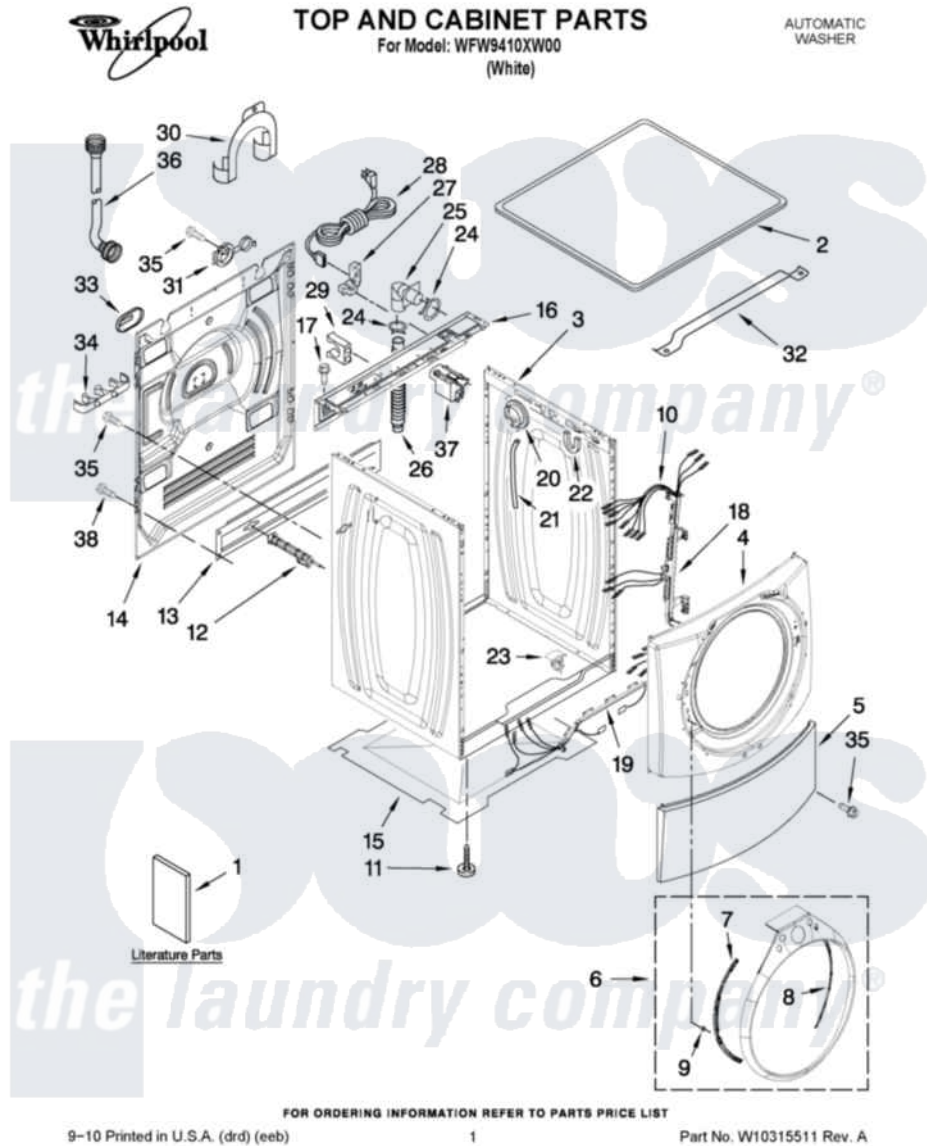

# Whirlpool WFW9410XW00 01 - TOP AND CABINET PARTS

Whirlpool [Residential Whirlpool WFW9410XW00 Washer Parts](#) Parts Diagram 01 - TOP AND CABINET PARTS  
 Click on the part number to view part

Item	Original Part Number	Replaced By	Status	Part Description
1	W10357484		Not Available	USE & CARE GUIDE
"	W10250503		Not Available	Tech Sheet
"	8183017		Not Available	Quick Start Guide
"	W10357485		Not Available	ENERGY GUIDE
2	8181799	<a href="#">8181641</a>		Top
3	<a href="#">W10250656</a>			Cabinet
4	8183151	<a href="#">W10015590</a>		Panel
5	<a href="#">8181643</a>			Toe Panel
6	<a href="#">W10296487</a>			Trim Ring, Teardrop Assembly
7	<a href="#">8183208</a>			Bracket, Trim Fixation
8	<a href="#">8183209</a>			Bracket, Trim Fixation
9	<a href="#">8183210</a>			Clip, Trim
10	<a href="#">W10283494</a>			Harness, Wiring
11	<a href="#">8181636</a>			Foot, Leveling
12	W10283353	<a href="#">W10289554A</a>		Bolt
"	W10283354	<a href="#">W10289554A</a>		Bolt