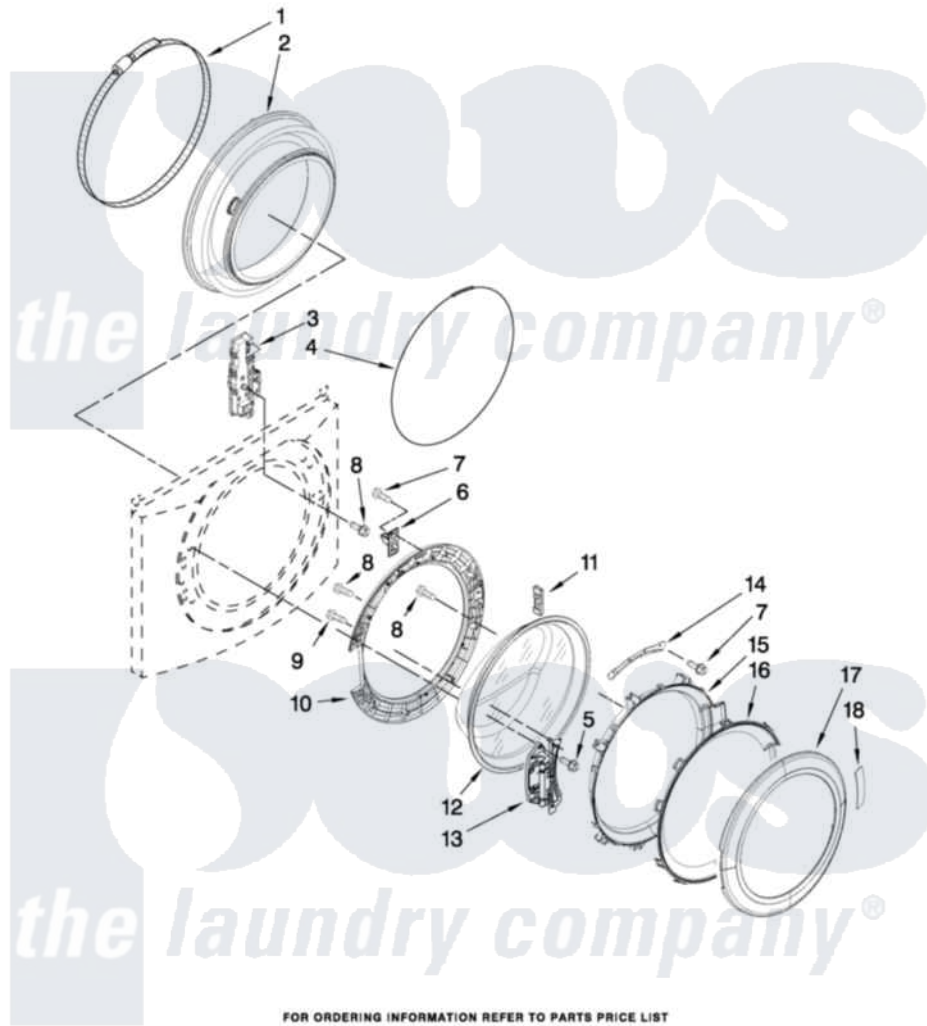

Whirlpool WFW9410XW00 02 - DOOR AND LATCH PARTS

DOOR AND LATCH PARTS

For Model: WFW9410XW00
(White)

W10315511

FOR ORDERING INFORMATION REFER TO PARTS PRICE LIST

3

Whirlpool [Residential Whirlpool WFW9410XW00 Washer Parts](#) Parts Diagram 02 - DOOR AND LATCH PARTS
Click on the part number to view part

Item	Original Part Number	Replaced By	Status	Part Description
1	8182210			Clamp, Bellow
2	8182119			Bellow
3	8183270			Lock, Door
4	8182211			Clamp, Bellow To Front Panel
5	W10313165			Screw
6	W10217552			Hook, Door
7	8181758	8182214		Screw
8	8181661			Screw, Actuator
9	8181660			Screw
10	8183195			Frame, Door Back Support
11	8181659	W10128586		Clamp, Glass Support
12	8181655			Glass, Door
13	8183202			Hinge, Door
14	W10295703			Clamp, Glass
15	8183256			Frame, Door Front Support
16	W10248071	W10153278		Screen, Door