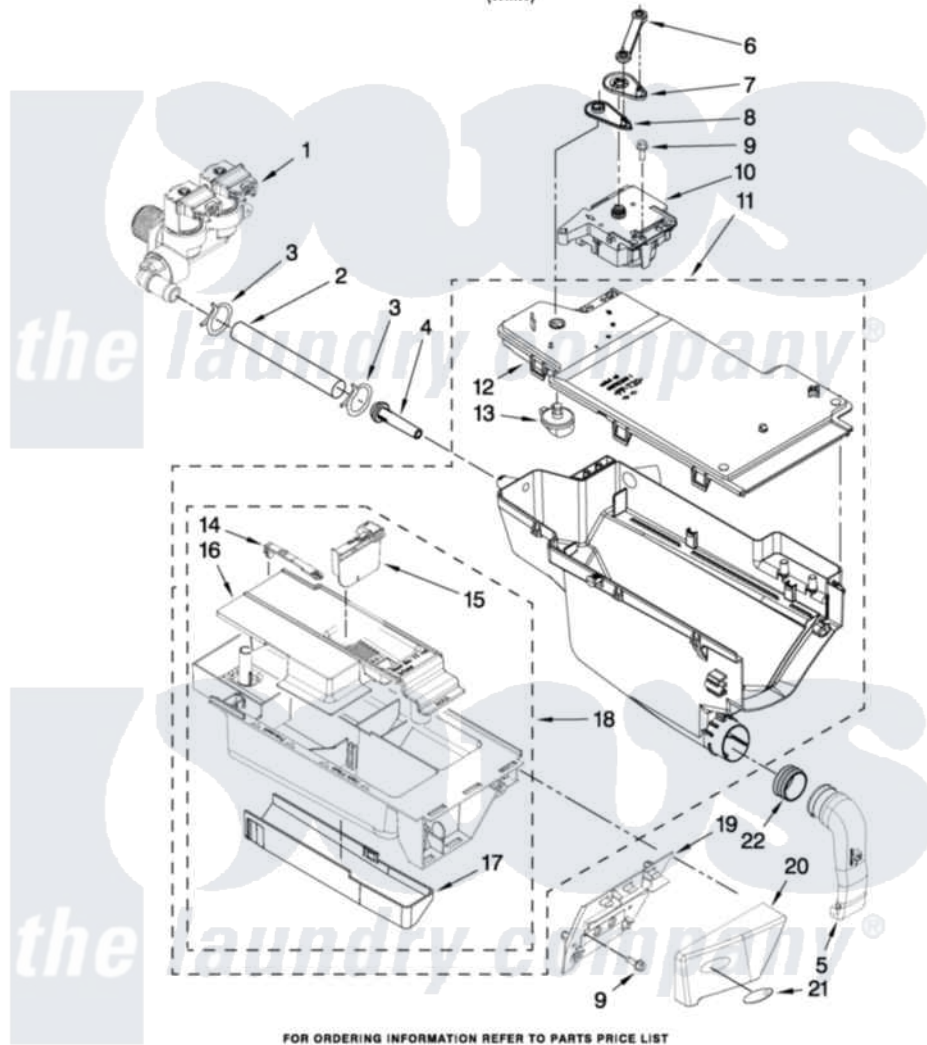

# Whirlpool WFW9410XW00 04 - DISPENSER PARTS

## DISPENSER PARTS

For Model: WFW9410XW00  
(White)

FOR ORDERING INFORMATION REFER TO PARTS PRICE LIST

W10315511

5

Whirlpool Residential Whirlpool WFW9410XW00 Washer Parts Parts Diagram 04 - DISPENSER PARTS

[Click on the part number to view part](#)

Item	Original Part Number	Replaced By	Status	Part Description
1	<a href="#">W10289387</a>			Valve, Water Inlet
2	<a href="#">W10291582</a>			Hose, Inlet Valve To Dispenser
3	8181751	<a href="#">489503</a>		Clamp
4	<a href="#">8183181</a>			Nozzle, Inlet
5	<a href="#">8181718</a>			Tube, Dispenser To Bellow
6	<a href="#">8183183</a>			Lever, Water Distribution
7	<a href="#">8183184</a>			Cam, Actuator
8	<a href="#">W10161052</a>			Lever, Water Distribution
9	<a href="#">8181661</a>			Screw, Actuator
10	W10283468	<a href="#">W10352973</a>		Actuator
11	<a href="#">W10157886</a>			Dispenser, Complete
12	<a href="#">W10164400</a>			Plate, Distribution
13	<a href="#">8181712</a>			Nozzle, Distribution
14	<a href="#">8181721</a>			Hook, Drawer
15	<a href="#">W10121596</a>			Separator, With Selection Slider