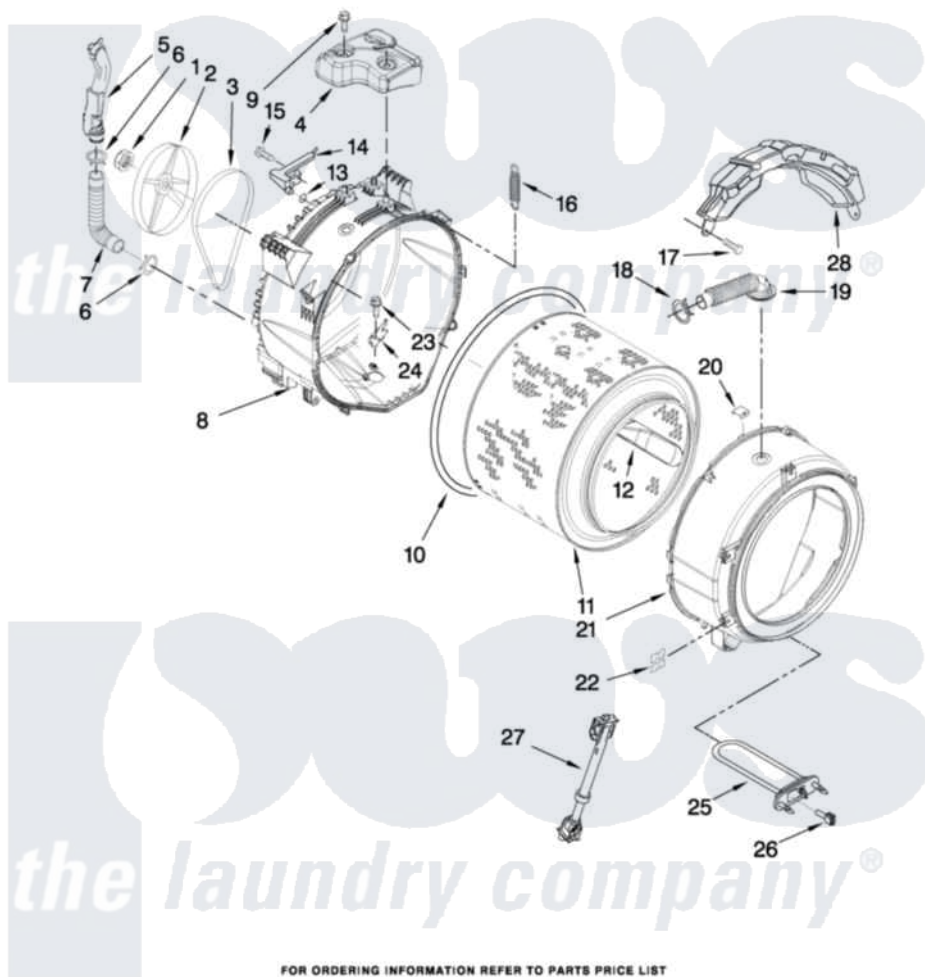

# Whirlpool WFW9410XW00 05 - TUB AND BASKET PARTS

## TUB AND BASKET PARTS

For Model: WFW9410XW00  
(White)

W10315511

FOR ORDERING INFORMATION REFER TO PARTS PRICE LIST

7

Whirlpool [Residential Whirlpool WFW9410XW00 Washer Parts](#) Parts Diagram 05 - TUB AND BASKET PARTS  
Click on the part number to view part

Item	Original Part Number	Replaced By	Status	Part Description
1	<a href="#">W10283361</a>			Nut, Pulley
2	<a href="#">8182650</a>			Pulley
3	8181670	<a href="#">W10388414</a>		Belt
4	<a href="#">W10326456</a>			Counterweight, Rear
5	<a href="#">W10253670</a>			Pipe, Ventilation
6	<a href="#">W10208156</a>			Clamp
7	<a href="#">8181743</a>			Hose, Exhaust
8	W10283358	<a href="#">W10290562</a>		Tub-Outer
9	<a href="#">W10283359</a>			Screw, Rear Counterweight
10	<a href="#">8181673</a>			Gasket, Tub
11	<a href="#">W10283352</a>			Basket, Complete
12	<a href="#">W10283356</a>			Baffle, Tub
13	<a href="#">W10250553</a>			O-Ring, Air Trap
14	<a href="#">8181731</a>			Airtrap
15	<a href="#">8181785</a>			Screw
16	<a href="#">8182814</a>			Spring, Suspension

17	8181647	<a href="#">W10182109</a>	Screw-Kit
18	8181742	<a href="#">3367052</a>	Clamp, Hose
19	8183187	<a href="#">8540015</a>	Hose, Exhaust
20	8181667	<a href="#">8540092</a>	Clamp, Tub
21	8182312	<a href="#">285981</a>	Tub-Outer
22	<a href="#">8182512</a>		Nut, Push-In
23	<a href="#">8182214</a>		Screw
24	<a href="#">W10250558</a>		Bracket, Heater Support
25	<a href="#">8182666</a>		Element, Heating
26	<a href="#">8181705</a>		Ntc
27	<a href="#">8182812</a>		Shock Absorber
28	<a href="#">W10326457</a>		Counterweight, Front